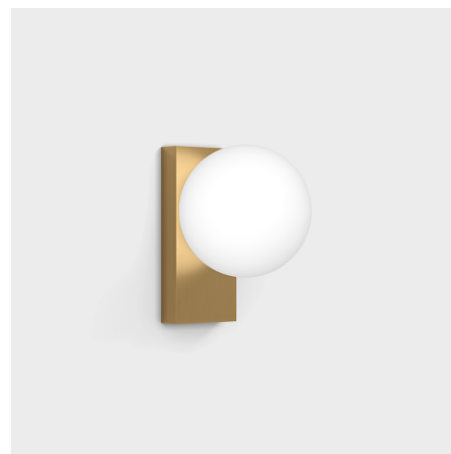

SFERA WALL S

Code	10.0613.4.930.BR
Color	Brass
Input Wattage	4 W
Luminaire luminous flux	243 Lm
Luminaire efficacy	60,7 lm/W
CCT	3000K
CRI	>90
Voltage (V)	220-240V, 50/60Hz
Warranty	5 Years
IP Grade	IP20

OPTICAL

Type	BRIDGELUX LED
Light beam angle	Opal
Light distribution	Symmetric

ELECTRICAL

Driver	Included
Power system	6.5 W
Output Voltage	24V
Dimming	NO DIM
Input Voltage	220-240V
Input Frequency	50-60Hz

OTHER DATA

Mounting	Surface
Construction material	Brass / Glass
Operating Ambient Temp.	-20 to 40 °C
Weight	0,67 kg
Gross weight	0,75 kg

CERTIFICATIONS