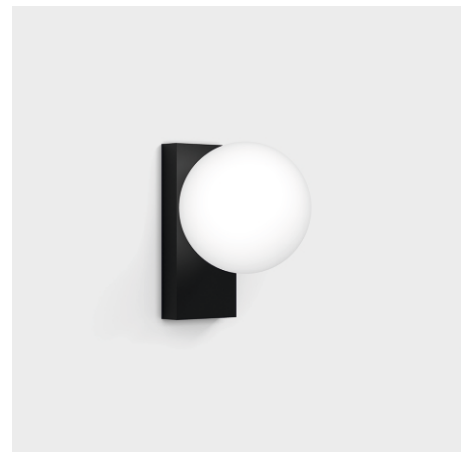

SFERA WALL S

Code	10.0613.4.930.BK
Color	Black
Input Wattage	4 W
Luminaire luminous flux	243 Lm
Luminaire efficacy	60,7 lm/W
CCT	3000K
CRI	>90
Voltage (V)	220-240V, 50/60Hz
Warranty	5 Years
IP Grade	IP20

OPTICAL

Type	BRIDGELUX LED
Light beam angle	Opal
Light distribution	Symmetric

ELECTRICAL

Driver	Included
Power system	6.5 W
Output Voltage	24V
Dimming	NO DIM
Input Voltage	220-240V
Input Frequency	50-60Hz

OTHER DATA

Mounting	Surface
Construction material	Aluminium / Glass
Operating Ambient Temp.	-20 to 40 °C
Weight	0,41 kg
Gross weight	0,51 kg

CERTIFICATIONS