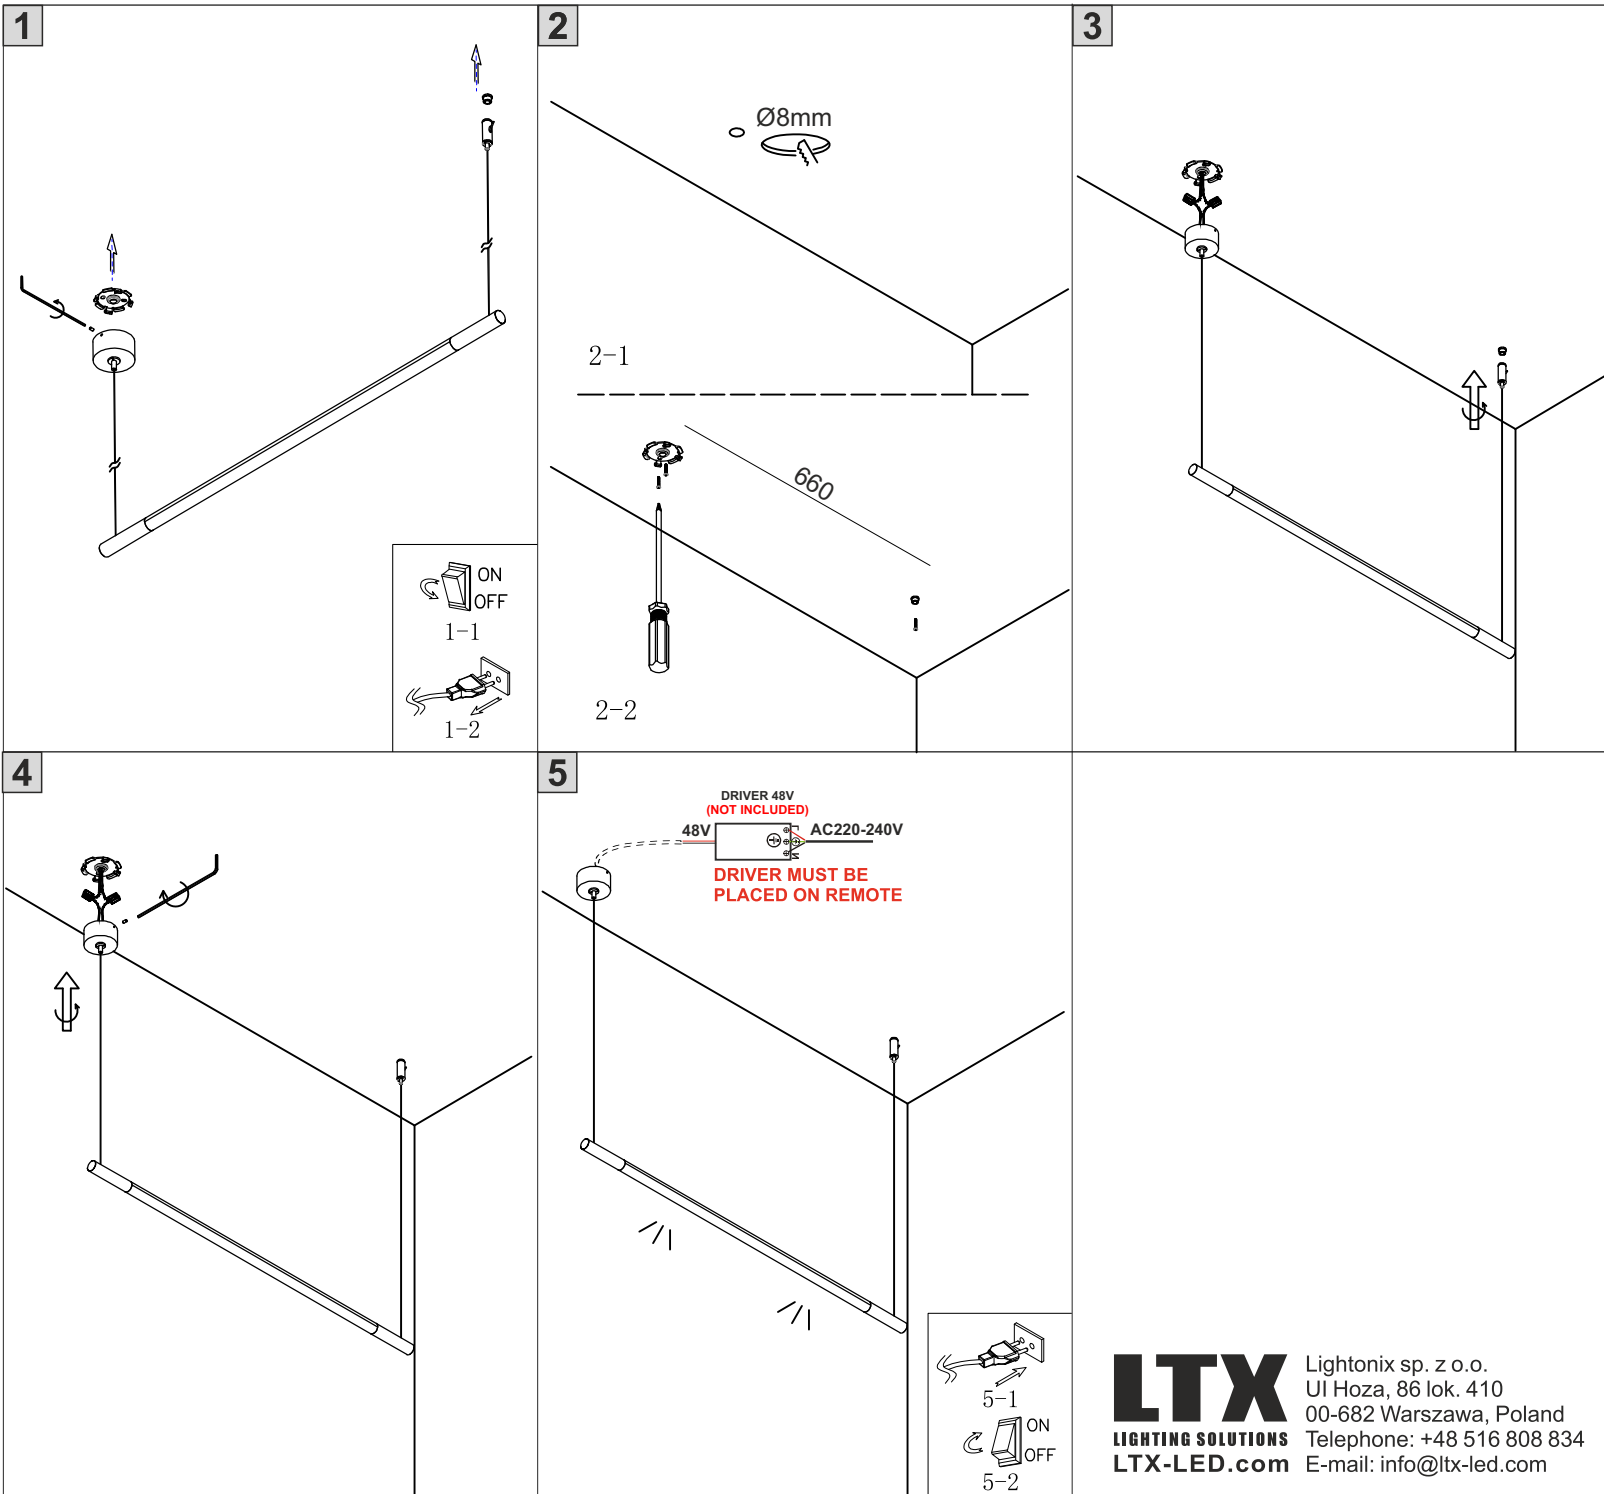

LTX Lightnix sp. z o.o.
LIGHTING SOLUTIONS UI Hoza, 86 lok. 410
LTX-LED.com Telephone: +48 516 808 834
E-mail: info@ltx-led.com