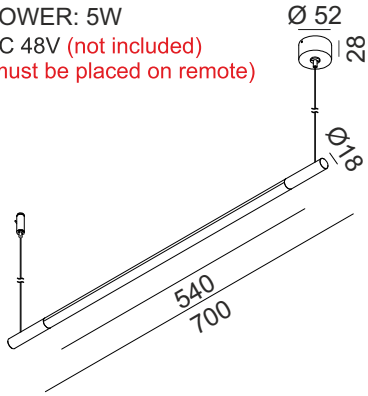

SLIMLINE

10.1870.5.930.BR

POWER: 5W
 DC 48V (not included)
 (must be placed on remote)

SAFETY INSTRUCTIONS

- The appliance should be installed, connected and tested by qualified electrician, and in accordance with local regulations.
- Turn off the power supply before installation or maintenance of the appliance, and make sure that the cables will not be squeezed or damaged by sharp edges.
- The appliance should not be covered by insulation blankets or similar materials.
- Clean the appliance with a soft cloth and a standard PH neutral detergent. Stainless steel surfaces should be maintained regularly.
- Misuse of, or changes to the appliance shall nullify the guarantee. The manufacturer is free to change the design, specifications and instructions for assembly.

⚠ DO NOT CONNECT THE APPLIANCE DIRECTLY TO HIGH-VOLTAGE POWER SUPPLY IF DRIVER IS NOT CONNECTED.

USE THE CORRECT DRIVER TO CONNECT.

DO NOT TOUCH OR CLEAN THE LED ARRAY!
 IN ORDER TO AVOID DAMAGING THE LED CHIP!