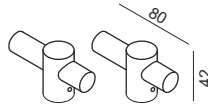

ELECTRICAL

Driver	Not included (must be placed on remote)
--------	---

OTHER DATA

Mounting	Surface
Construction material	Aluminium / Polycarbonate
Operating Ambient Temp.	-20 to 40 °C
Weight	1.583 kg
Gross weight	2.083 kg

CERTIFICATIONS

DIMENSIONS

ACCESSORY

Surface mounted brackets

SLIMLINE ACCESSORY

Model SURFACE MOUNTED BRACKETS
 Category Accessories

Code 10.A1804.BR *
 Color Brass
 Quantity 2 pcs

Model SURFACE MOUNTED BRACKETS
 Category Accessories

Code 10.A1816.BR *
 Color Brass
 Quantity 2 pcs

*Driver not included (must be placed on remote)