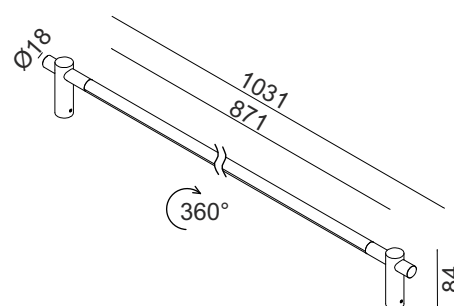

SLIMLINE

Code	10.1810.8.930.BR
Color	Brass
Input Wattage	8 W
Luminaire luminous flux	640 Lm
Luminaire efficacy	80 lm/W
CCT	3000K
CRI	>90
Voltage (V)	48V
Warranty	5 Years
IP Grade	IP20

OPTICAL

Type	BRIDGELUX LED
Rotation angle	360°
Light beam angle	Diffuse
Light distribution	Symmetric

ELECTRICAL

Driver	Not included (must be placed on remote)
--------	---

OTHER DATA

Mounting	Surface
Construction material	Aluminium / Polycarbonate
Operating Ambient Temp.	-20 to 40 °C
Weight	1.583 kg
Gross weight	2.083 kg

CERTIFICATIONS

DIMENSIONS

ACCESSORY

Surface mounted brackets

SLIMLINE ACCESSORY

Model SURFACE MOUNTED BRACKETS
 Category Accessories

Code 10.A1804.BR *
 Color Brass
 Quantity 2 pcs

Model SURFACE MOUNTED BRACKETS
 Category Accessories