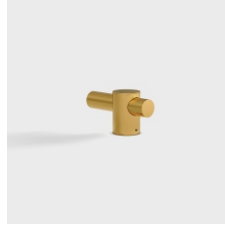

SLIMLINE

Code	10.1810.8.930.BR
Color	Brass
Input Wattage	8 W
Luminaire luminous flux	640 Lm
Luminaire efficacy	80 lm/W
CCT	3000K
CRI	>90
Voltage (V)	48V
Warranty	5 Years
IP Grade	IP20

OPTICAL

Type	BRIDGELUX LED
Rotation angle	360°
Light beam angle	Diffuse
Light distribution	Symmetric

ELECTRICAL

Driver	Not included (must be placed on remote)
--------	---

OTHER DATA

Mounting	Surface
Construction material	Aluminium / Polycarbonate
Operating Ambient Temp.	-20 to 40 °C
Weight	1.583 kg
Gross weight	2.083 kg

CERTIFICATIONS

DIMENSIONS

ACCESSORY

Surface mounted brackets

SLIMLINE ACCESSORY

Model SURFACE MOUNTED BRACKETS
 Category Accessories

Code 10.A1804.BR *
 Color Brass
 Quantity 2 pcs

Model SURFACE MOUNTED BRACKETS
 Category Accessories

Code 10.A1816.BR *
 Color Brass
 Quantity 2 pcs

*Driver not included (must be placed on remote)