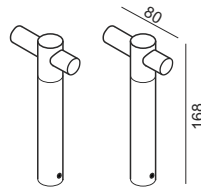

ELECTRICAL

Driver	Not included (must be placed on remote)
--------	---

OTHER DATA

Mounting	Surface
Construction material	Aluminium / Polycarbonate
Operating Ambient Temp.	-20 to 40 °C
Weight	1.583 kg
Gross weight	2.083 kg

CERTIFICATIONS

DIMENSIONS

ACCESSORY

Surface mounted brackets

SLIMLINE ACCESSORY

Model SURFACE MOUNTED BRACKETS
 Category Accessories

Code 10.A1804.BR *
 Color Brass
 Quantity 2 pcs

Model SURFACE MOUNTED BRACKETS
 Category Accessories

Code 10.A1816.BR *
 Color Brass
 Quantity 2 pcs

*Driver not included (must be placed on remote)