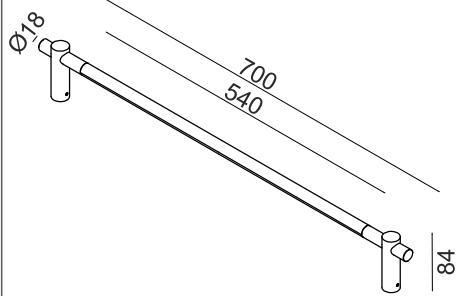

SLIMLINE 10.1807.5.930.BR

POWER: 5W
DC 48V (not included)
(must be placed on remote)

SAFETY INSTRUCTIONS

- The appliance should be installed, connected and tested by qualified electrician, and in accordance with local regulations.
- Turn off the power supply before installation or maintenance of the appliance, and make sure that the cables will not be squeezed or damaged by sharp edges.
- The appliance should not be covered by insulation blankets or similar materials .
- Clean the appliance with a soft cloth and a standard PH neutral detergent. Stainless steel surfaces should be maintained regularly.
- Misuse of, or changes to the appliance shall nullify the guarantee. The manufacturer is free to change the design, specifications and instructions for assembly.