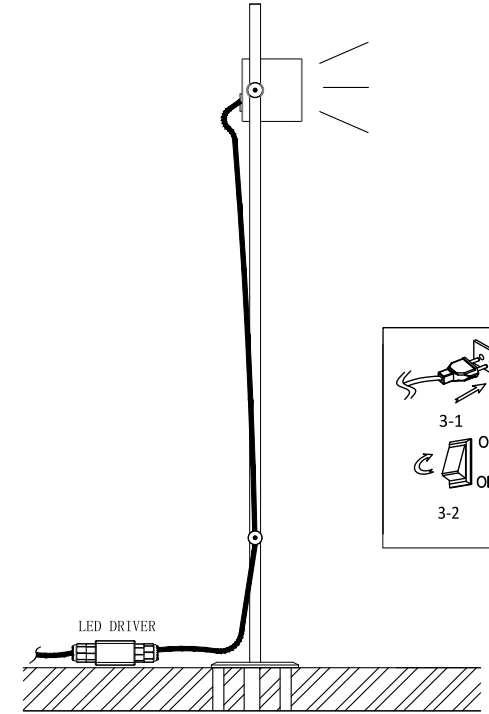

LTX Lightonix sp. z o.o.
UI Hoza, 86 lok. 410
00-682 Warszawa, Poland
Telephone: +48 516 808 834
E-mail: info@ltx-led.com