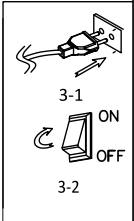

LTX Lightonix sp. z o.o.
UI Hoza, 86 lok. 410
00-682 Warszawa, Poland
Telephone: +48 516 808 834
E-mail: info@ltx-led.com