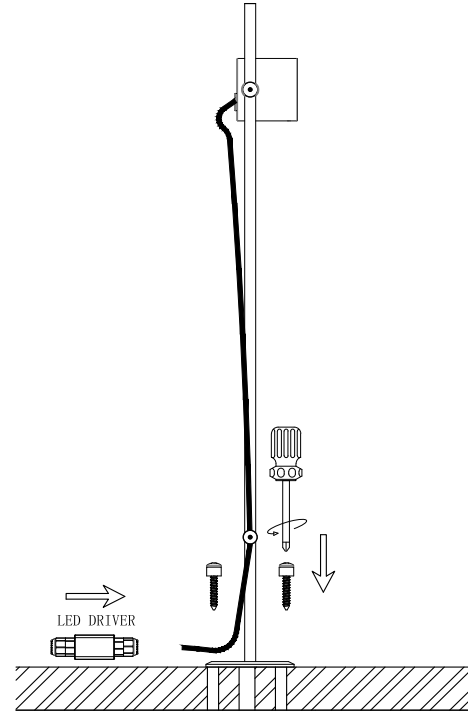

YARD 1

08.6020.6.930.GR

POWER: 6.3W
220V/240V 50/60Hz

SAFETY INSTRUCTIONS

- The appliance should be installed, connected and tested by qualified electrician, and in accordance with local regulations.
- Turn off the power supply before installation or maintenance of the appliance, and make sure that the cables will not be squeezed or damaged by sharp edges.
- The appliance should not be covered by insulation blankets or similar materials .
- Clean the appliance with a soft cloth and a standard PH neutral detergent. Stainless steel surfaces should be maintained regularly.
- Misuse of, or changes to the appliance shall nullify the guarantee. The manufacturer is free to change the design, specifications and instructions for assembly.

⚠ DO NOT CONNECT THE APPLIANCE DIRECTLY TO HIGH-VOLTAGE POWER SUPPLY IF DRIVER IS NOT CONNECTED.

USE THE CORRECT DRIVER TO CONNECT.

DO NOT TOUCH OR CLEAN THE LED ARRAY!
IN ORDER TO AVOID DAMAGING THE LED CHIP!

1

2

3