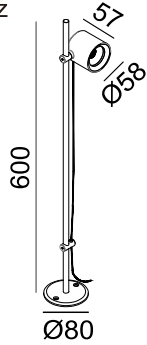

YARD 1

08.6020.6.930.GR

POWER: 6.3W
220V/240V 50/60Hz

SAFETY INSTRUCTIONS

- The appliance should be installed, connected and tested by qualified electrician, and in accordance with local regulations.
- Turn off the power supply before installation or maintenance of the appliance, and make sure that the cables will not be squeezed or damaged by sharp edges.
- The appliance should not be covered by insulation blankets or similar materials .
- Clean the appliance with a soft cloth and a standard PH neutral detergent. Stainless steel surfaces should be maintained regularly.
- Misuse of, or changes to the appliance shall nullify the guarantee. The manufacturer is free to change the design, specifications and instructions for assembly.