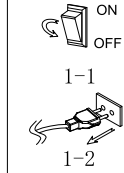

YARD 1

08.6020.6.930.GR

POWER: 6.3W
220V/240V 50/60Hz

SAFETY INSTRUCTIONS

- The appliance should be installed, connected and tested by qualified electrician, and in accordance with local regulations.
- Turn off the power supply before installation or maintenance of the appliance, and make sure that the cables will not be squeezed or damaged by sharp edges.
- The appliance should not be covered by insulation blankets or similar materials .
- Clean the appliance with a soft cloth and a standard PH neutral detergent. Stainless steel surfaces should be maintained regularly.
- Misuse of, or changes to the appliance shall nullify the guarantee. The manufacturer is free to change the design, specifications and instructions for assembly.

⚠ DO NOT CONNECT THE APPLIANCE DIRECTLY TO HIGH-VOLTAGE POWER SUPPLY IF DRIVER IS NOT CONNECTED.

USE THE CORRECT DRIVER TO CONNECT.

DO NOT TOUCH OR CLEAN THE LED ARRAY!
IN ORDER TO AVOID DAMAGING THE LED CHIP!

1

2

3

LTX Lightonix sp. z o.o.
UI Hoza, 86 lok. 410
00-682 Warszawa, Poland
Telephone: +48 516 808 834
E-mail: info@ltx-led.com