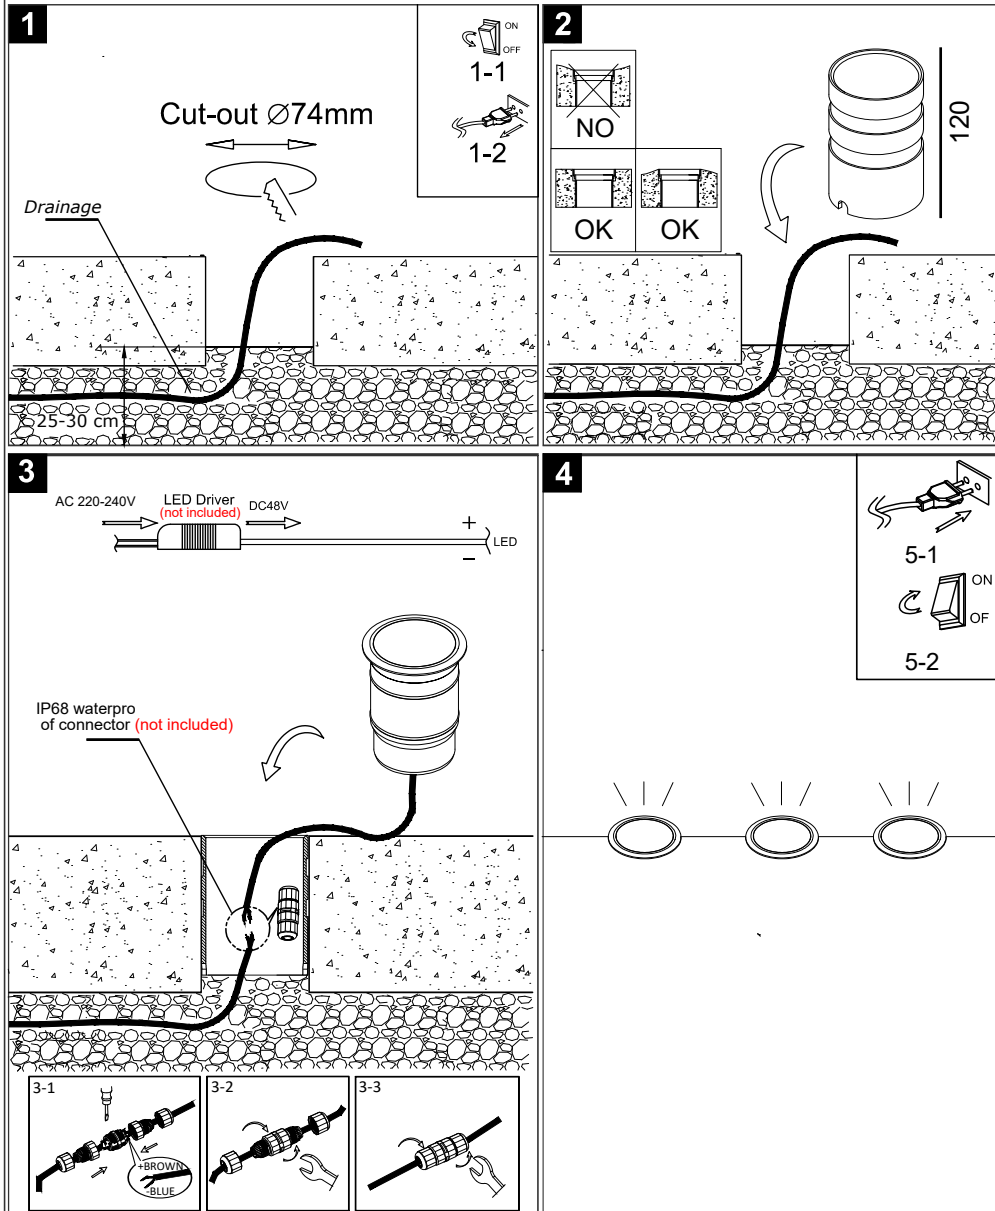

LTX
LIGHTING SOLUTIONS
LTX-LED.com

Lightonix sp. z o.o.
Ul Hoza, 86 lok. 410
00-682 Warszawa, Poland
Telephone: +48 516 808 834
E-mail: info@ltx-led.com