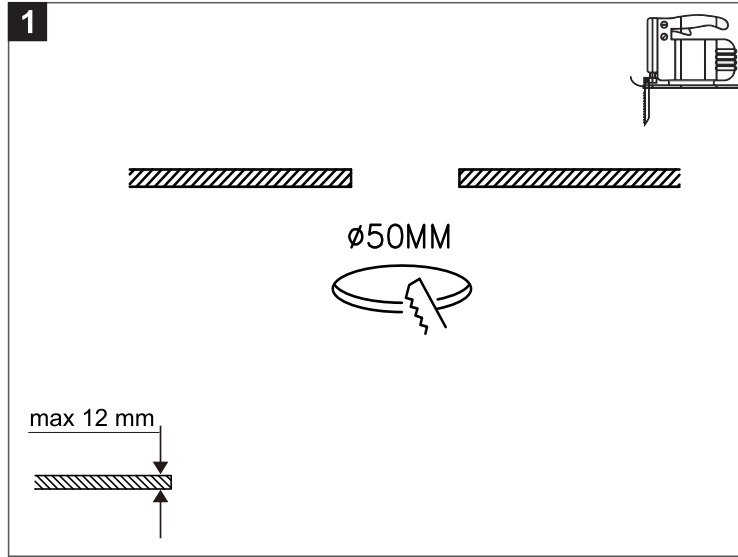

LTX
LIGHTING SOLUTIONS
LTX-LED.com

Lightnix sp. z o.o.
Ul Hoza, 86 lok. 410
00-682 Warszawa, Poland
Telephone: +48 516 808 834
E-mail: info@ltx-led.com