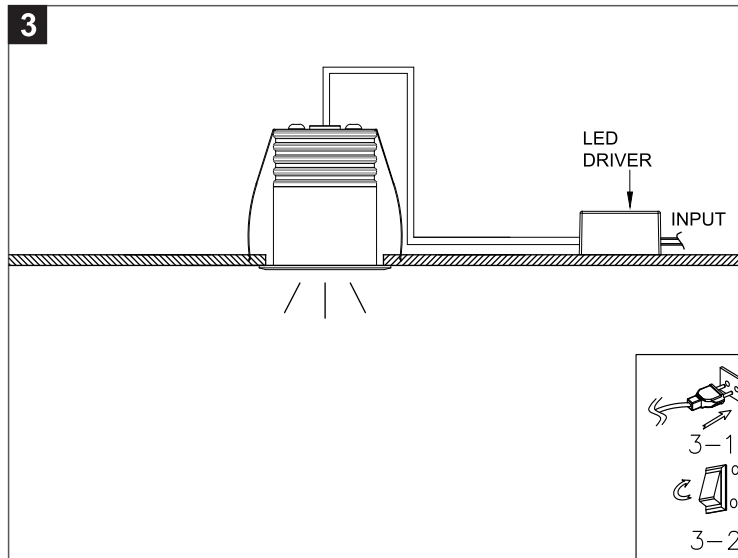

LTX
LIGHTING SOLUTIONS
LTX-LED.com

Lightnix sp. z o.o.
Ul Hoza, 86 lok. 410
00-682 Warszawa, Poland
Telephone: +48 516 808 834
E-mail: info@ltx-led.com