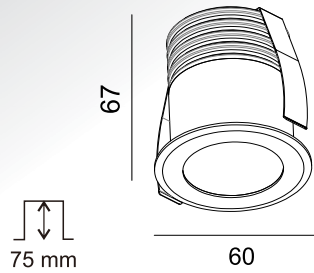

RAIN IP

08.0667.6.930

CREE LED
POWER: 6.3W
INPUT: 700mA

SAFETY INSTRUCTIONS

- The appliance should be installed, connected and tested by qualified electrician, and in accordance with local regulations.
- Turn off the power supply before installation or maintenance of the appliance, and make sure that the cables will not be squeezed or damaged by sharp edges.
- The appliance should not be covered by insulation blankets or similar materials.
- Clean the appliance with a soft cloth and a standard PH neutral detergent. Stainless steel surfaces should be maintained regularly.
- Misuse of, or changes to the appliance shall nullify the guarantee. The manufacturer is free to change the design, specifications and instructions for assembly.