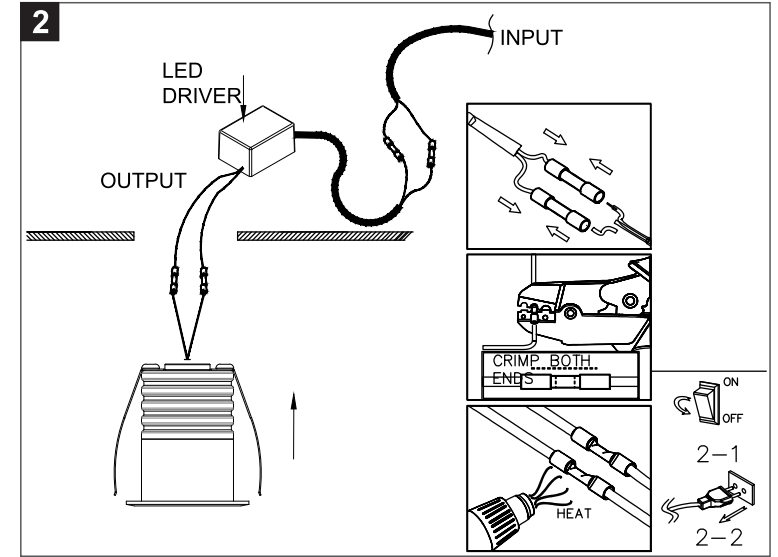

RAIN IP

08.0667.6.930

CREE LED
POWER: 6.3W
INPUT: 700mA

SAFETY INSTRUCTIONS

- The appliance should be installed, connected and tested by qualified electrician, and in accordance with local regulations.
- Turn off the power supply before installation or maintenance of the appliance, and make sure that the cables will not be squeezed or damaged by sharp edges.
- The appliance should not be covered by insulation blankets or similar materials.
- Clean the appliance with a soft cloth and a standard PH neutral detergent. Stainless steel surfaces should be maintained regularly.
- Misuse of, or changes to the appliance shall nullify the guarantee. The manufacturer is free to change the design, specifications and instructions for assembly.

⚠ DO NOT CONNECT THE APPLIANCE DIRECTLY TO HIGH-VOLTAGE POWER SUPPLY IF DRIVER IS NOT CONNECTED.

USE THE CORRECT DRIVER TO CONNECT.

DO NOT TOUCH OR CLEAN THE LED ARRAY!
IN ORDER TO AVOID DAMAGING THE LED CHIP!