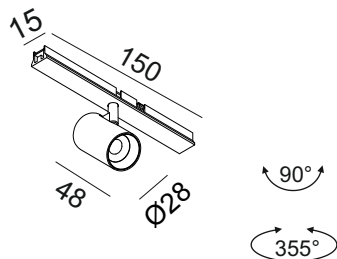

MINI_LINE 42 TUB XS A

07.2848.4.930

POWER: 3.5W
DC 42V

SAFETY INSTRUCTIONS

- The appliance should be installed, connected and tested by qualified electrician, and in accordance with local regulations.
- Turn off the power supply before installation or maintenance of the appliance, and make sure that the cables will not be squeezed or damaged by sharp edges.
- The appliance should not be covered by insulation blankets or similar materials.
- Clean the appliance with a soft cloth and a standard PH neutral detergent. Stainless steel surfaces should be maintained regularly.
- Misuse of, or changes to the appliance shall nullify the guarantee. The manufacturer is free to change the design, specifications and instructions for assembly.