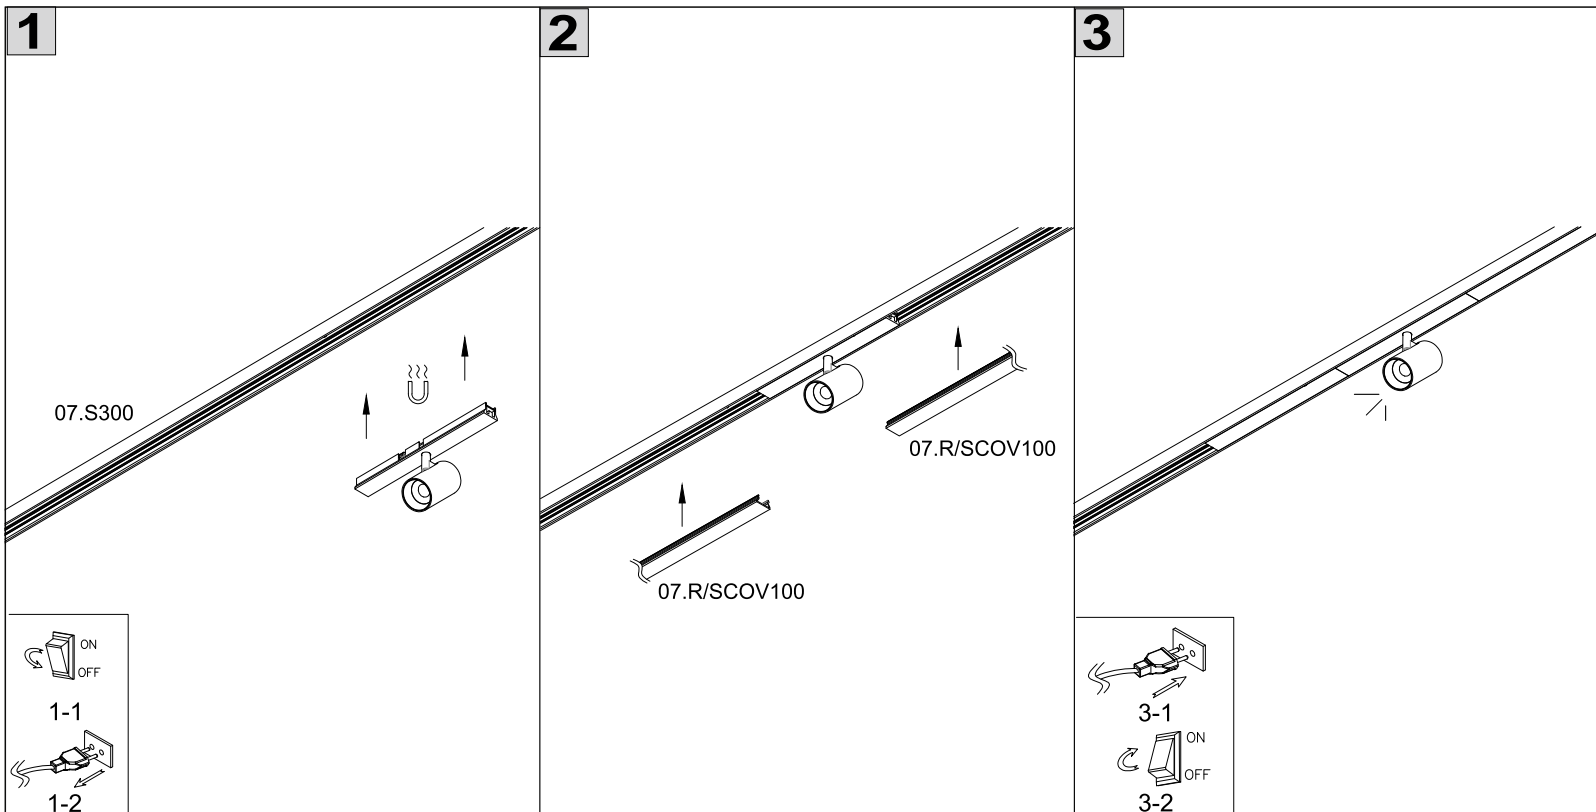

LTX
LIGHTING SOLUTIONS
LTX-LED.com

Lightonix sp. z o.o.
Ul Hoza, 86 lok. 410
00-682 Warszawa, Poland
Telephone: +48 516 808 834
E-mail: info@ltx-led.com