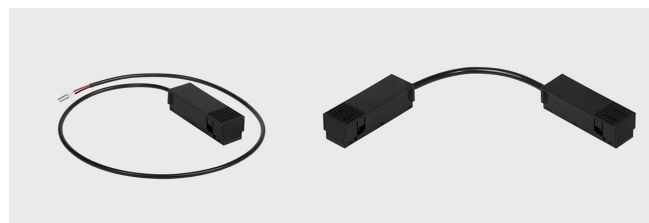

IN_RING ZOOM

Code	09.0599.13.930.BK
Color	Black
Input Wattage	13W
Luminaire luminous flux	615-1040Lm
Luminaire efficacy	43-80lm/W
CCT	3000K
CRI	CRI>90
Voltage (V)	48V
Warranty	5 Years
IP Grade	IP20

OPTICAL

Type	CREE LED
Light beam angle	15°-50°
Light distribution	Symmetric

ELECTRICAL

Driver	Included
Power factor	0.8
LED input Voltage (nominal)	36V
LED input Current (nominal)	350mA
Dimming	NO DIM
Electrical insulation class	Class III

OTHER DATA

Track type	IN_RING TRACK 48V DC
Swivel angle	90°
Rotation angle	355°
Materials	Aluminium / Polycarbonate
Weight	0.26 kg
Gross weight	0.298 kg

DIMENSIONS

CERTIFICATIONS

IN_RING TRACK

	Code	Dimensions (mm):L×W×H	Color
IN_RING 200	09.C200.BK	2000 x 30 x 54	Black
IN_RING 200	09.C200.WH	2000 x 30 x 54	White
IN_RING 300	09.C300.BK	3000 x 30 x 54	Black
IN_RING 300	09.C300.WH	3000 x 30 x 54	White
IN_RING 500	09.C500.BK	5000 x 30 x 54	Black
IN_RING 500	09.C500.WH	5000 x 30 x 54	White

ACCESSORIES

	Code	Dimensions (mm):L×W×H	Color
IN_RING LIVE END 600	09.CLE60.BK	67.7 x 27.8	Black
IN_RING LIVE END 600	09.CLE60.WH	67.7 x 27.8	White
IN_RING ELECTRICAL JOINT FLEX	09.C2LE60.BK	67.7 x 27.8	Black
IN_RING ELECTRICAL JOINT FLEX	09.C2LE60.WH	67.7 x 27.8	White