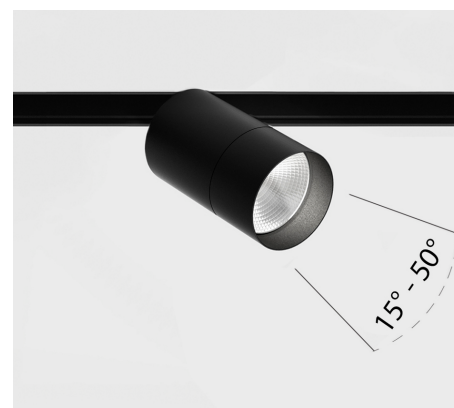

IN_RING ZOOM

Code	09.0599.13.930.BK
Color	Black
Input Wattage	13W
Luminaire luminous flux	615-1040Lm
Luminaire efficacy	43-80lm/W
CCT	3000K
CRI	CRI>90
Voltage (V)	48V
Warranty	5 Years
IP Grade	IP20

OPTICAL

Type	CREE LED
Light beam angle	15°-50°
Light distribution	Symmetric

ELECTRICAL

Driver	Included
Power factor	0.8
LED input Voltage (nominal)	36V
LED input Current (nominal)	350mA
Dimming	NO DIM
Electrical insulation class	Class III

OTHER DATA

Track type	IN_RING TRACK 48V DC
Swivel angle	90°
Rotation angle	355°
Materials	Aluminium / Polycarbonate
Weight	0.26 kg
Gross weight	0.298 kg

DIMENSIONS

CERTIFICATIONS

IN_RING TRACK

	Code	Dimensions (mm):L×W×H	Color
IN_RING 200	09.C200.BK	2000 x 30 x 54	Black
IN_RING 200	09.C200.WH	2000 x 30 x 54	White
IN_RING 300	09.C300.BK	3000 x 30 x 54	Black
IN_RING 300	09.C300.WH	3000 x 30 x 54	White
IN_RING 500	09.C500.BK	5000 x 30 x 54	Black
IN_RING 500	09.C500.WH	5000 x 30 x 54	White

IN_RING TRACK R

	Code	Dimensions (mm):L×W×H	Color
IN_RING TRACK R 100	09.R100.BK	1000 x 58 x 54	Black
IN_RING TRACK R 200	09.R200.BK	2000 x 58 x 54	Black
IN_RING TRACK R 300	09.R300.BK	3000 x 58 x 54	Black