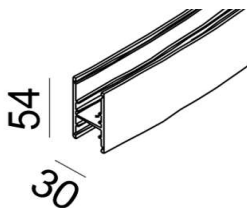

OTHER DATA

Track type	IN_RING TRACK 48V DC
Swivel angle	90°
Rotation angle	355°
Materials	Aluminium / Polycarbonate
Weight	0.26 kg
Gross weight	0.298 kg

DIMENSIONS

CERTIFICATIONS

IN_RING TRACK

	Code	Dimensions (mm):L×W×H	Color
IN_RING 200	09.C200.BK	2000 x 30 x 54	Black
IN_RING 200	09.C200.WH	2000 x 30 x 54	White
IN_RING 300	09.C300.BK	3000 x 30 x 54	Black
IN_RING 300	09.C300.WH	3000 x 30 x 54	White
IN_RING 500	09.C500.BK	5000 x 30 x 54	Black
IN_RING 500	09.C500.WH	5000 x 30 x 54	White

IN_RING TRACK R

	Code	Dimensions (mm):L×W×H	Color
IN_RING TRACK R 100	09.R100.BK	1000 x 58 x 54	Black
IN_RING TRACK R 200	09.R200.BK	2000 x 58 x 54	Black
IN_RING TRACK R 300	09.R300.BK	3000 x 58 x 54	Black

ACCESSORIES

	Code	Dimensions (mm):L×W×H	Color
IN_RING LIVE END 600	09.CLE60.BK	67.7 x 27.8	Black
IN_RING LIVE END 600	09.CLE60.WH	67.7 x 27.8	White
IN_RING ELECTRICAL JOINT FLEX	09.C2LE60.BK	67.7 x 27.8	Black
IN_RING ELECTRICAL JOINT FLEX	09.C2LE60.WH	67.7 x 27.8	White