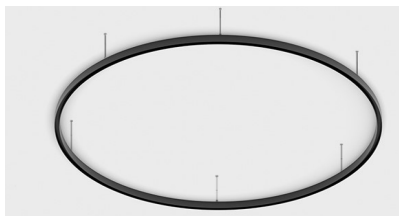

Type	CREE LED
Light beam angle	15°-50°
Light distribution	Symmetric

ELECTRICAL

Driver	Included
Power factor	0.8
LED input Voltage (nominal)	36V
LED input Current (nominal)	350mA
Dimming	NO DIM
Electrical insulation class	Class III

OTHER DATA

Track type	IN_RING TRACK 48V DC
Swivel angle	90°
Rotation angle	355°
Materials	Aluminium / Polycarbonate
Weight	0.26 kg
Gross weight	0.298 kg

DIMENSIONS

CERTIFICATIONS

IN_RING TRACK

	Code	Dimensions (mm):L×W×H	Color
IN_RING 200	09.C200.BK	2000 x 30 x 54	Black
IN_RING 200	09.C200.WH	2000 x 30 x 54	White
IN_RING 300	09.C300.BK	3000 x 30 x 54	Black
IN_RING 300	09.C300.WH	3000 x 30 x 54	White
IN_RING 500	09.C500.BK	5000 x 30 x 54	Black
IN_RING 500	09.C500.WH	5000 x 30 x 54	White

IN_RING TRACK R

	Code	Dimensions (mm):L×W×H	Color
IN_RING TRACK R 100	09.R100.BK	1000 x 58 x 54	Black
IN_RING TRACK R 200	09.R200.BK	2000 x 58 x 54	Black
IN_RING TRACK R 300	09.R300.BK	3000 x 58 x 54	Black

ACCESSORIES

	Code	Dimensions (mm):L×W×H	Color
IN_RING LIVE END 600	09.CLE60.BK	67.7 x 27.8	Black
IN_RING LIVE END 600	09.CLE60.WH	67.7 x 27.8	White
IN_RING ELECTRICAL JOINT FLEX	09.C2LE60.BK	67.7 x 27.8	Black
IN_RING ELECTRICAL JOINT FLEX	09.C2LE60.WH	67.7 x 27.8	White