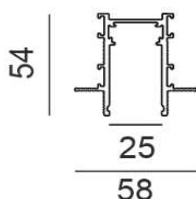

OTHER DATA

Track type	IN_RING TRACK 48V DC
Swivel angle	90°
Rotation angle	355°
Materials	Aluminium / Polycarbonate
Weight	0.26 kg
Gross weight	0.298 kg

DIMENSIONS

CERTIFICATIONS

IN_RING TRACK

	Code	Dimensions (mm):L×W×H	Color
IN_RING 200	09.C200.BK	2000 x 30 x 54	Black
IN_RING 200	09.C200.WH	2000 x 30 x 54	White
IN_RING 300	09.C300.BK	3000 x 30 x 54	Black
IN_RING 300	09.C300.WH	3000 x 30 x 54	White
IN_RING 500	09.C500.BK	5000 x 30 x 54	Black
IN_RING 500	09.C500.WH	5000 x 30 x 54	White

IN_RING TRACK R

	Code	Dimensions (mm):L×W×H	Color
IN_RING TRACK R 100	09.R100.BK	1000 x 58 x 54	Black
IN_RING TRACK R 200	09.R200.BK	2000 x 58 x 54	Black
IN_RING TRACK R 300	09.R300.BK	3000 x 58 x 54	Black

ACCESSORIES

	Code	Dimensions (mm):L×W×H	Color
IN_RING LIVE END 600	09.CLE60.BK	67.7 x 27.8	Black
IN_RING LIVE END 600	09.CLE60.WH	67.7 x 27.8	White
IN_RING ELECTRICAL JOINT FLEX	09.C2LE60.BK	67.7 x 27.8	Black
IN_RING ELECTRICAL JOINT FLEX	09.C2LE60.WH	67.7 x 27.8	White