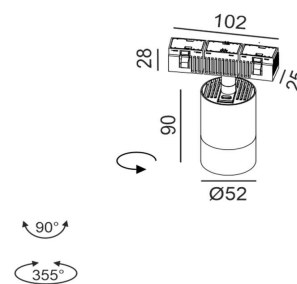

Type	CREE LED
Light beam angle	15°-50°
Light distribution	Symmetric

ELECTRICAL

Driver	Included
Power factor	0.8
LED input Voltage (nominal)	36V
LED input Current (nominal)	350mA
Dimming	NO DIM
Electrical insulation class	Class III

OTHER DATA

Track type	IN_RING TRACK 48V DC
Swivel angle	90°
Rotation angle	355°
Materials	Aluminium / Polycarbonate
Weight	0.26 kg
Gross weight	0.298 kg

DIMENSIONS

CERTIFICATIONS

IN_RING TRACK

	Code	Dimensions (mm):L×W×H	Color
IN_RING 200	09.C200.BK	2000 x 30 x 54	Black
IN_RING 200	09.C200.WH	2000 x 30 x 54	White
IN_RING 300	09.C300.BK	3000 x 30 x 54	Black
IN_RING 300	09.C300.WH	3000 x 30 x 54	White
IN_RING 500	09.C500.BK	5000 x 30 x 54	Black
IN_RING 500	09.C500.WH	5000 x 30 x 54	White

IN_RING TRACK R

	Code	Dimensions (mm):L×W×H	Color
IN_RING TRACK R 100	09.R100.BK	1000 x 58 x 54	Black
IN_RING TRACK R 200	09.R200.BK	2000 x 58 x 54	Black
IN_RING TRACK R 300	09.R300.BK	3000 x 58 x 54	Black

ACCESSORIES

	Code	Dimensions (mm):L×W×H	Color
IN_RING LIVE END 600	09.CLE60.BK	67.7 x 27.8	Black
IN_RING LIVE END 600	09.CLE60.WH	67.7 x 27.8	White
IN_RING ELECTRICAL JOINT FLEX	09.C2LE60.BK	67.7 x 27.8	Black
IN_RING ELECTRICAL JOINT FLEX	09.C2LE60.WH	67.7 x 27.8	White