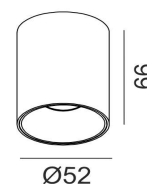

GHOST

Code	02.0645.8.930.BK
Color	Black
Input Wattage	8W
Luminaire luminous flux	620Lm
Luminaire efficacy	77.5 lm/W
CCT	3000K
CRI	>90
IP Grade	IP20
Voltage (V)	220-240V, 50/60Hz
Warranty	5 Years

Type	LED
Aiming	Fixed
Light beam angle	50°
Light distribution	Symmetric

Driver	-
Power system	8 W
Output Current	-
Dimming	Phase Cut
Input Voltage	220-240V
Input Frequency	50-60Hz
Mounting	Surface
Construction material	Aluminium / Polycarbonate
Operating Ambient Temp	- 20 to 40 °C
Weight	0,130 kg
Gross weight	0,145 kg

DIMENSIONS

CERTIFICATIONS