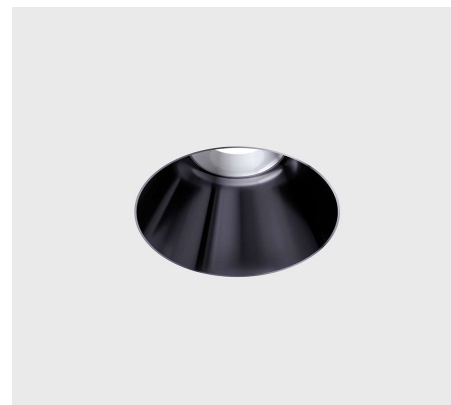

INVISIBLE MINI R

Code	01.2200.7.930.DB
Color	Diamond black
Input Wattage	6.3W
Luminaire luminous flux	640Lm
Luminaire efficacy	102lm/W
CCT	3000K
CRI	>90
Voltage (V)	220-240V, 50/60Hz
Warranty	5 Years
IP Grade	IP 44

OPTICAL

Type	CREE LED
Aiming	Fixed
Light beam angle	55°
Light distribution	Symmetric

ELECTRICAL

Driver	Included
Power system	7.8 W
Output Current	350mA
Output Voltage	11V-23V
Dimming	NO DIM
Input Voltage	220-240V
Input Frequency	50-60Hz
Dimension LxWxH(mm)	73.1x30x23.1
Protection type	IP42
Construction material	Plastic
Driver mounting	Remote
Ta °C	40°C
Tc °C	75°C

OTHER DATA

Cutout dimension (mm)	Ø55mm
Recommended height (mm)	70mm
Fixings Hardware	Metal clip
Mounting	Ceiling recessed trimless
Construction material	Aluminium / Polycarbonate
Operating Ambient Temp.	-20 to 40 °C
Weight	0.19kg
Gross weigh	0.25kg

CERTIFICATIONS

DIMENSIONS