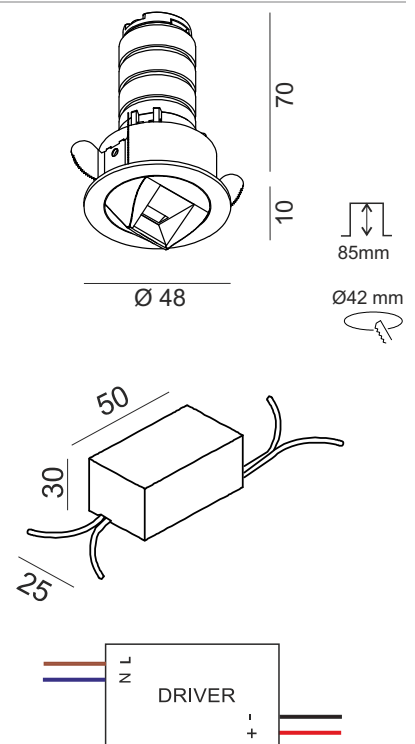

NANO R WW

Code	01.3912.6.930.BK
Color	Black
Input Wattage	6 W
Luminaire luminous flux	503 Lm
Luminaire efficacy	84 lm/W
CCT	3000K
CRI	>90
Voltage (V)	220-240V, 50/60Hz
Warranty	5 Years
IP Grade	IP20

OPTICAL

Type	CREE LED
Aiming	Fixed
Light beam angle	25 x 46°
Light distribution	Wall washer

ELECTRICAL

Driver	Included
Power system	7 W
Output Current	500mA
Output Voltage	3V-13V
Dimming	NO DIM
Input Voltage	220-240V
Input Frequency	50-60Hz
Dimension LxWxH(mm)	50x25x30
Protection type	IP20
Construction material	Plastic
Driver mounting	Remote
Ta °C	-20°C to 45°C
Tc °C	90°C

OTHER DATA

Cutout dimension (mm)	Ø42mm
Recommended height (mm)	85mm
Fixings Hardware	Metal clip
Mounting	Ceiling recessed trimless
Construction material	Aluminium / Polycarbonate
Operating Ambient Temp.	-20 to 40 °C
Weight	0,145 kg
Gross weight	0,178 kg

CERTIFICATIONS

DIMENSIONS

NANO R ACCESSORY

Model FRAME NANO R
Category Accessories

Code 01.A39FRR.BK
Color Black

Code 01.A39FRR.WH
Color White