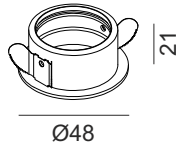

Type	CREE LED
Aiming	Fixed
Light beam angle	25 x 46°
Light distribution	Wall washer

ELECTRICAL

Driver	Included
Power system	7 W
Output Current	500mA
Output Voltage	3V-13V
Dimming	NO DIM
Input Voltage	220-240V
Input Frequency	50-60Hz
Dimension LxWxH(mm)	50x25x30
Protection type	IP20
Construction material	Plastic
Driver mounting	Remote
Ta °C	-20°C to 45°C
Tc °C	90°C

OTHER DATA

Cutout dimension (mm)	Ø42mm
Recommended height (mm)	85mm
Fixings Hardware	Metal clip
Mounting	Ceiling recessed trimless
Construction material	Aluminium / Polycarbonate
Operating Ambient Temp.	-20 to 40 °C
Weight	0,145 kg
Gross weight	0,178 kg

CERTIFICATIONS

DIMENSIONS

NANO R ACCESSORY

Model FRAME NANO R
Category Accessories

Code 01.A39FRR.BK
Color Black

Code 01.A39FRR.WH
Color White