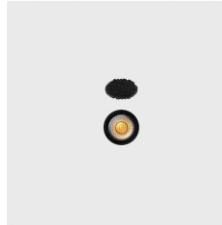

## DIMENSIONS

## ACCESSORY

HONEYCOMB

LENS

# TUB S ACCESSORY

Model HONEYCOMB TUB S  
Category Accessories

Code 06.A03HC  
Color Black