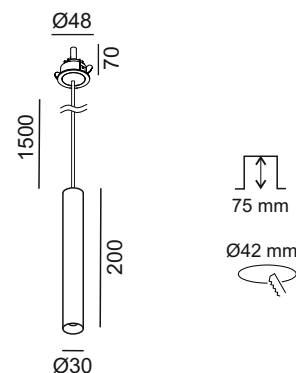

# TUB S P 200 NANO

Code	03.0322.8.930.BK
Color	Black
Input Wattage	8 W
Luminaire luminous flux	558 Lm
Luminaire efficacy	70 lm/W
CCT	3000K
CRI	>90
Voltage (V)	220-240V, 50/60Hz
Warranty	5 Years
IP Grade	IP20

## OPTICAL

Type	CREE LED
Aiming	Fixed
Light beam angle	50°
Light distribution	Symmetric

## OTHER DATA

Cutout dimension (mm)	Ø42mm
Recommended height (mm)	75mm
Fixings Hardware	Plastic clip
Mounting	Pendant / Ceiling recessed trim
Construction material	Aluminium / Polycarbonate
Operating Ambient Temp.	-20 to 40 °C
Weight	0.513 kg
Gross weight	0.677 kg

## DIMENSIONS