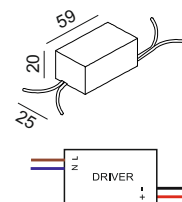

TUB S P 200 NANO

Code	03.0322.8.930.BK
Color	Black
Input Wattage	8 W
Luminaire luminous flux	558 Lm
Luminaire efficacy	70 lm/W
CCT	3000K
CRI	>90
Voltage (V)	220-240V, 50/60Hz
Warranty	5 Years
IP Grade	IP20

OPTICAL

Type	CREE LED
Aiming	Fixed
Light beam angle	50°
Light distribution	Symmetric

ELECTRICAL

Driver	Included
Power system	9 W
Output Current	700mA
Output Voltage	3V-13V
Dimming	NO DIM
Input Voltage	220-240V
Input Frequency	50-60Hz
Dimension LxWxH(mm)	59x25x20
Protection type	IP20
Construction material	Plastic
Driver mounting	Remote
Ta °C	-20°C to 45°C
Tc °C	90°C

OTHER DATA

Cutout dimension (mm)	Ø42mm
Recommended height (mm)	75mm
Fixings Hardware	Plastic clip
Mounting	Pendant / Ceiling recessed trim
Construction material	Aluminium / Polycarbonate
Operating Ambient Temp.	-20 to 40 °C
Weight	0.513 kg
Gross weight	0.677 kg

CERTIFICATIONS

DIMENSIONS

ACCESSORY