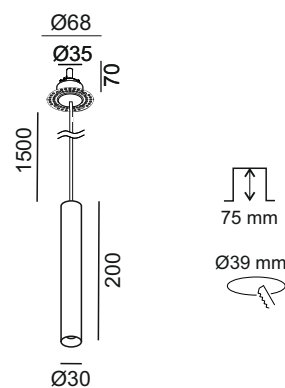

TUB S P 200 NANO BASE

Code	03.0321.8.930.BK
Color	Black
Input Wattage	8 W
Luminaire luminous flux	558 Lm
Luminaire efficacy	70 lm/W
CCT	3000K
CRI	>90
Voltage (V)	220-240V, 50/60Hz
Warranty	5 Years
IP Grade	IP20

OPTICAL

Type	CREE LED
Aiming	Fixed
Light beam angle	50°
Light distribution	Symmetric

ELECTRICAL

Driver	Included
Power system	9 W
Output Current	700mA
Output Voltage	3V-13V
Dimming	NO DIM
Input Voltage	220-240V
Input Frequency	50-60Hz
Dimension LxWxH(mm)	59x25x20
Protection type	IP20
Construction material	Plastic
Driver mounting	Remote
Ta °C	-20°C to 45°C
Tc °C	90°C

OTHER DATA

Cutout dimension (mm)	Ø39mm
Recommended height (mm)	75mm
Fixings Hardware	Plastic clip
Mounting	Pendant / Ceiling recessed trimless
Construction material	Aluminium / Polycarbonate
Operating Ambient Temp.	-20 to 40 °C
Weight	0.513 kg
Gross weight	0.677 kg

CERTIFICATIONS

DIMENSIONS

ACCESSORY

TRIMLESS TOOL

HONEYCOMB

LENS

NANO ACCESSORY

Model NANO TRIMLESS TOOL
Category Accessories
Code 01.39TOLS.C