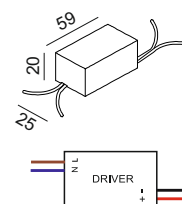

TUB S P 200 NANO BASE

Code	03.0321.8.930.BK
Color	Black
Input Wattage	8 W
Luminaire luminous flux	558 Lm
Luminaire efficacy	70 lm/W
CCT	3000K
CRI	>90
Voltage (V)	220-240V, 50/60Hz
Warranty	5 Years
IP Grade	IP20

OPTICAL

Type	CREE LED
Aiming	Fixed
Light beam angle	50°
Light distribution	Symmetric

ELECTRICAL

Driver	Included
Power system	9 W
Output Current	700mA
Output Voltage	3V-13V
Dimming	NO DIM
Input Voltage	220-240V
Input Frequency	50-60Hz
Dimension LxWxH(mm)	59x25x20
Protection type	IP20
Construction material	Plastic
Driver mounting	Remote
Ta °C	-20°C to 45°C
Tc °C	90°C

OTHER DATA

Cutout dimension (mm)	Ø39mm
Recommended height (mm)	75mm
Fixings Hardware	Plastic clip
Mounting	Pendant / Ceiling recessed trimless
Construction material	Aluminium / Polycarbonate
Operating Ambient Temp.	-20 to 40 °C
Weight	0.513 kg
Gross weight	0.677 kg

CERTIFICATIONS

DIMENSIONS

ACCESSORY