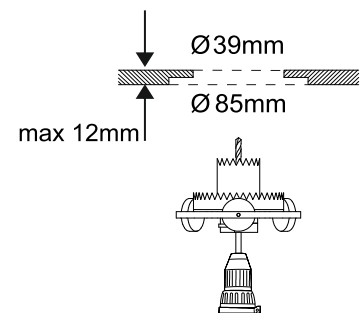

OPTICAL

Type	CREE LED
Aiming	Fixed
Light beam angle	50°
Light distribution	Symmetric

ELECTRICAL

Driver	Included
Power system	9 W
Output Current	700mA
Output Voltage	3V-13V
Dimming	NO DIM
Input Voltage	220-240V
Input Frequency	50-60Hz
Dimension LxWxH(mm)	59x25x20
Protection type	IP20
Construction material	Plastic
Driver mounting	Remote
Ta °C	-20°C to 45°C
Tc °C	90°C

OTHER DATA

Cutout dimension (mm)	Ø39mm
Recommended height (mm)	75mm
Fixings Hardware	Plastic clip
Mounting	Pendant / Ceiling recessed trimless
Construction material	Aluminium / Polycarbonate
Operating Ambient Temp.	-20 to 40 °C
Weight	0.513 kg
Gross weight	0.677 kg

CERTIFICATIONS

DIMENSIONS

ACCESSORY

TRIMLESS TOOL

HONEYCOMB

LENS

NANO ACCESSORY

Model NANO TRIMLESS TOOL
Category Accessories
Code 01.39TOLS.C

DIMENSIONS CUTOUT

TUB S ACCESSORY

Model HONEYCOMB TUB S
Category Accessories

Code 06.A03HC
Color Black

TUB S ACCESSORY

Model LENS TUB S
Category Accessories

Code 06.A03LS24
Light beam angle 24°
Color Transparent