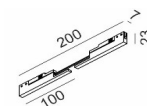

OTHER DATA

Track type	MICRO_LINE TRACK
Swivel angle	0°
Rotation angle	0°
Materials	Aluminium / Polycarbonate
Weight	-
Gross weight	-

DIMENSIONS

CERTIFICATIONS

**MICRO_LINE TRACK S**

	Code	Dimensions (mm):L×W×H	Color
MICRO_LINE TRACK S 1m*	14.S100.BK	1000 x 16 x 28.5	Black
MICRO_LINE TRACK S 2m*	14.S200.BK	2000 x 16 x 28.5	Black
MICRO_LINE TRACK S 3m*	14.S300.BK	3000 x 16 x 28.5	Black
MICRO_LINE END CAP S*	14.SSCAP.BK	00 x 16 x 28.5	Black
MICRO_LINE CORNER S HR*	14.S90HR.BK	35 x 35 x 28.5	Black
MICRO_LINE CORNER S IN*	14.S90IN.BK	49 x 49 x 16	Black
MICRO_LINE CORNER S OUT*	14.S90OUT.BK	49.5 x 49.5 x 16	Black
MICRO_LINE MEC JOINT*	14.R/SLNCON	19 x 12.5 x 10	Black

*Electrical connection not included

**MICRO_LINE TRACK R**

	Code	Dimensions (mm):L×W×H	Color
MICRO_LINE TRACK R 48V DC 1m*	14.R100.BK	1000 x 47 x 26	Black
MICRO_LINE TRACK R 48V DC 2m*	14.R200.BK	2000 x 47 x 26	Black
MICRO_LINE TRACK R 48V DC 3m*	14.R300.BK	3000 x 47 x 26	Black
MICRO_LINE END CAP R*	14.R/SECAP.BK	00 x 26 x 26	Black
MICRO_LINE CORNER R HR*	14.R90HR.BK	64 x 64 x 26	Black
MICRO_LINE CORNER R IN*	14.R90IN.BK	46 x 46 x 47	Black
MICRO_LINE CORNER R OUT*	14.R90OUT.BK	48 x 48 x 47	Black
MICRO_LINE MEC JOINT*	14.R/SLNCON	19 x 12.5 x 10	Black

*Electrical connection not included

**FOR ALL MICRO_LINE TRACKS**

	Code	Dimensions (mm):L×W×H	Color
MICRO_LINE ELECTRICAL JOINT FLEX	14.S2LE20.BK	200 x 7 x 23	Black
MICRO_LINE LIVE END	14.SLE60.BK	100 x 7 x 23	Black