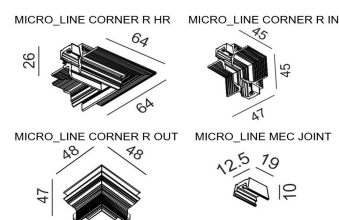

OTHER DATA

Track type	MICRO_LINE TRACK
Swivel angle	0°
Rotation angle	0°
Materials	Aluminium / Polycarbonate
Weight	-
Gross weight	-

DIMENSIONS

CERTIFICATIONS

**MICRO_LINE TRACK S**

	Code	Dimensions (mm):L×W×H	Color
MICRO_LINE TRACK S 1m*	14.S100.BK	1000 x 16 x 28.5	Black
MICRO_LINE TRACK S 2m*	14.S200.BK	2000 x 16 x 28.5	Black
MICRO_LINE TRACK S 3m*	14.S300.BK	3000 x 16 x 28.5	Black
MICRO_LINE END CAP S*	14.SSCAP.BK	00 x 16 x 28.5	Black
MICRO_LINE CORNER S HR*	14.S90HR.BK	35 x 35 x 28.5	Black
MICRO_LINE CORNER S IN*	14.S90IN.BK	49 x 49 x 16	Black
MICRO_LINE CORNER S OUT*	14.S90OUT.BK	49.5 x 49.5 x 16	Black
MICRO_LINE MEC JOINT*	14.R/SLNCON	19 x 12.5 x 10	Black

*Electrical connection not included

**MICRO_LINE TRACK R**

	Code	Dimensions (mm):L×W×H	Color
MICRO_LINE TRACK R 48V DC 1m*	14.R100.BK	1000 x 47 x 26	Black
MICRO_LINE TRACK R 48V DC 2m*	14.R200.BK	2000 x 47 x 26	Black
MICRO_LINE TRACK R 48V DC 3m*	14.R300.BK	3000 x 47 x 26	Black
MICRO_LINE END CAP R*	14.R/SECAP.BK	00 x 26 x 26	Black
MICRO_LINE CORNER R HR*	14.R90HR.BK	64 x 64 x 26	Black
MICRO_LINE CORNER R IN*	14.R90IN.BK	46 x 46 x 47	Black
MICRO_LINE CORNER R OUT*	14.R90OUT.BK	48 x 48 x 47	Black
MICRO_LINE MEC JOINT*	14.R/SLNCON	19 x 12.5 x 10	Black

*Electrical connection not included

**FOR ALL MICRO_LINE TRACKS**

	Code	Dimensions (mm):L×W×H	Color
MICRO_LINE ELECTRICAL JOINT FLEX	14.S2LE20.BK	200 x 7 x 23	Black
MICRO_LINE LIVE END	14.SLE60.BK	100 x 7 x 23	Black