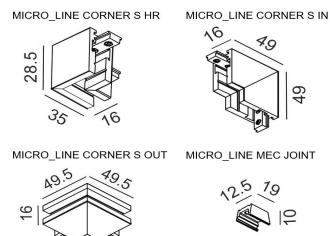

OTHER DATA

Track type	MICRO_LINE TRACK
Swivel angle	0°
Rotation angle	0°
Materials	Aluminium / Polycarbonate
Weight	-
Gross weight	-

DIMENSIONS

CERTIFICATIONS

**MICRO_LINE TRACK S**

	Code	Dimensions (mm):L×W×H	Color
MICRO_LINE TRACK S 1m*	14.S100.BK	1000 x 16 x 28.5	Black
MICRO_LINE TRACK S 2m*	14.S200.BK	2000 x 16 x 28.5	Black
MICRO_LINE TRACK S 3m*	14.S300.BK	3000 x 16 x 28.5	Black
MICRO_LINE END CAP S*	14.SSCAP.BK	00 x 16 x 28.5	Black
MICRO_LINE CORNER S HR*	14.S90HR.BK	35 x 35 x 28.5	Black
MICRO_LINE CORNER S IN*	14.S90IN.BK	49 x 49 x 16	Black
MICRO_LINE CORNER S OUT*	14.S90OUT.BK	49.5 x 49.5 x 16	Black
MICRO_LINE MEC JOINT*	14.R/SLNCON	19 x 12.5 x 10	Black

*Electrical connection not included

**MICRO_LINE TRACK R**

	Code	Dimensions (mm):L×W×H	Color
MICRO_LINE TRACK R 48V DC 1m*	14.R100.BK	1000 x 47 x 26	Black
MICRO_LINE TRACK R 48V DC 2m*	14.R200.BK	2000 x 47 x 26	Black
MICRO_LINE TRACK R 48V DC 3m*	14.R300.BK	3000 x 47 x 26	Black
MICRO_LINE END CAP R*	14.R/SECAP.BK	00 x 26 x 26	Black
MICRO_LINE CORNER R HR*	14.R90HR.BK	64 x 64 x 26	Black
MICRO_LINE CORNER R IN*	14.R90IN.BK	46 x 46 x 47	Black
MICRO_LINE CORNER R OUT*	14.R90OUT.BK	48 x 48 x 47	Black
MICRO_LINE MEC JOINT*	14.R/SLNCON	19 x 12.5 x 10	Black

*Electrical connection not included

**FOR ALL MICRO_LINE TRACKS**

	Code	Dimensions (mm):L×W×H	Color
MICRO_LINE ELECTRICAL JOINT FLEX	14.S2LE20.BK	200 x 7 x 23	Black
MICRO_LINE LIVE END	14.SLE60.BK	100 x 7 x 23	Black