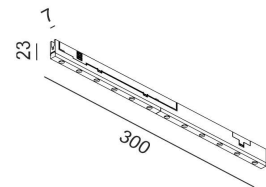

OPTICAL

Type	LED
Light beam angle	76°
Light distribution	Symmetric

ELECTRICAL

Driver	Included
Power factor	0.8
LED input Voltage (nominal)	-
LED input Current (nominal)	-
Dimming	DALI
Electrical insulation class	Class III

OTHER DATA

Track type	MICRO_LINE TRACK
Swivel angle	0°
Rotation angle	0°
Materials	Aluminium / Polycarbonate
Weight	-
Gross weight	-

DIMENSIONS

CERTIFICATIONS

**MICRO_LINE TRACK S**

	Code	Dimensions (mm):L×W×H	Color
MICRO_LINE TRACK S 1m*	14.S100.BK	1000 x 16 x 28.5	Black
MICRO_LINE TRACK S 2m*	14.S200.BK	2000 x 16 x 28.5	Black
MICRO_LINE TRACK S 3m*	14.S300.BK	3000 x 16 x 28.5	Black
MICRO_LINE END CAP S*	14.SSCAP.BK	00 x 16 x 28.5	Black
MICRO_LINE CORNER S HR*	14.S90HR.BK	35 x 35 x 28.5	Black
MICRO_LINE CORNER S IN*	14.S90IN.BK	49 x 49 x 16	Black
MICRO_LINE CORNER S OUT*	14.S90OUT.BK	49.5 x 49.5 x 16	Black
MICRO_LINE MEC JOINT*	14.R/SLNCON	19 x 12.5 x 10	Black

*Electrical connection not included

**MICRO_LINE TRACK R**

	Code	Dimensions (mm):L×W×H	Color
MICRO_LINE TRACK R 48V DC 1m*	14.R100.BK	1000 x 47 x 26	Black
MICRO_LINE TRACK R 48V DC 2m*	14.R200.BK	2000 x 47 x 26	Black
MICRO_LINE TRACK R 48V DC 3m*	14.R300.BK	3000 x 47 x 26	Black
MICRO_LINE END CAP R*	14.R/SECAP.BK	00 x 26 x 26	Black
MICRO_LINE CORNER R HR*	14.R90HR.BK	64 x 64 x 26	Black
MICRO_LINE CORNER R IN*	14.R90IN.BK	46 x 46 x 47	Black
MICRO_LINE CORNER R OUT*	14.R90OUT.BK	48 x 48 x 47	Black
MICRO_LINE MEC JOINT*	14.R/SLNCON	19 x 12.5 x 10	Black

*Electrical connection not included

**FOR ALL MICRO_LINE TRACKS**

	Code	Dimensions (mm):L×W×H	Color
MICRO_LINE ELECTRICAL JOINT FLEX	14.S2LE20.BK	200 x 7 x 23	Black
MICRO_LINE LIVE END	14.SLE60.BK	100 x 7 x 23	Black