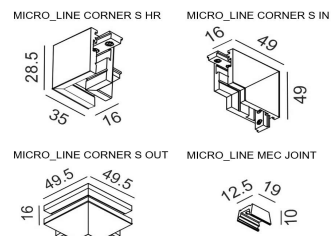

OTHER DATA

Track type	MICRO_LINE TRACK
Swivel angle	0°
Rotation angle	0°
Materials	Aluminium / Polycarbonate
Weight	-
Gross weight	-

DIMENSIONS

CERTIFICATIONS

**MICRO_LINE TRACK S**

	Code	Dimensions (mm):L×W×H	Color
MICRO_LINE TRACK S 1m*	14.S100.BK	1000 x 16 x 28.5	Black
MICRO_LINE TRACK S 2m*	14.S200.BK	2000 x 16 x 28.5	Black
MICRO_LINE TRACK S 3m*	14.S300.BK	3000 x 16 x 28.5	Black
MICRO_LINE END CAP S*	14.SSCAP.BK	00 x 16 x 28.5	Black
MICRO_LINE CORNER S HR*	14.S90HR.BK	35 x 35 x 28.5	Black
MICRO_LINE CORNER S IN*	14.S90IN.BK	49 x 49 x 16	Black
MICRO_LINE CORNER S OUT*	14.S90OUT.BK	49.5 x 49.5 x 16	Black
MICRO_LINE MEC JOINT*	14.R/SLNCON	19 x 12.5 x 10	Black

*Electrical connection not included

**MICRO_LINE TRACK R**

	Code	Dimensions (mm):L×W×H	Color
MICRO_LINE TRACK R 48V DC 1m*	14.R100.BK	1000 x 47 x 26	Black
MICRO_LINE TRACK R 48V DC 2m*	14.R200.BK	2000 x 47 x 26	Black
MICRO_LINE TRACK R 48V DC 3m*	14.R300.BK	3000 x 47 x 26	Black
MICRO_LINE END CAP R*	14.R/SECAP.BK	00 x 26 x 26	Black
MICRO_LINE CORNER R HR*	14.R90HR.BK	64 x 64 x 26	Black
MICRO_LINE CORNER R IN*	14.R90IN.BK	46 x 46 x 47	Black
MICRO_LINE CORNER R OUT*	14.R90OUT.BK	48 x 48 x 47	Black
MICRO_LINE MEC JOINT*	14.R/SLNCON	19 x 12.5 x 10	Black

*Electrical connection not included

**FOR ALL MICRO_LINE TRACKS**

	Code	Dimensions (mm):L×W×H	Color
MICRO_LINE ELECTRICAL JOINT FLEX	14.S2LE20.BK	200 x 7 x 23	Black
MICRO_LINE LIVE END	14.SLE60.BK	100 x 7 x 23	Black