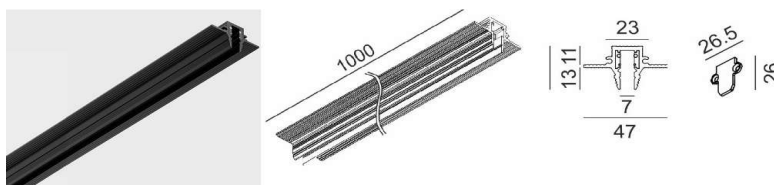

OTHER DATA

Track type	MICRO_LINE TRACK
Swivel angle	0°
Rotation angle	0°
Materials	Aluminium / Polycarbonate
Weight	-
Gross weight	-

DIMENSIONS

CERTIFICATIONS

**MICRO_LINE TRACK S**

	Code	Dimensions (mm):L×W×H	Color
MICRO_LINE TRACK S 1m*	14.S100.BK	1000 x 16 x 28.5	Black
MICRO_LINE TRACK S 2m*	14.S200.BK	2000 x 16 x 28.5	Black
MICRO_LINE TRACK S 3m*	14.S300.BK	3000 x 16 x 28.5	Black
MICRO_LINE END CAP S*	14.SSCAP.BK	00 x 16 x 28.5	Black
MICRO_LINE CORNER S HR*	14.S90HR.BK	35 x 35 x 28.5	Black
MICRO_LINE CORNER S IN*	14.S90IN.BK	49 x 49 x 16	Black
MICRO_LINE CORNER S OUT*	14.S90OUT.BK	49.5 x 49.5 x 16	Black
MICRO_LINE MEC JOINT*	14.R/SLNCON	19 x 12.5 x 10	Black

*Electrical connection not included

**MICRO_LINE TRACK R**

	Code	Dimensions (mm):L×W×H	Color
MICRO_LINE TRACK R 48V DC 1m*	14.R100.BK	1000 x 47 x 26	Black
MICRO_LINE TRACK R 48V DC 2m*	14.R200.BK	2000 x 47 x 26	Black
MICRO_LINE TRACK R 48V DC 3m*	14.R300.BK	3000 x 47 x 26	Black
MICRO_LINE END CAP R*	14.R/SECAP.BK	00 x 26 x 26	Black
MICRO_LINE CORNER R HR*	14.R90HR.BK	64 x 64 x 26	Black
MICRO_LINE CORNER R IN*	14.R90IN.BK	46 x 46 x 47	Black
MICRO_LINE CORNER R OUT*	14.R90OUT.BK	48 x 48 x 47	Black
MICRO_LINE MEC JOINT*	14.R/SLNCON	19 x 12.5 x 10	Black

*Electrical connection not included

**FOR ALL MICRO_LINE TRACKS**

	Code	Dimensions (mm):L×W×H	Color
MICRO_LINE ELECTRICAL JOINT FLEX	14.S2LE20.BK	200 x 7 x 23	Black
MICRO_LINE LIVE END	14.SLE60.BK	100 x 7 x 23	Black