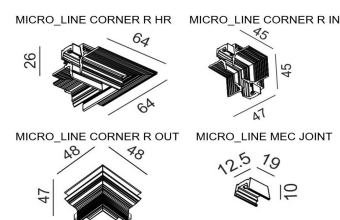

OTHER DATA

Track type	MICRO_LINE TRACK
Swivel angle	0°
Rotation angle	0°
Materials	Aluminium / Polycarbonate
Weight	-
Gross weight	-

DIMENSIONS

CERTIFICATIONS

**MICRO_LINE TRACK S**

	Code	Dimensions (mm):L×W×H	Color
MICRO_LINE TRACK S 1m*	14.S100.BK	1000 x 16 x 28.5	Black
MICRO_LINE TRACK S 2m*	14.S200.BK	2000 x 16 x 28.5	Black
MICRO_LINE TRACK S 3m*	14.S300.BK	3000 x 16 x 28.5	Black
MICRO_LINE END CAP S*	14.SSCAP.BK	00 x 16 x 28.5	Black
MICRO_LINE CORNER S HR*	14.S90HR.BK	35 x 35 x 28.5	Black
MICRO_LINE CORNER S IN*	14.S90IN.BK	49 x 49 x 16	Black
MICRO_LINE CORNER S OUT*	14.S90OUT.BK	49.5 x 49.5 x 16	Black
MICRO_LINE MEC JOINT*	14.R/SLNCON	19 x 12.5 x 10	Black

*Electrical connection not included

**MICRO_LINE TRACK R**

	Code	Dimensions (mm):L×W×H	Color
MICRO_LINE TRACK R 48V DC 1m*	14.R100.BK	1000 x 47 x 26	Black
MICRO_LINE TRACK R 48V DC 2m*	14.R200.BK	2000 x 47 x 26	Black
MICRO_LINE TRACK R 48V DC 3m*	14.R300.BK	3000 x 47 x 26	Black
MICRO_LINE END CAP R*	14.R/SECAP.BK	00 x 26 x 26	Black
MICRO_LINE CORNER R HR*	14.R90HR.BK	64 x 64 x 26	Black
MICRO_LINE CORNER R IN*	14.R90IN.BK	46 x 46 x 47	Black
MICRO_LINE CORNER R OUT*	14.R90OUT.BK	48 x 48 x 47	Black
MICRO_LINE MEC JOINT*	14.R/SLNCON	19 x 12.5 x 10	Black

*Electrical connection not included

**FOR ALL MICRO_LINE TRACKS**

	Code	Dimensions (mm):L×W×H	Color
MICRO_LINE ELECTRICAL JOINT FLEX	14.S2LE20.BK	200 x 7 x 23	Black
MICRO_LINE LIVE END	14.SLE60.BK	100 x 7 x 23	Black