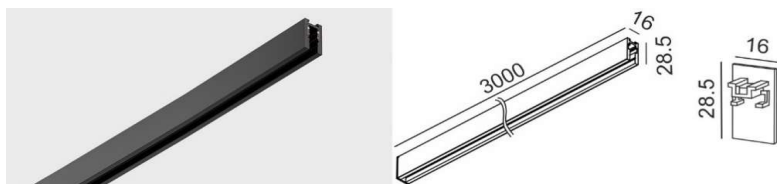

OTHER DATA

Track type	MICRO_LINE TRACK
Swivel angle	0°
Rotation angle	0°
Materials	Aluminium / Polycarbonate
Weight	-
Gross weight	-

DIMENSIONS

CERTIFICATIONS

**MICRO_LINE TRACK S**

	Code	Dimensions (mm):L×W×H	Color
MICRO_LINE TRACK S 1m*	14.S100.BK	1000 x 16 x 28.5	Black
MICRO_LINE TRACK S 2m*	14.S200.BK	2000 x 16 x 28.5	Black
MICRO_LINE TRACK S 3m*	14.S300.BK	3000 x 16 x 28.5	Black
MICRO_LINE END CAP S*	14.SSCAP.BK	00 x 16 x 28.5	Black
MICRO_LINE CORNER S HR*	14.S90HR.BK	35 x 35 x 28.5	Black
MICRO_LINE CORNER S IN*	14.S90IN.BK	49 x 49 x 16	Black
MICRO_LINE CORNER S OUT*	14.S90OUT.BK	49.5 x 49.5 x 16	Black
MICRO_LINE MEC JOINT*	14.R/SLNCON	19 x 12.5 x 10	Black

*Electrical connection not included

**MICRO_LINE TRACK R**

	Code	Dimensions (mm):L×W×H	Color
MICRO_LINE TRACK R 48V DC 1m*	14.R100.BK	1000 x 47 x 26	Black
MICRO_LINE TRACK R 48V DC 2m*	14.R200.BK	2000 x 47 x 26	Black
MICRO_LINE TRACK R 48V DC 3m*	14.R300.BK	3000 x 47 x 26	Black
MICRO_LINE END CAP R*	14.R/SECAP.BK	00 x 26 x 26	Black
MICRO_LINE CORNER R HR*	14.R90HR.BK	64 x 64 x 26	Black
MICRO_LINE CORNER R IN*	14.R90IN.BK	46 x 46 x 47	Black
MICRO_LINE CORNER R OUT*	14.R90OUT.BK	48 x 48 x 47	Black
MICRO_LINE MEC JOINT*	14.R/SLNCON	19 x 12.5 x 10	Black

*Electrical connection not included

**FOR ALL MICRO_LINE TRACKS**

	Code	Dimensions (mm):L×W×H	Color
MICRO_LINE ELECTRICAL JOINT FLEX	14.S2LE20.BK	200 x 7 x 23	Black
MICRO_LINE LIVE END	14.SLE60.BK	100 x 7 x 23	Black