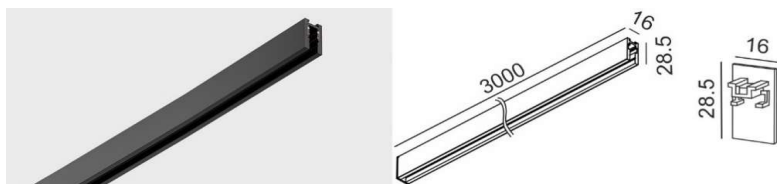

OPTICAL

Type	Bridgelux LED
Light beam angle	180°
Light distribution	Symmetric

DIMENSIONS

ELECTRICAL

Driver	Included
Power factor	0.8
LED input Voltage (nominal)	-
LED input Current (nominal)	-
Dimming	DALI
Electrical insulation class	Class III

OTHER DATA

Track type	MICRO_LINE TRACK
Swivel angle	0°
Rotation angle	0°
Materials	Aluminium / Glass
Weight	1.1 kg
Gross weight	1.4 kg

CERTIFICATIONS

**MICRO_LINE TRACK S**

	Code	Dimensions (mm):L×W×H	Color
MICRO_LINE TRACK S 1m*	14.S100.BK	1000 x 16 x 28.5	Black
MICRO_LINE TRACK S 2m*	14.S200.BK	2000 x 16 x 28.5	Black
MICRO_LINE TRACK S 3m*	14.S300.BK	3000 x 16 x 28.5	Black
MICRO_LINE END CAP S*	14.SSCAP.BK	00 x 16 x 28.5	Black
MICRO_LINE CORNER S HR*	14.S90HR.BK	35 x 35 x 28.5	Black
MICRO_LINE CORNER S IN*	14.S90IN.BK	49 x 49 x 16	Black
MICRO_LINE CORNER S OUT*	14.S90OUT.BK	49.5 x 49.5 x 16	Black
MICRO_LINE MEC JOINT*	14.R/SLNCON	19 x 12.5 x 10	Black

*Electrical connection not included

**MICRO_LINE TRACK R**

	Code	Dimensions (mm):L×W×H	Color
MICRO_LINE TRACK R 48V DC 1m*	14.R100.BK	1000 x 47 x 26	Black
MICRO_LINE TRACK R 48V DC 2m*	14.R200.BK	2000 x 47 x 26	Black
MICRO_LINE TRACK R 48V DC 3m*	14.R300.BK	3000 x 47 x 26	Black
MICRO_LINE END CAP R*	14.R/SECAP.BK	00 x 26 x 26	Black
MICRO_LINE CORNER R HR*	14.R90HR.BK	64 x 64 x 26	Black
MICRO_LINE CORNER R IN*	14.R90IN.BK	46 x 46 x 47	Black
MICRO_LINE CORNER R OUT*	14.R90OUT.BK	48 x 48 x 47	Black
MICRO_LINE MEC JOINT*	14.R/SLNCON	19 x 12.5 x 10	Black

*Electrical connection not included

**FOR ALL MICRO_LINE TRACKS**

	Code	Dimensions (mm):L×W×H	Color
MICRO_LINE ELECTRICAL JOINT FLEX	14.S2LE20.BK	200 x 7 x 23	Black
MICRO_LINE LIVE END	14.SLE60.BK	100 x 7 x 23	Black