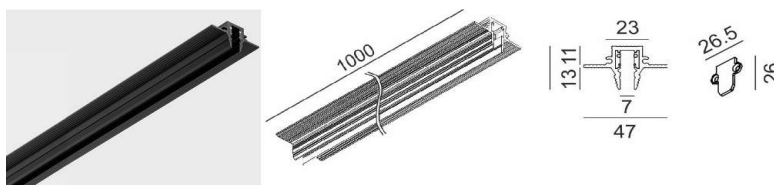

OPTICAL

Type	Bridgelux LED
Light beam angle	180°
Light distribution	Symmetric

DIMENSIONS

ELECTRICAL

Driver	Included
Power factor	0.8
LED input Voltage (nominal)	-
LED input Current (nominal)	-
Dimming	DALI
Electrical insulation class	Class III

OTHER DATA

Track type	MICRO_LINE TRACK
Swivel angle	0°
Rotation angle	0°
Materials	Aluminium / Glass
Weight	1.1 kg
Gross weight	1.4 kg

CERTIFICATIONS

**MICRO_LINE TRACK S**

	Code	Dimensions (mm):L×W×H	Color
MICRO_LINE TRACK S 1m*	14.S100.BK	1000 x 16 x 28.5	Black
MICRO_LINE TRACK S 2m*	14.S200.BK	2000 x 16 x 28.5	Black
MICRO_LINE TRACK S 3m*	14.S300.BK	3000 x 16 x 28.5	Black
MICRO_LINE END CAP S*	14.SSCAP.BK	00 x 16 x 28.5	Black
MICRO_LINE CORNER S HR*	14.S90HR.BK	35 x 35 x 28.5	Black
MICRO_LINE CORNER S IN*	14.S90IN.BK	49 x 49 x 16	Black
MICRO_LINE CORNER S OUT*	14.S90OUT.BK	49.5 x 49.5 x 16	Black
MICRO_LINE MEC JOINT*	14.R/SLNCON	19 x 12.5 x 10	Black

*Electrical connection not included

**MICRO_LINE TRACK R**

	Code	Dimensions (mm):L×W×H	Color
MICRO_LINE TRACK R 48V DC 1m*	14.R100.BK	1000 x 47 x 26	Black
MICRO_LINE TRACK R 48V DC 2m*	14.R200.BK	2000 x 47 x 26	Black
MICRO_LINE TRACK R 48V DC 3m*	14.R300.BK	3000 x 47 x 26	Black
MICRO_LINE END CAP R*	14.R/SECAP.BK	00 x 26 x 26	Black
MICRO_LINE CORNER R HR*	14.R90HR.BK	64 x 64 x 26	Black
MICRO_LINE CORNER R IN*	14.R90IN.BK	46 x 46 x 47	Black
MICRO_LINE CORNER R OUT*	14.R90OUT.BK	48 x 48 x 47	Black
MICRO_LINE MEC JOINT*	14.R/SLNCON	19 x 12.5 x 10	Black

*Electrical connection not included

**FOR ALL MICRO_LINE TRACKS**

	Code	Dimensions (mm):L×W×H	Color
MICRO_LINE ELECTRICAL JOINT FLEX	14.S2LE20.BK	200 x 7 x 23	Black
MICRO_LINE LIVE END	14.SLE60.BK	100 x 7 x 23	Black