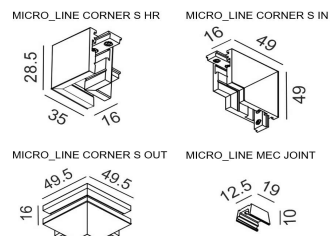

OPTICAL

Type	Bridgelux LED
Light beam angle	180°
Light distribution	Symmetric

DIMENSIONS

ELECTRICAL

Driver	Included
Power factor	0.8
LED input Voltage (nominal)	-
LED input Current (nominal)	-
Dimming	DALI
Electrical insulation class	Class III

OTHER DATA

Track type	MICRO_LINE TRACK
Swivel angle	0°
Rotation angle	0°
Materials	Aluminium / Glass
Weight	1.1 kg
Gross weight	1.4 kg

CERTIFICATIONS

**MICRO_LINE TRACK S**

	Code	Dimensions (mm):L×W×H	Color
MICRO_LINE TRACK S 1m*	14.S100.BK	1000 x 16 x 28.5	Black
MICRO_LINE TRACK S 2m*	14.S200.BK	2000 x 16 x 28.5	Black
MICRO_LINE TRACK S 3m*	14.S300.BK	3000 x 16 x 28.5	Black
MICRO_LINE END CAP S*	14.SSCAP.BK	00 x 16 x 28.5	Black
MICRO_LINE CORNER S HR*	14.S90HR.BK	35 x 35 x 28.5	Black
MICRO_LINE CORNER S IN*	14.S90IN.BK	49 x 49 x 16	Black
MICRO_LINE CORNER S OUT*	14.S90OUT.BK	49.5 x 49.5 x 16	Black
MICRO_LINE MEC JOINT*	14.R/SLNCON	19 x 12.5 x 10	Black

*Electrical connection not included

**MICRO_LINE TRACK R**

	Code	Dimensions (mm):L×W×H	Color
MICRO_LINE TRACK R 48V DC 1m*	14.R100.BK	1000 x 47 x 26	Black
MICRO_LINE TRACK R 48V DC 2m*	14.R200.BK	2000 x 47 x 26	Black
MICRO_LINE TRACK R 48V DC 3m*	14.R300.BK	3000 x 47 x 26	Black
MICRO_LINE END CAP R*	14.R/SECAP.BK	00 x 26 x 26	Black
MICRO_LINE CORNER R HR*	14.R90HR.BK	64 x 64 x 26	Black
MICRO_LINE CORNER R IN*	14.R90IN.BK	46 x 46 x 47	Black
MICRO_LINE CORNER R OUT*	14.R90OUT.BK	48 x 48 x 47	Black
MICRO_LINE MEC JOINT*	14.R/SLNCON	19 x 12.5 x 10	Black

*Electrical connection not included

**FOR ALL MICRO_LINE TRACKS**

	Code	Dimensions (mm):L×W×H	Color
MICRO_LINE ELECTRICAL JOINT FLEX	14.S2LE20.BK	200 x 7 x 23	Black
MICRO_LINE LIVE END	14.SLE60.BK	100 x 7 x 23	Black