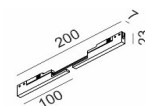

OTHER DATA

Track type	MICRO_LINE TRACK
Swivel angle	0°
Rotation angle	0°
Materials	Aluminium / Glass
Weight	1.1 kg
Gross weight	1.4 kg

CERTIFICATIONS

**MICRO_LINE TRACK S**

	Code	Dimensions (mm):L×W×H	Color
MICRO_LINE TRACK S 1m*	14.S100.BK	1000 x 16 x 28.5	Black
MICRO_LINE TRACK S 2m*	14.S200.BK	2000 x 16 x 28.5	Black
MICRO_LINE TRACK S 3m*	14.S300.BK	3000 x 16 x 28.5	Black
MICRO_LINE END CAP S*	14.SSCAP.BK	00 x 16 x 28.5	Black
MICRO_LINE CORNER S HR*	14.S90HR.BK	35 x 35 x 28.5	Black
MICRO_LINE CORNER S IN*	14.S90IN.BK	49 x 49 x 16	Black
MICRO_LINE CORNER S OUT*	14.S90OUT.BK	49.5 x 49.5 x 16	Black
MICRO_LINE MEC JOINT*	14.R/SLNCON	19 x 12.5 x 10	Black

*Electrical connection not included

**MICRO_LINE TRACK R**

	Code	Dimensions (mm):L×W×H	Color
MICRO_LINE TRACK R 48V DC 1m*	14.R100.BK	1000 x 47 x 26	Black
MICRO_LINE TRACK R 48V DC 2m*	14.R200.BK	2000 x 47 x 26	Black
MICRO_LINE TRACK R 48V DC 3m*	14.R300.BK	3000 x 47 x 26	Black
MICRO_LINE END CAP R*	14.R/SECAP.BK	00 x 26 x 26	Black
MICRO_LINE CORNER R HR*	14.R90HR.BK	64 x 64 x 26	Black
MICRO_LINE CORNER R IN*	14.R90IN.BK	46 x 46 x 47	Black
MICRO_LINE CORNER R OUT*	14.R90OUT.BK	48 x 48 x 47	Black
MICRO_LINE MEC JOINT*	14.R/SLNCON	19 x 12.5 x 10	Black

*Electrical connection not included

**FOR ALL MICRO_LINE TRACKS**

	Code	Dimensions (mm):L×W×H	Color
MICRO_LINE ELECTRICAL JOINT FLEX	14.S2LE20.BK	200 x 7 x 23	Black
MICRO_LINE LIVE END	14.SLE60.BK	100 x 7 x 23	Black