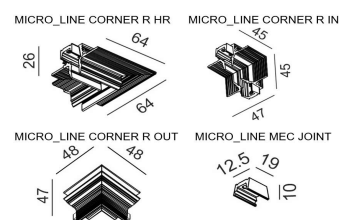

OPTICAL

Type	Bridgelux LED
Light beam angle	180°
Light distribution	Symmetric

DIMENSIONS

ELECTRICAL

Driver	Included
Power factor	0.8
LED input Voltage (nominal)	-
LED input Current (nominal)	-
Dimming	DALI
Electrical insulation class	Class III

OTHER DATA

Track type	MICRO_LINE TRACK
Swivel angle	0°
Rotation angle	0°
Materials	Aluminium / Glass
Weight	1.1 kg
Gross weight	1.4 kg

CERTIFICATIONS

**MICRO_LINE TRACK S**

	Code	Dimensions (mm):L×W×H	Color
MICRO_LINE TRACK S 1m*	14.S100.BK	1000 x 16 x 28.5	Black
MICRO_LINE TRACK S 2m*	14.S200.BK	2000 x 16 x 28.5	Black
MICRO_LINE TRACK S 3m*	14.S300.BK	3000 x 16 x 28.5	Black
MICRO_LINE END CAP S*	14.SSCAP.BK	00 x 16 x 28.5	Black
MICRO_LINE CORNER S HR*	14.S90HR.BK	35 x 35 x 28.5	Black
MICRO_LINE CORNER S IN*	14.S90IN.BK	49 x 49 x 16	Black
MICRO_LINE CORNER S OUT*	14.S90OUT.BK	49.5 x 49.5 x 16	Black
MICRO_LINE MEC JOINT*	14.R/SLNCON	19 x 12.5 x 10	Black

*Electrical connection not included

**MICRO_LINE TRACK R**

	Code	Dimensions (mm):L×W×H	Color
MICRO_LINE TRACK R 48V DC 1m*	14.R100.BK	1000 x 47 x 26	Black
MICRO_LINE TRACK R 48V DC 2m*	14.R200.BK	2000 x 47 x 26	Black
MICRO_LINE TRACK R 48V DC 3m*	14.R300.BK	3000 x 47 x 26	Black
MICRO_LINE END CAP R*	14.R/SECAP.BK	00 x 26 x 26	Black
MICRO_LINE CORNER R HR*	14.R90HR.BK	64 x 64 x 26	Black
MICRO_LINE CORNER R IN*	14.R90IN.BK	46 x 46 x 47	Black
MICRO_LINE CORNER R OUT*	14.R90OUT.BK	48 x 48 x 47	Black
MICRO_LINE MEC JOINT*	14.R/SLNCON	19 x 12.5 x 10	Black

*Electrical connection not included

**FOR ALL MICRO_LINE TRACKS**

	Code	Dimensions (mm):L×W×H	Color
MICRO_LINE ELECTRICAL JOINT FLEX	14.S2LE20.BK	200 x 7 x 23	Black
MICRO_LINE LIVE END	14.SLE60.BK	100 x 7 x 23	Black