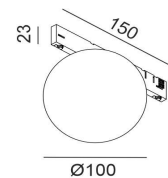

OPTICAL

Type	Bridgelux LED
Light beam angle	180°
Light distribution	Symmetric

DIMENSIONS

ELECTRICAL

Driver	Included
Power factor	0.8
LED input Voltage (nominal)	-
LED input Current (nominal)	-
Dimming	DALI
Electrical insulation class	Class III

OTHER DATA

Track type	MICRO_LINE TRACK
Swivel angle	0°
Rotation angle	0°
Materials	Aluminium / Glass
Weight	1.1 kg
Gross weight	1.4 kg

CERTIFICATIONS

**MICRO_LINE TRACK S**

	Code	Dimensions (mm):L×W×H	Color
MICRO_LINE TRACK S 1m*	14.S100.BK	1000 x 16 x 28.5	Black
MICRO_LINE TRACK S 2m*	14.S200.BK	2000 x 16 x 28.5	Black
MICRO_LINE TRACK S 3m*	14.S300.BK	3000 x 16 x 28.5	Black
MICRO_LINE END CAP S*	14.SSCAP.BK	00 x 16 x 28.5	Black
MICRO_LINE CORNER S HR*	14.S90HR.BK	35 x 35 x 28.5	Black
MICRO_LINE CORNER S IN*	14.S90IN.BK	49 x 49 x 16	Black
MICRO_LINE CORNER S OUT*	14.S90OUT.BK	49.5 x 49.5 x 16	Black
MICRO_LINE MEC JOINT*	14.R/SLNCON	19 x 12.5 x 10	Black

*Electrical connection not included

**MICRO_LINE TRACK R**

	Code	Dimensions (mm):L×W×H	Color
MICRO_LINE TRACK R 48V DC 1m*	14.R100.BK	1000 x 47 x 26	Black
MICRO_LINE TRACK R 48V DC 2m*	14.R200.BK	2000 x 47 x 26	Black
MICRO_LINE TRACK R 48V DC 3m*	14.R300.BK	3000 x 47 x 26	Black
MICRO_LINE END CAP R*	14.R/SECAP.BK	00 x 26 x 26	Black
MICRO_LINE CORNER R HR*	14.R90HR.BK	64 x 64 x 26	Black
MICRO_LINE CORNER R IN*	14.R90IN.BK	46 x 46 x 47	Black
MICRO_LINE CORNER R OUT*	14.R90OUT.BK	48 x 48 x 47	Black
MICRO_LINE MEC JOINT*	14.R/SLNCON	19 x 12.5 x 10	Black

*Electrical connection not included

**FOR ALL MICRO_LINE TRACKS**

	Code	Dimensions (mm):L×W×H	Color
MICRO_LINE ELECTRICAL JOINT FLEX	14.S2LE20.BK	200 x 7 x 23	Black
MICRO_LINE LIVE END	14.SLE60.BK	100 x 7 x 23	Black