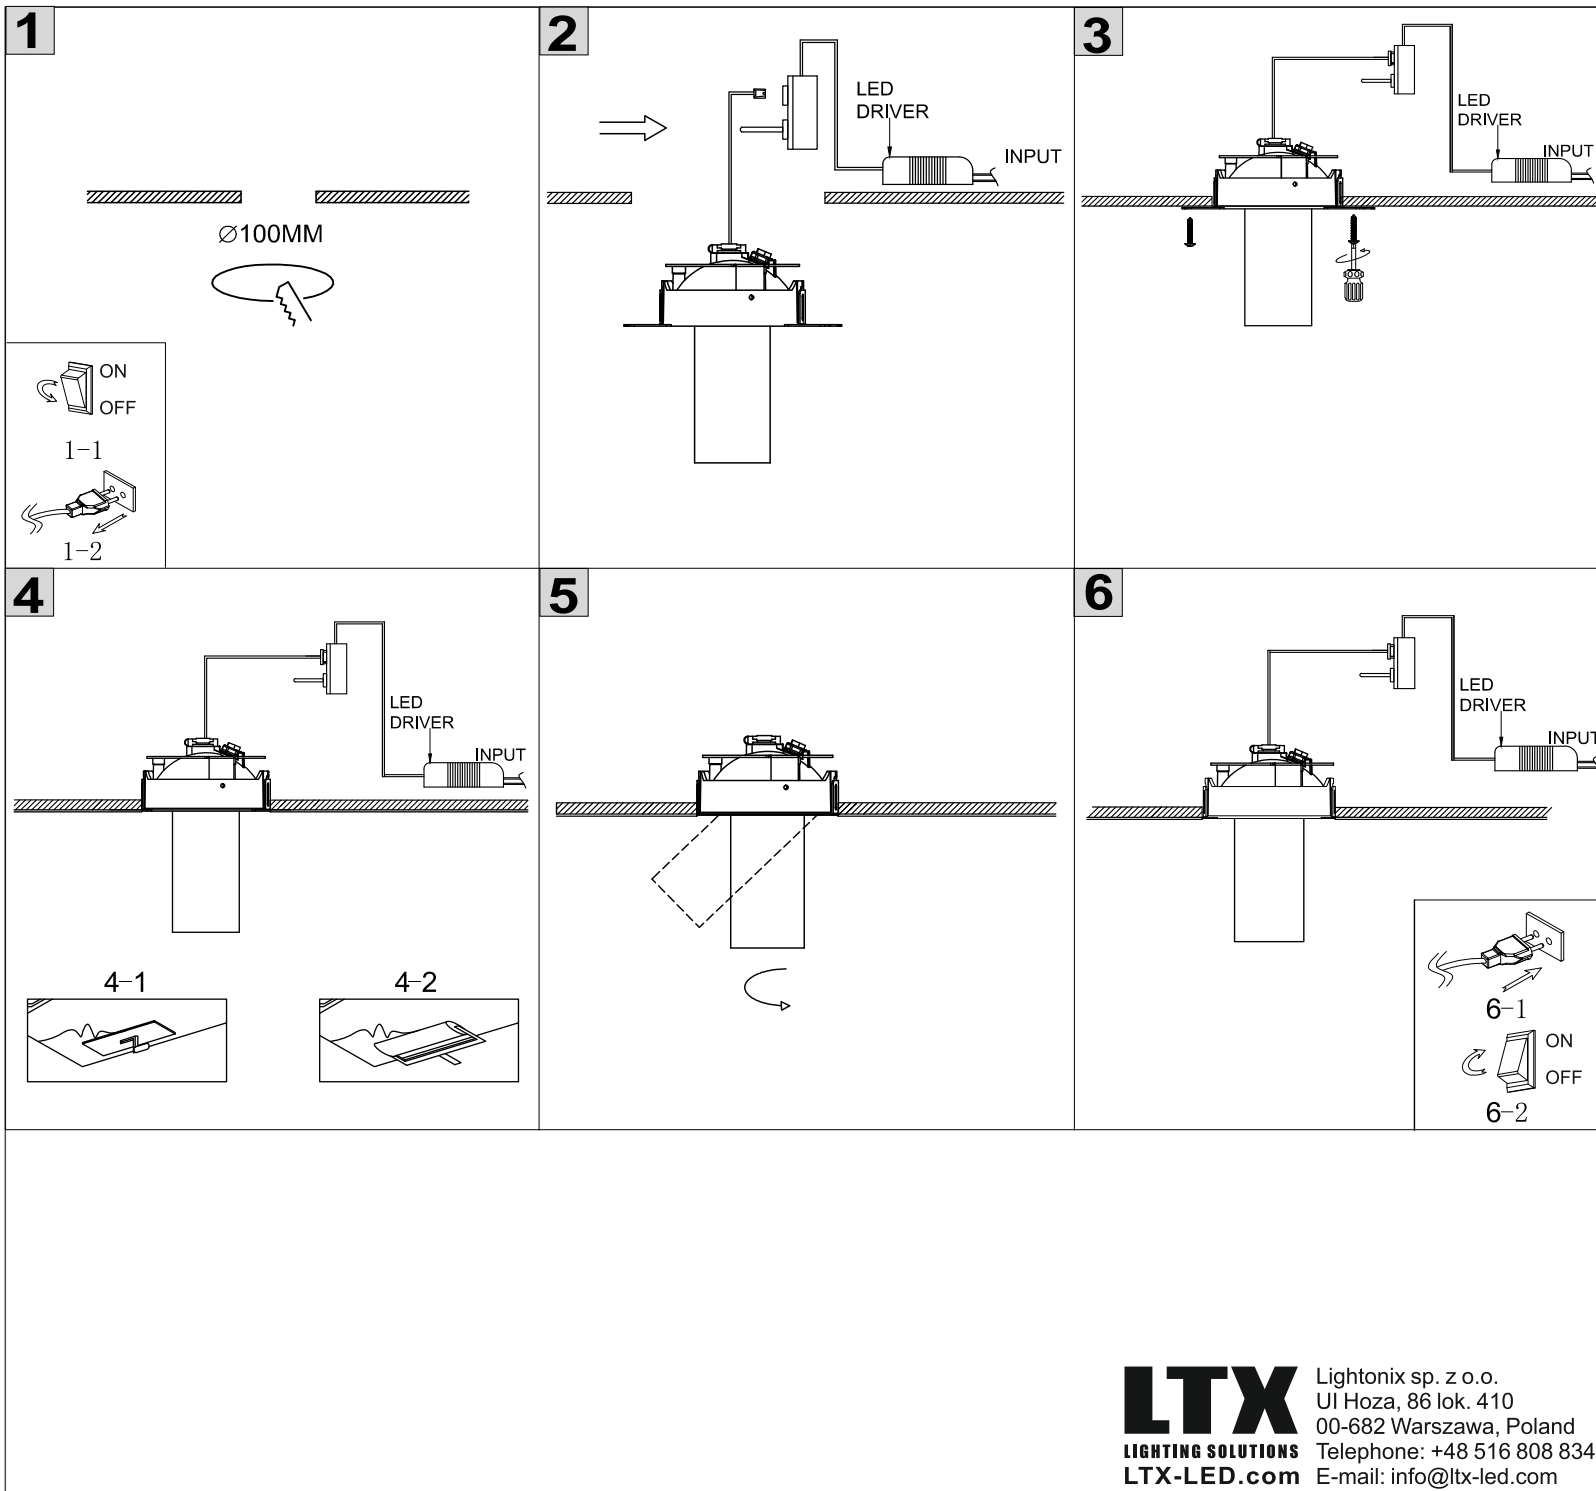

LTX
LIGHTING SOLUTIONS
LTX-LED.com

Lightonix sp. z o.o.
Ul Hoza, 86 lok. 410
00-682 Warszawa, Poland
Telephone: +48 516 808 834
E-mail: info@ltx-led.com