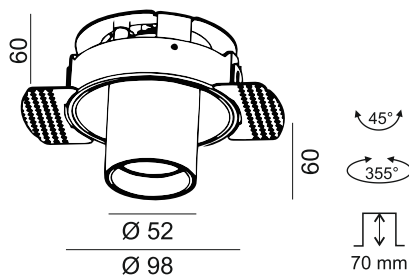

TUB M OUT TRIMLESS

01.0594.9

POWER: 12W
Input: 300mA

SAFETY INSTRUCTIONS

- The appliance should be installed, connected and tested by qualified electrician, and in accordance with local regulations.
- Turn off the power supply before installation or maintenance of the appliance, and make sure that the cables will not be squeezed or damaged by sharp edges.
- The appliance should not be covered by insulation blankets or similar materials .
- Clean the appliance with a soft cloth and a standard PH neutral detergent. Stainless steel surfaces should be maintained regularly.
- Misuse of, or changes to the appliance shall nullify the guarantee. The manufacturer is free to change the design, specifications and instructions for assembly.