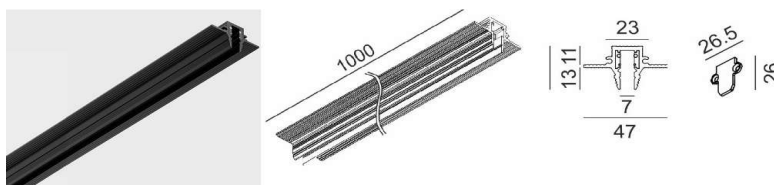

OTHER DATA

Track type	MICRO_LINE TRACK
Swivel angle	90°
Rotation angle	355°
Materials	Aluminium / Polycarbonate
Weight	0.17 kg
Gross weight	0.21 kg

DIMENSIONS

CERTIFICATIONS

**MICRO_LINE TRACK S**

	Code	Dimensions (mm):L×W×H	Color
MICRO_LINE TRACK S 1m*	14.S100.BK	1000 x 16 x 28.5	Black
MICRO_LINE TRACK S 2m*	14.S200.BK	2000 x 16 x 28.5	Black
MICRO_LINE TRACK S 3m*	14.S300.BK	3000 x 16 x 28.5	Black
MICRO_LINE END CAP S*	14.SSCAP.BK	00 x 16 x 28.5	Black
MICRO_LINE CORNER S HR*	14.S90HR.BK	35 x 35 x 28.5	Black
MICRO_LINE CORNER S IN*	14.S90IN.BK	49 x 49 x 16	Black
MICRO_LINE CORNER S OUT*	14.S90OUT.BK	49.5 x 49.5 x 16	Black
MICRO_LINE MEC JOINT*	14.R/SLNCON	19 x 12.5 x 10	Black

*Electrical connection not included

**MICRO_LINE TRACK R**

	Code	Dimensions (mm):L×W×H	Color
MICRO_LINE TRACK R 48V DC 1m*	14.R100.BK	1000 x 47 x 26	Black
MICRO_LINE TRACK R 48V DC 2m*	14.R200.BK	2000 x 47 x 26	Black
MICRO_LINE TRACK R 48V DC 3m*	14.R300.BK	3000 x 47 x 26	Black
MICRO_LINE END CAP R*	14.R/SECAP.BK	00 x 26 x 26	Black
MICRO_LINE CORNER R HR*	14.R90HR.BK	64 x 64 x 26	Black
MICRO_LINE CORNER R IN*	14.R90IN.BK	46 x 46 x 47	Black
MICRO_LINE CORNER R OUT*	14.R90OUT.BK	48 x 48 x 47	Black
MICRO_LINE MEC JOINT*	14.R/SLNCON	19 x 12.5 x 10	Black

*Electrical connection not included

**FOR ALL MICRO_LINE TRACKS**

	Code	Dimensions (mm):L×W×H	Color
MICRO_LINE ELECTRICAL JOINT FLEX	14.S2LE20.BK	200 x 7 x 23	Black
MICRO_LINE LIVE END	14.SLE60.BK	100 x 7 x 23	Black