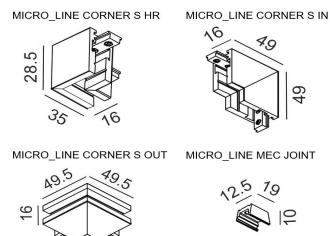

OTHER DATA

Track type	MICRO_LINE TRACK
Swivel angle	90°
Rotation angle	355°
Materials	Aluminium / Polycarbonate
Weight	0.17 kg
Gross weight	0.21 kg

DIMENSIONS

CERTIFICATIONS

**MICRO_LINE TRACK S**

	Code	Dimensions (mm):L×W×H	Color
MICRO_LINE TRACK S 1m*	14.S100.BK	1000 x 16 x 28.5	Black
MICRO_LINE TRACK S 2m*	14.S200.BK	2000 x 16 x 28.5	Black
MICRO_LINE TRACK S 3m*	14.S300.BK	3000 x 16 x 28.5	Black
MICRO_LINE END CAP S*	14.SSCAP.BK	00 x 16 x 28.5	Black
MICRO_LINE CORNER S HR*	14.S90HR.BK	35 x 35 x 28.5	Black
MICRO_LINE CORNER S IN*	14.S90IN.BK	49 x 49 x 16	Black
MICRO_LINE CORNER S OUT*	14.S90OUT.BK	49.5 x 49.5 x 16	Black
MICRO_LINE MEC JOINT*	14.R/SLNCON	19 x 12.5 x 10	Black

*Electrical connection not included

**MICRO_LINE TRACK R**

	Code	Dimensions (mm):L×W×H	Color
MICRO_LINE TRACK R 48V DC 1m*	14.R100.BK	1000 x 47 x 26	Black
MICRO_LINE TRACK R 48V DC 2m*	14.R200.BK	2000 x 47 x 26	Black
MICRO_LINE TRACK R 48V DC 3m*	14.R300.BK	3000 x 47 x 26	Black
MICRO_LINE END CAP R*	14.R/SECAP.BK	00 x 26 x 26	Black
MICRO_LINE CORNER R HR*	14.R90HR.BK	64 x 64 x 26	Black
MICRO_LINE CORNER R IN*	14.R90IN.BK	46 x 46 x 47	Black
MICRO_LINE CORNER R OUT*	14.R90OUT.BK	48 x 48 x 47	Black
MICRO_LINE MEC JOINT*	14.R/SLNCON	19 x 12.5 x 10	Black

*Electrical connection not included

**FOR ALL MICRO_LINE TRACKS**

	Code	Dimensions (mm):L×W×H	Color
MICRO_LINE ELECTRICAL JOINT FLEX	14.S2LE20.BK	200 x 7 x 23	Black
MICRO_LINE LIVE END	14.SLE60.BK	100 x 7 x 23	Black