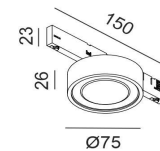

Type	CREE LED
Light beam angle	38°
Light distribution	Symmetric

ELECTRICAL

Driver	Included
Power factor	0.8
LED input Voltage (nominal)	9V
LED input Current (nominal)	700mA
Dimming	DALI
Electrical insulation class	Class III

OTHER DATA

Track type	MICRO_LINE TRACK
Swivel angle	90°
Rotation angle	355°
Materials	Aluminium / Polycarbonate
Weight	0.17 kg
Gross weight	0.21 kg

DIMENSIONS

CERTIFICATIONS

**MICRO_LINE TRACK S**

	Code	Dimensions (mm):L×W×H	Color
MICRO_LINE TRACK S 1m*	14.S100.BK	1000 x 16 x 28.5	Black
MICRO_LINE TRACK S 2m*	14.S200.BK	2000 x 16 x 28.5	Black
MICRO_LINE TRACK S 3m*	14.S300.BK	3000 x 16 x 28.5	Black
MICRO_LINE END CAP S*	14.SSCAP.BK	00 x 16 x 28.5	Black
MICRO_LINE CORNER S HR*	14.S90HR.BK	35 x 35 x 28.5	Black
MICRO_LINE CORNER S IN*	14.S90IN.BK	49 x 49 x 16	Black
MICRO_LINE CORNER S OUT*	14.S90OUT.BK	49.5 x 49.5 x 16	Black
MICRO_LINE MEC JOINT*	14.R/SLNCON	19 x 12.5 x 10	Black

*Electrical connection not included

**MICRO_LINE TRACK R**

	Code	Dimensions (mm):L×W×H	Color
MICRO_LINE TRACK R 48V DC 1m*	14.R100.BK	1000 x 47 x 26	Black
MICRO_LINE TRACK R 48V DC 2m*	14.R200.BK	2000 x 47 x 26	Black
MICRO_LINE TRACK R 48V DC 3m*	14.R300.BK	3000 x 47 x 26	Black
MICRO_LINE END CAP R*	14.R/SECAP.BK	00 x 26 x 26	Black
MICRO_LINE CORNER R HR*	14.R90HR.BK	64 x 64 x 26	Black
MICRO_LINE CORNER R IN*	14.R90IN.BK	46 x 46 x 47	Black
MICRO_LINE CORNER R OUT*	14.R90OUT.BK	48 x 48 x 47	Black
MICRO_LINE MEC JOINT*	14.R/SLNCON	19 x 12.5 x 10	Black

*Electrical connection not included

**FOR ALL MICRO_LINE TRACKS**

	Code	Dimensions (mm):L×W×H	Color
MICRO_LINE ELECTRICAL JOINT FLEX	14.S2LE20.BK	200 x 7 x 23	Black
MICRO_LINE LIVE END	14.SLE60.BK	100 x 7 x 23	Black