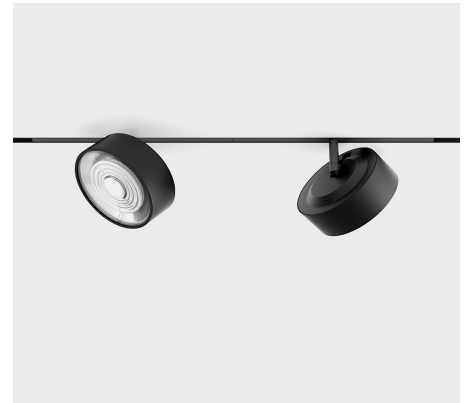

MICRO_LINE SOL MINI

Code	14.7526.7.930.DALI.BK
Color	Black
Input Wattage	6.3W
Luminaire luminous flux	605Lm
Luminaire efficacy	96lm/W
CCT	3000K
CRI	>90
Voltage (V)	48VDC
Warranty	5 Years
IP Grade	IP20

OPTICAL

Type	CREE LED
Light beam angle	38°
Light distribution	Symmetric

ELECTRICAL

Driver	Included
Power factor	0.8
LED input Voltage (nominal)	9V
LED input Current (nominal)	700mA
Dimming	DALI
Electrical insulation class	Class III

OTHER DATA

Track type	MICRO_LINE TRACK
Swivel angle	90°
Rotation angle	355°
Materials	Aluminium / Polycarbonate
Weight	0.17 kg
Gross weight	0.21 kg

DIMENSIONS

CERTIFICATIONS

**MICRO_LINE TRACK S**

	Code	Dimensions (mm):L×W×H	Color
MICRO_LINE TRACK S 1m*	14.S100.BK	1000 x 16 x 28.5	Black
MICRO_LINE TRACK S 2m*	14.S200.BK	2000 x 16 x 28.5	Black
MICRO_LINE TRACK S 3m*	14.S300.BK	3000 x 16 x 28.5	Black
MICRO_LINE END CAP S*	14.SSCAP.BK	00 x 16 x 28.5	Black
MICRO_LINE CORNER S HR*	14.S90HR.BK	35 x 35 x 28.5	Black
MICRO_LINE CORNER S IN*	14.S90IN.BK	49 x 49 x 16	Black
MICRO_LINE CORNER S OUT*	14.S90OUT.BK	49.5 x 49.5 x 16	Black
MICRO_LINE MEC JOINT*	14.R/SLNCON	19 x 12.5 x 10	Black