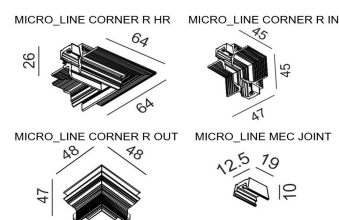

OTHER DATA

Track type	MICRO_LINE TRACK
Swivel angle	90°
Rotation angle	355°
Materials	Aluminium / Polycarbonate
Weight	0.17 kg
Gross weight	0.21 kg

DIMENSIONS

CERTIFICATIONS

**MICRO_LINE TRACK S**

	Code	Dimensions (mm):L×W×H	Color
MICRO_LINE TRACK S 1m*	14.S100.BK	1000 x 16 x 28.5	Black
MICRO_LINE TRACK S 2m*	14.S200.BK	2000 x 16 x 28.5	Black
MICRO_LINE TRACK S 3m*	14.S300.BK	3000 x 16 x 28.5	Black
MICRO_LINE END CAP S*	14.SSCAP.BK	00 x 16 x 28.5	Black
MICRO_LINE CORNER S HR*	14.S90HR.BK	35 x 35 x 28.5	Black
MICRO_LINE CORNER S IN*	14.S90IN.BK	49 x 49 x 16	Black
MICRO_LINE CORNER S OUT*	14.S90OUT.BK	49.5 x 49.5 x 16	Black
MICRO_LINE MEC JOINT*	14.R/SLNCON	19 x 12.5 x 10	Black

*Electrical connection not included

**MICRO_LINE TRACK R**

	Code	Dimensions (mm):L×W×H	Color
MICRO_LINE TRACK R 48V DC 1m*	14.R100.BK	1000 x 47 x 26	Black
MICRO_LINE TRACK R 48V DC 2m*	14.R200.BK	2000 x 47 x 26	Black
MICRO_LINE TRACK R 48V DC 3m*	14.R300.BK	3000 x 47 x 26	Black
MICRO_LINE END CAP R*	14.R/SECAP.BK	00 x 26 x 26	Black
MICRO_LINE CORNER R HR*	14.R90HR.BK	64 x 64 x 26	Black
MICRO_LINE CORNER R IN*	14.R90IN.BK	46 x 46 x 47	Black
MICRO_LINE CORNER R OUT*	14.R90OUT.BK	48 x 48 x 47	Black
MICRO_LINE MEC JOINT*	14.R/SLNCON	19 x 12.5 x 10	Black

*Electrical connection not included

**FOR ALL MICRO_LINE TRACKS**

	Code	Dimensions (mm):L×W×H	Color
MICRO_LINE ELECTRICAL JOINT FLEX	14.S2LE20.BK	200 x 7 x 23	Black
MICRO_LINE LIVE END	14.SLE60.BK	100 x 7 x 23	Black