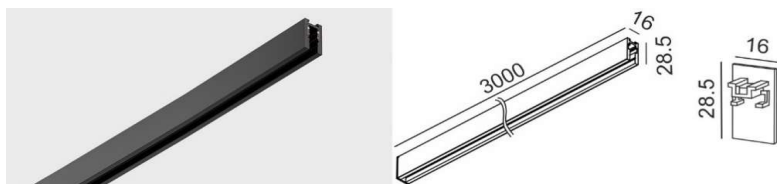

OTHER DATA

Track type	MICRO_LINE TRACK
Swivel angle	90°
Rotation angle	355°
Materials	Aluminium / Polycarbonate
Weight	0.17 kg
Gross weight	0.21 kg

DIMENSIONS

CERTIFICATIONS

**MICRO_LINE TRACK S**

	Code	Dimensions (mm):L×W×H	Color
MICRO_LINE TRACK S 1m*	14.S100.BK	1000 x 16 x 28.5	Black
MICRO_LINE TRACK S 2m*	14.S200.BK	2000 x 16 x 28.5	Black
MICRO_LINE TRACK S 3m*	14.S300.BK	3000 x 16 x 28.5	Black
MICRO_LINE END CAP S*	14.SSCAP.BK	00 x 16 x 28.5	Black
MICRO_LINE CORNER S HR*	14.S90HR.BK	35 x 35 x 28.5	Black
MICRO_LINE CORNER S IN*	14.S90IN.BK	49 x 49 x 16	Black
MICRO_LINE CORNER S OUT*	14.S90OUT.BK	49.5 x 49.5 x 16	Black
MICRO_LINE MEC JOINT*	14.R/SLNCON	19 x 12.5 x 10	Black

*Electrical connection not included

**MICRO_LINE TRACK R**

	Code	Dimensions (mm):L×W×H	Color
MICRO_LINE TRACK R 48V DC 1m*	14.R100.BK	1000 x 47 x 26	Black
MICRO_LINE TRACK R 48V DC 2m*	14.R200.BK	2000 x 47 x 26	Black
MICRO_LINE TRACK R 48V DC 3m*	14.R300.BK	3000 x 47 x 26	Black
MICRO_LINE END CAP R*	14.R/SECAP.BK	00 x 26 x 26	Black
MICRO_LINE CORNER R HR*	14.R90HR.BK	64 x 64 x 26	Black
MICRO_LINE CORNER R IN*	14.R90IN.BK	46 x 46 x 47	Black
MICRO_LINE CORNER R OUT*	14.R90OUT.BK	48 x 48 x 47	Black
MICRO_LINE MEC JOINT*	14.R/SLNCON	19 x 12.5 x 10	Black

*Electrical connection not included

**FOR ALL MICRO_LINE TRACKS**

	Code	Dimensions (mm):L×W×H	Color
MICRO_LINE ELECTRICAL JOINT FLEX	14.S2LE20.BK	200 x 7 x 23	Black
MICRO_LINE LIVE END	14.SLE60.BK	100 x 7 x 23	Black