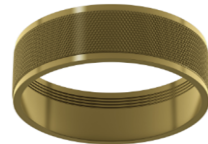

## OPTICAL

Type	CREE LED
Light beam angle	45°
Light distribution	Symmetric

## ACCESSORY

SOL M RING

# SOL ACCESSORY

Model SOL M GRAIN  
 Category Accessories

Code SOL M GRN WH  
 Color WHITE

Code SOL M GRN BK  
 Color BLACK

Code SOL M GRN BR  
 Color BRASS

Code SOL M GRN CP  
 Color COPPER

Code SOL M GRN CR  
 Color CHROME

Code SOL M GRN CF  
 Color COFFEE

Code SOL M GRN BZ  
 Color BRONZE

Code SOL M GRN DB  
 Color DIAMOND BLACK

Code SOL M GRN SB  
 Color SAHARA BEIGE