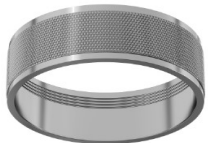

# SOL SURF MINI

Code	02.7526.7.930.BK
Color	Black
Input Wattage	7 W
Luminaire luminous flux	624 Lm
Luminaire efficacy	89,14 lm/W
CCT	3000K
CRI	>90
Voltage (V)	220-240V, 50/60Hz
Warranty	5 Years
IP Grade	IP20

## OPTICAL

Type	CREE LED
Light beam angle	45°
Light distribution	Symmetric

## ACCESSORY

SOL M RING

# SOL ACCESSORY

Model SOL M GRAIN  
 Category Accessories

Code SOL M GRN WH  
 Color WHITE

Code SOL M GRN BK  
 Color BLACK

Code SOL M GRN BR  
 Color BRASS

Code SOL M GRN CP  
 Color COPPER

Code SOL M GRN CR  
 Color CHROME