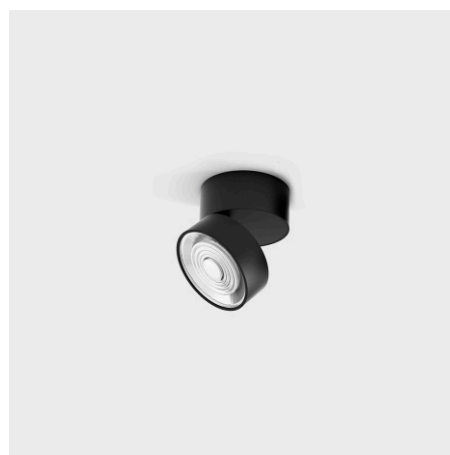

SOL SURF MINI

Code	02.7526.7.930.BK
Color	Black
Input Wattage	7 W
Luminaire luminous flux	624 Lm
Luminaire efficacy	89,14 lm/W
CCT	3000K
CRI	>90
Voltage (V)	220-240V, 50/60Hz
Warranty	5 Years
IP Grade	IP20

OPTICAL

Type	CREE LED
Light beam angle	45°
Light distribution	Symmetric

ELECTRICAL

Driver	Included
Power system	8,2 W
Output Current	350mA
Dimming	NO DIM
Input Voltage	220-240V
Input Frequency	50-60Hz

OTHER DATA

Swivel angle	90°
Rotation angle	355°
Mounting	Surface
Construction material	Aluminium / Polycarbonate
Operating Ambient Temp.	-20 to 40 °C
Weight	0,27 kg
Gross weight	0,36 kg

CERTIFICATIONS