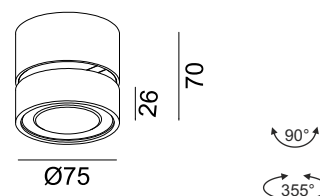

# SOL SURF MINI

Code	02.7526.7.930.BK
Color	Black
Input Wattage	7 W
Luminaire luminous flux	624 Lm
Luminaire efficacy	89,14 lm/W
CCT	3000K
CRI	>90
Voltage (V)	220-240V, 50/60Hz
Warranty	5 Years
IP Grade	IP20

## OPTICAL

Type	CREE LED
Light beam angle	45°
Light distribution	Symmetric

## OTHER DATA

Swivel angle	90°
Rotation angle	355°
Mounting	Surface
Construction material	Aluminium / Polycarbonate
Operating Ambient Temp.	-20 to 40 °C
Weight	0,27 kg
Gross weight	0,36 kg

## DIMENSIONS