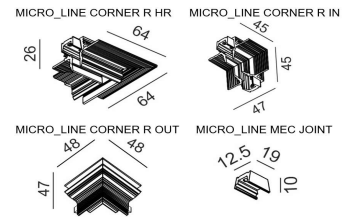

OTHER DATA

Track type	MICRO_LINE TRACK
Swivel angle	0°
Rotation angle	0°
Materials	Aluminium / Polycarbonate
Weight	-
Gross weight	-

DIMENSIONS

CERTIFICATIONS

MICRO_LINE TRACK S

	Code	Dimensions (mm):L×W×H	Color
MICRO_LINE TRACK S 1m*	14.S100.BK	1000 x 16 x 28.5	Black
MICRO_LINE TRACK S 2m*	14.S200.BK	2000 x 16 x 28.5	Black
MICRO_LINE TRACK S 3m*	14.S300.BK	3000 x 16 x 28.5	Black
MICRO_LINE END CAP S*	14.SSCAP.BK	00 x 16 x 28.5	Black
MICRO_LINE CORNER S HR*	14.S90HR.BK	35 x 35 x 28.5	Black
MICRO_LINE CORNER S IN*	14.S90IN.BK	49 x 49 x 16	Black
MICRO_LINE CORNER S OUT*	14.S90OUT.BK	49.5 x 49.5 x 16	Black
MICRO_LINE MEC JOINT*	14.R/SLNCON	19 x 12.5 x 10	Black

*Electrical connection not included

MICRO_LINE TRACK R

	Code	Dimensions (mm):L×W×H	Color
MICRO_LINE TRACK R 48V DC 1m*	14.R100.BK	1000 x 47 x 26	Black
MICRO_LINE TRACK R 48V DC 2m*	14.R200.BK	2000 x 47 x 26	Black
MICRO_LINE TRACK R 48V DC 3m*	14.R300.BK	3000 x 47 x 26	Black
MICRO_LINE END CAP R*	14.R/SECAP.BK	00 x 26 x 26	Black
MICRO_LINE CORNER R HR*	14.R90HR.BK	64 x 64 x 26	Black
MICRO_LINE CORNER R IN*	14.R90IN.BK	46 x 46 x 47	Black
MICRO_LINE CORNER R OUT*	14.R90OUT.BK	48 x 48 x 47	Black
MICRO_LINE MEC JOINT*	14.R/SLNCON	19 x 12.5 x 10	Black

*Electrical connection not included

FOR ALL MICRO_LINE TRACKS

	Code	Dimensions (mm):L×W×H	Color
MICRO_LINE ELECTRICAL JOINT FLEX	14.S2LE20.BK	200 x 7 x 23	Black
MICRO_LINE LIVE END	14.SLE60.BK	100 x 7 x 23	Black