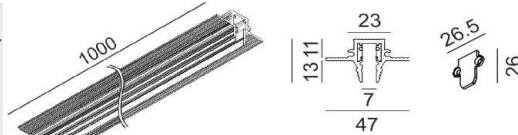

OPTICAL

Type	LED
Light beam angle	113°
Light distribution	Symmetric

ELECTRICAL

Driver	Included
Power factor	0.8
LED input Voltage (nominal)	-
LED input Current (nominal)	-
Dimming	ON/OFF
Electrical insulation class	Class III

OTHER DATA

Track type	MICRO_LINE TRACK
Swivel angle	0°
Rotation angle	0°
Materials	Aluminium / Polycarbonate
Weight	-
Gross weight	-

DIMENSIONS

CERTIFICATIONS

MICRO_LINE TRACK S

	Code	Dimensions (mm):L×W×H	Color
MICRO_LINE TRACK S 1m*	14.S100.BK	1000 x 16 x 28.5	Black
MICRO_LINE TRACK S 2m*	14.S200.BK	2000 x 16 x 28.5	Black
MICRO_LINE TRACK S 3m*	14.S300.BK	3000 x 16 x 28.5	Black
MICRO_LINE END CAP S*	14.SSCAP.BK	00 x 16 x 28.5	Black
MICRO_LINE CORNER S HR*	14.S90HR.BK	35 x 35 x 28.5	Black
MICRO_LINE CORNER S IN*	14.S90IN.BK	49 x 49 x 16	Black
MICRO_LINE CORNER S OUT*	14.S90OUT.BK	49.5 x 49.5 x 16	Black
MICRO_LINE MEC JOINT*	14.R/SLNCON	19 x 12.5 x 10	Black

*Electrical connection not included

MICRO_LINE TRACK R

	Code	Dimensions (mm):L×W×H	Color
MICRO_LINE TRACK R 48V DC 1m*	14.R100.BK	1000 x 47 x 26	Black
MICRO_LINE TRACK R 48V DC 2m*	14.R200.BK	2000 x 47 x 26	Black
MICRO_LINE TRACK R 48V DC 3m*	14.R300.BK	3000 x 47 x 26	Black
MICRO_LINE END CAP R*	14.R/SECAP.BK	00 x 26 x 26	Black
MICRO_LINE CORNER R HR*	14.R90HR.BK	64 x 64 x 26	Black
MICRO_LINE CORNER R IN*	14.R90IN.BK	46 x 46 x 47	Black
MICRO_LINE CORNER R OUT*	14.R90OUT.BK	48 x 48 x 47	Black
MICRO_LINE MEC JOINT*	14.R/SLNCON	19 x 12.5 x 10	Black

*Electrical connection not included

FOR ALL MICRO_LINE TRACKS

	Code	Dimensions (mm):L×W×H	Color
MICRO_LINE ELECTRICAL JOINT FLEX	14.S2LE20.BK	200 x 7 x 23	Black
MICRO_LINE LIVE END	14.SLE60.BK	100 x 7 x 23	Black