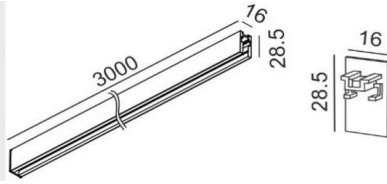

OPTICAL

Type	LED
Light beam angle	113°
Light distribution	Symmetric

ELECTRICAL

Driver	Included
Power factor	0.8
LED input Voltage (nominal)	-
LED input Current (nominal)	-
Dimming	ON/OFF
Electrical insulation class	Class III

OTHER DATA

Track type	MICRO_LINE TRACK
Swivel angle	0°
Rotation angle	0°
Materials	Aluminium / Polycarbonate
Weight	-
Gross weight	-

DIMENSIONS

CERTIFICATIONS

MICRO_LINE TRACK S

	Code	Dimensions (mm):L×W×H	Color
MICRO_LINE TRACK S 1m*	14.S100.BK	1000 x 16 x 28.5	Black
MICRO_LINE TRACK S 2m*	14.S200.BK	2000 x 16 x 28.5	Black
MICRO_LINE TRACK S 3m*	14.S300.BK	3000 x 16 x 28.5	Black
MICRO_LINE END CAP S*	14.SSCAP.BK	00 x 16 x 28.5	Black
MICRO_LINE CORNER S HR*	14.S90HR.BK	35 x 35 x 28.5	Black
MICRO_LINE CORNER S IN*	14.S90IN.BK	49 x 49 x 16	Black
MICRO_LINE CORNER S OUT*	14.S90OUT.BK	49.5 x 49.5 x 16	Black
MICRO_LINE MEC JOINT*	14.R/SLNCON	19 x 12.5 x 10	Black

*Electrical connection not included

MICRO_LINE TRACK R

	Code	Dimensions (mm):L×W×H	Color
MICRO_LINE TRACK R 48V DC 1m*	14.R100.BK	1000 x 47 x 26	Black
MICRO_LINE TRACK R 48V DC 2m*	14.R200.BK	2000 x 47 x 26	Black
MICRO_LINE TRACK R 48V DC 3m*	14.R300.BK	3000 x 47 x 26	Black
MICRO_LINE END CAP R*	14.R/SECAP.BK	00 x 26 x 26	Black
MICRO_LINE CORNER R HR*	14.R90HR.BK	64 x 64 x 26	Black
MICRO_LINE CORNER R IN*	14.R90IN.BK	46 x 46 x 47	Black
MICRO_LINE CORNER R OUT*	14.R90OUT.BK	48 x 48 x 47	Black
MICRO_LINE MEC JOINT*	14.R/SLNCON	19 x 12.5 x 10	Black

*Electrical connection not included

FOR ALL MICRO_LINE TRACKS

	Code	Dimensions (mm):L×W×H	Color
MICRO_LINE ELECTRICAL JOINT FLEX	14.S2LE20.BK	200 x 7 x 23	Black
MICRO_LINE LIVE END	14.SLE60.BK	100 x 7 x 23	Black