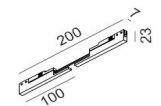

OTHER DATA

Track type	MICRO_LINE TRACK
Swivel angle	0°
Rotation angle	0°
Materials	Aluminium / Polycarbonate
Weight	-
Gross weight	-

DIMENSIONS

CERTIFICATIONS

MICRO_LINE TRACK S

	Code	Dimensions (mm):L×W×H	Color
MICRO_LINE TRACK S 1m*	14.S100.BK	1000 x 16 x 28.5	Black
MICRO_LINE TRACK S 2m*	14.S200.BK	2000 x 16 x 28.5	Black
MICRO_LINE TRACK S 3m*	14.S300.BK	3000 x 16 x 28.5	Black
MICRO_LINE END CAP S*	14.SSCAP.BK	00 x 16 x 28.5	Black
MICRO_LINE CORNER S HR*	14.S90HR.BK	35 x 35 x 28.5	Black
MICRO_LINE CORNER S IN*	14.S90IN.BK	49 x 49 x 16	Black
MICRO_LINE CORNER S OUT*	14.S90OUT.BK	49.5 x 49.5 x 16	Black
MICRO_LINE MEC JOINT*	14.R/SLNCON	19 x 12.5 x 10	Black

*Electrical connection not included

MICRO_LINE TRACK R

	Code	Dimensions (mm):L×W×H	Color
MICRO_LINE TRACK R 48V DC 1m*	14.R100.BK	1000 x 47 x 26	Black
MICRO_LINE TRACK R 48V DC 2m*	14.R200.BK	2000 x 47 x 26	Black
MICRO_LINE TRACK R 48V DC 3m*	14.R300.BK	3000 x 47 x 26	Black
MICRO_LINE END CAP R*	14.R/SECAP.BK	00 x 26 x 26	Black
MICRO_LINE CORNER R HR*	14.R90HR.BK	64 x 64 x 26	Black
MICRO_LINE CORNER R IN*	14.R90IN.BK	46 x 46 x 47	Black
MICRO_LINE CORNER R OUT*	14.R90OUT.BK	48 x 48 x 47	Black
MICRO_LINE MEC JOINT*	14.R/SLNCON	19 x 12.5 x 10	Black

*Electrical connection not included

FOR ALL MICRO_LINE TRACKS

	Code	Dimensions (mm):L×W×H	Color
MICRO_LINE ELECTRICAL JOINT FLEX	14.S2LE20.BK	200 x 7 x 23	Black
MICRO_LINE LIVE END	14.SLE60.BK	100 x 7 x 23	Black