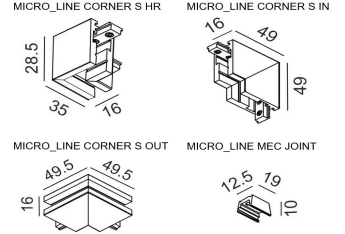

OTHER DATA

Track type	MICRO_LINE TRACK
Swivel angle	0°
Rotation angle	0°
Materials	Aluminium / Polycarbonate
Weight	-
Gross weight	-

DIMENSIONS

CERTIFICATIONS

MICRO_LINE TRACK S

	Code	Dimensions (mm):L×W×H	Color
MICRO_LINE TRACK S 1m*	14.S100.BK	1000 x 16 x 28.5	Black
MICRO_LINE TRACK S 2m*	14.S200.BK	2000 x 16 x 28.5	Black
MICRO_LINE TRACK S 3m*	14.S300.BK	3000 x 16 x 28.5	Black
MICRO_LINE END CAP S*	14.SSCAP.BK	00 x 16 x 28.5	Black
MICRO_LINE CORNER S HR*	14.S90HR.BK	35 x 35 x 28.5	Black
MICRO_LINE CORNER S IN*	14.S90IN.BK	49 x 49 x 16	Black
MICRO_LINE CORNER S OUT*	14.S90OUT.BK	49.5 x 49.5 x 16	Black
MICRO_LINE MEC JOINT*	14.R/SLNCON	19 x 12.5 x 10	Black

*Electrical connection not included

MICRO_LINE TRACK R

	Code	Dimensions (mm):L×W×H	Color
MICRO_LINE TRACK R 48V DC 1m*	14.R100.BK	1000 x 47 x 26	Black
MICRO_LINE TRACK R 48V DC 2m*	14.R200.BK	2000 x 47 x 26	Black
MICRO_LINE TRACK R 48V DC 3m*	14.R300.BK	3000 x 47 x 26	Black
MICRO_LINE END CAP R*	14.R/SECAP.BK	00 x 26 x 26	Black
MICRO_LINE CORNER R HR*	14.R90HR.BK	64 x 64 x 26	Black
MICRO_LINE CORNER R IN*	14.R90IN.BK	46 x 46 x 47	Black
MICRO_LINE CORNER R OUT*	14.R90OUT.BK	48 x 48 x 47	Black
MICRO_LINE MEC JOINT*	14.R/SLNCON	19 x 12.5 x 10	Black

*Electrical connection not included

FOR ALL MICRO_LINE TRACKS

	Code	Dimensions (mm):L×W×H	Color
MICRO_LINE ELECTRICAL JOINT FLEX	14.S2LE20.BK	200 x 7 x 23	Black
MICRO_LINE LIVE END	14.SLE60.BK	100 x 7 x 23	Black