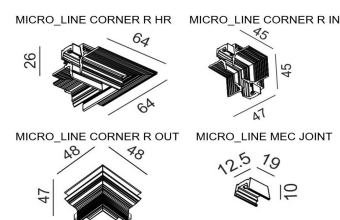

OTHER DATA

Track type	MICRO_LINE TRACK
Swivel angle	90°
Rotation angle	355°
Materials	Aluminium / Polycarbonate
Weight	0.17 kg
Gross weight	0.21 kg

DIMENSIONS

CERTIFICATIONS

**MICRO_LINE TRACK S**

	Code	Dimensions (mm):L×W×H	Color
MICRO_LINE TRACK S 1m*	14.S100.BK	1000 x 16 x 28.5	Black
MICRO_LINE TRACK S 2m*	14.S200.BK	2000 x 16 x 28.5	Black
MICRO_LINE TRACK S 3m*	14.S300.BK	3000 x 16 x 28.5	Black
MICRO_LINE END CAP S*	14.SSCAP.BK	00 x 16 x 28.5	Black
MICRO_LINE CORNER S HR*	14.S90HR.BK	35 x 35 x 28.5	Black
MICRO_LINE CORNER S IN*	14.S90IN.BK	49 x 49 x 16	Black
MICRO_LINE CORNER S OUT*	14.S90OUT.BK	49.5 x 49.5 x 16	Black
MICRO_LINE MEC JOINT*	14.R/SLNCON	19 x 12.5 x 10	Black

*Electrical connection not included

**MICRO_LINE TRACK R**

	Code	Dimensions (mm):L×W×H	Color
MICRO_LINE TRACK R 48V DC 1m*	14.R100.BK	1000 x 47 x 26	Black
MICRO_LINE TRACK R 48V DC 2m*	14.R200.BK	2000 x 47 x 26	Black
MICRO_LINE TRACK R 48V DC 3m*	14.R300.BK	3000 x 47 x 26	Black
MICRO_LINE END CAP R*	14.R/SECAP.BK	00 x 26 x 26	Black
MICRO_LINE CORNER R HR*	14.R90HR.BK	64 x 64 x 26	Black
MICRO_LINE CORNER R IN*	14.R90IN.BK	46 x 46 x 47	Black
MICRO_LINE CORNER R OUT*	14.R90OUT.BK	48 x 48 x 47	Black
MICRO_LINE MEC JOINT*	14.R/SLNCON	19 x 12.5 x 10	Black

*Electrical connection not included

**FOR ALL MICRO_LINE TRACKS**

	Code	Dimensions (mm):L×W×H	Color
MICRO_LINE ELECTRICAL JOINT FLEX	14.S2LE20.BK	200 x 7 x 23	Black
MICRO_LINE LIVE END	14.SLE60.BK	100 x 7 x 23	Black