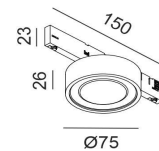

Type	CREE LED
Light beam angle	38°
Light distribution	Symmetric

ELECTRICAL

Driver	Included
Power factor	0.8
LED input Voltage (nominal)	9V
LED input Current (nominal)	700mA
Dimming	ON/OFF
Electrical insulation class	Class III

OTHER DATA

Track type	MICRO_LINE TRACK
Swivel angle	90°
Rotation angle	355°
Materials	Aluminium / Polycarbonate
Weight	0.17 kg
Gross weight	0.21 kg

DIMENSIONS

CERTIFICATIONS

**MICRO_LINE TRACK S**

	Code	Dimensions (mm):L×W×H	Color
MICRO_LINE TRACK S 1m*	14.S100.BK	1000 x 16 x 28.5	Black
MICRO_LINE TRACK S 2m*	14.S200.BK	2000 x 16 x 28.5	Black
MICRO_LINE TRACK S 3m*	14.S300.BK	3000 x 16 x 28.5	Black
MICRO_LINE END CAP S*	14.SSCAP.BK	00 x 16 x 28.5	Black
MICRO_LINE CORNER S HR*	14.S90HR.BK	35 x 35 x 28.5	Black
MICRO_LINE CORNER S IN*	14.S90IN.BK	49 x 49 x 16	Black
MICRO_LINE CORNER S OUT*	14.S90OUT.BK	49.5 x 49.5 x 16	Black
MICRO_LINE MEC JOINT*	14.R/SLNCON	19 x 12.5 x 10	Black

*Electrical connection not included

**MICRO_LINE TRACK R**

	Code	Dimensions (mm):L×W×H	Color
MICRO_LINE TRACK R 48V DC 1m*	14.R100.BK	1000 x 47 x 26	Black
MICRO_LINE TRACK R 48V DC 2m*	14.R200.BK	2000 x 47 x 26	Black
MICRO_LINE TRACK R 48V DC 3m*	14.R300.BK	3000 x 47 x 26	Black
MICRO_LINE END CAP R*	14.R/SECAP.BK	00 x 26 x 26	Black
MICRO_LINE CORNER R HR*	14.R90HR.BK	64 x 64 x 26	Black
MICRO_LINE CORNER R IN*	14.R90IN.BK	46 x 46 x 47	Black
MICRO_LINE CORNER R OUT*	14.R90OUT.BK	48 x 48 x 47	Black
MICRO_LINE MEC JOINT*	14.R/SLNCON	19 x 12.5 x 10	Black

*Electrical connection not included

**FOR ALL MICRO_LINE TRACKS**

	Code	Dimensions (mm):L×W×H	Color
MICRO_LINE ELECTRICAL JOINT FLEX	14.S2LE20.BK	200 x 7 x 23	Black
MICRO_LINE LIVE END	14.SLE60.BK	100 x 7 x 23	Black