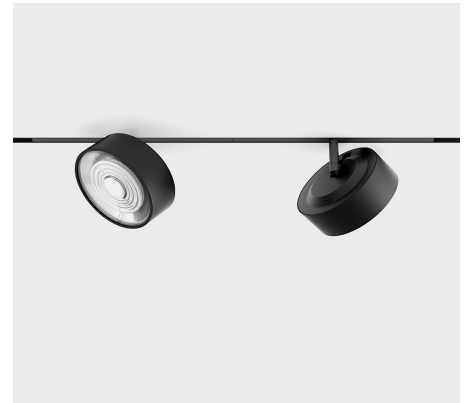

MICRO_LINE SOL MINI

Code	14.7526.7.930.BK
Color	Black
Input Wattage	6.3W
Luminaire luminous flux	605Lm
Luminaire efficacy	96lm/W
CCT	3000K
CRI	>90
Voltage (V)	48VDC
Warranty	5 Years
IP Grade	IP20

OPTICAL

Type	CREE LED
Light beam angle	38°
Light distribution	Symmetric

ELECTRICAL

Driver	Included
Power factor	0.8
LED input Voltage (nominal)	9V
LED input Current (nominal)	700mA
Dimming	ON/OFF
Electrical insulation class	Class III

OTHER DATA

Track type	MICRO_LINE TRACK
Swivel angle	90°
Rotation angle	355°
Materials	Aluminium / Polycarbonate
Weight	0.17 kg
Gross weight	0.21 kg

DIMENSIONS

CERTIFICATIONS

**MICRO_LINE TRACK S**

	Code	Dimensions (mm):L×W×H	Color
MICRO_LINE TRACK S 1m*	14.S100.BK	1000 x 16 x 28.5	Black
MICRO_LINE TRACK S 2m*	14.S200.BK	2000 x 16 x 28.5	Black
MICRO_LINE TRACK S 3m*	14.S300.BK	3000 x 16 x 28.5	Black
MICRO_LINE END CAP S*	14.SSCAP.BK	00 x 16 x 28.5	Black
MICRO_LINE CORNER S HR*	14.S90HR.BK	35 x 35 x 28.5	Black
MICRO_LINE CORNER S IN*	14.S90IN.BK	49 x 49 x 16	Black
MICRO_LINE CORNER S OUT*	14.S90OUT.BK	49.5 x 49.5 x 16	Black
MICRO_LINE MEC JOINT*	14.R/SLNCON	19 x 12.5 x 10	Black