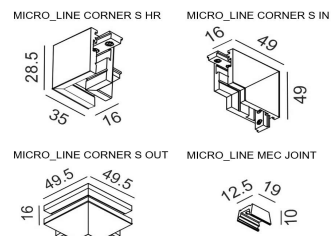

OTHER DATA

Track type	MICRO_LINE TRACK
Swivel angle	90°
Rotation angle	355°
Materials	Aluminium / Polycarbonate
Weight	0.17 kg
Gross weight	0.21 kg

DIMENSIONS

CERTIFICATIONS

**MICRO_LINE TRACK S**

	Code	Dimensions (mm):L×W×H	Color
MICRO_LINE TRACK S 1m*	14.S100.BK	1000 x 16 x 28.5	Black
MICRO_LINE TRACK S 2m*	14.S200.BK	2000 x 16 x 28.5	Black
MICRO_LINE TRACK S 3m*	14.S300.BK	3000 x 16 x 28.5	Black
MICRO_LINE END CAP S*	14.SSCAP.BK	00 x 16 x 28.5	Black
MICRO_LINE CORNER S HR*	14.S90HR.BK	35 x 35 x 28.5	Black
MICRO_LINE CORNER S IN*	14.S90IN.BK	49 x 49 x 16	Black
MICRO_LINE CORNER S OUT*	14.S90OUT.BK	49.5 x 49.5 x 16	Black
MICRO_LINE MEC JOINT*	14.R/SLNCON	19 x 12.5 x 10	Black

*Electrical connection not included

**MICRO_LINE TRACK R**

	Code	Dimensions (mm):L×W×H	Color
MICRO_LINE TRACK R 48V DC 1m*	14.R100.BK	1000 x 47 x 26	Black
MICRO_LINE TRACK R 48V DC 2m*	14.R200.BK	2000 x 47 x 26	Black
MICRO_LINE TRACK R 48V DC 3m*	14.R300.BK	3000 x 47 x 26	Black
MICRO_LINE END CAP R*	14.R/SECAP.BK	00 x 26 x 26	Black
MICRO_LINE CORNER R HR*	14.R90HR.BK	64 x 64 x 26	Black
MICRO_LINE CORNER R IN*	14.R90IN.BK	46 x 46 x 47	Black
MICRO_LINE CORNER R OUT*	14.R90OUT.BK	48 x 48 x 47	Black
MICRO_LINE MEC JOINT*	14.R/SLNCON	19 x 12.5 x 10	Black

*Electrical connection not included

**FOR ALL MICRO_LINE TRACKS**

	Code	Dimensions (mm):L×W×H	Color
MICRO_LINE ELECTRICAL JOINT FLEX	14.S2LE20.BK	200 x 7 x 23	Black
MICRO_LINE LIVE END	14.SLE60.BK	100 x 7 x 23	Black