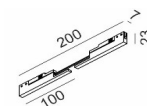

OTHER DATA

Track type	MICRO_LINE TRACK
Swivel angle	90°
Rotation angle	355°
Materials	Aluminium / Polycarbonate
Weight	0.17 kg
Gross weight	0.21 kg

DIMENSIONS

CERTIFICATIONS

**MICRO_LINE TRACK S**

	Code	Dimensions (mm):L×W×H	Color
MICRO_LINE TRACK S 1m*	14.S100.BK	1000 x 16 x 28.5	Black
MICRO_LINE TRACK S 2m*	14.S200.BK	2000 x 16 x 28.5	Black
MICRO_LINE TRACK S 3m*	14.S300.BK	3000 x 16 x 28.5	Black
MICRO_LINE END CAP S*	14.SSCAP.BK	00 x 16 x 28.5	Black
MICRO_LINE CORNER S HR*	14.S90HR.BK	35 x 35 x 28.5	Black
MICRO_LINE CORNER S IN*	14.S90IN.BK	49 x 49 x 16	Black
MICRO_LINE CORNER S OUT*	14.S90OUT.BK	49.5 x 49.5 x 16	Black
MICRO_LINE MEC JOINT*	14.R/SLNCON	19 x 12.5 x 10	Black

*Electrical connection not included

**MICRO_LINE TRACK R**

	Code	Dimensions (mm):L×W×H	Color
MICRO_LINE TRACK R 48V DC 1m*	14.R100.BK	1000 x 47 x 26	Black
MICRO_LINE TRACK R 48V DC 2m*	14.R200.BK	2000 x 47 x 26	Black
MICRO_LINE TRACK R 48V DC 3m*	14.R300.BK	3000 x 47 x 26	Black
MICRO_LINE END CAP R*	14.R/SECAP.BK	00 x 26 x 26	Black
MICRO_LINE CORNER R HR*	14.R90HR.BK	64 x 64 x 26	Black
MICRO_LINE CORNER R IN*	14.R90IN.BK	46 x 46 x 47	Black
MICRO_LINE CORNER R OUT*	14.R90OUT.BK	48 x 48 x 47	Black
MICRO_LINE MEC JOINT*	14.R/SLNCON	19 x 12.5 x 10	Black

*Electrical connection not included

**FOR ALL MICRO_LINE TRACKS**

	Code	Dimensions (mm):L×W×H	Color
MICRO_LINE ELECTRICAL JOINT FLEX	14.S2LE20.BK	200 x 7 x 23	Black
MICRO_LINE LIVE END	14.SLE60.BK	100 x 7 x 23	Black