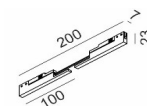

OTHER DATA

Track type	MICRO_LINE TRACK
Swivel angle	0°
Rotation angle	0°
Materials	Aluminium / Glass
Weight	1.1 kg
Gross weight	1.4 kg

CERTIFICATIONS

**MICRO_LINE TRACK S**

	Code	Dimensions (mm):L×W×H	Color
MICRO_LINE TRACK S 1m*	14.S100.BK	1000 x 16 x 28.5	Black
MICRO_LINE TRACK S 2m*	14.S200.BK	2000 x 16 x 28.5	Black
MICRO_LINE TRACK S 3m*	14.S300.BK	3000 x 16 x 28.5	Black
MICRO_LINE END CAP S*	14.SSCAP.BK	00 x 16 x 28.5	Black
MICRO_LINE CORNER S HR*	14.S90HR.BK	35 x 35 x 28.5	Black
MICRO_LINE CORNER S IN*	14.S90IN.BK	49 x 49 x 16	Black
MICRO_LINE CORNER S OUT*	14.S90OUT.BK	49.5 x 49.5 x 16	Black
MICRO_LINE MEC JOINT*	14.R/SLNCON	19 x 12.5 x 10	Black

*Electrical connection not included

**MICRO_LINE TRACK R**

	Code	Dimensions (mm):L×W×H	Color
MICRO_LINE TRACK R 48V DC 1m*	14.R100.BK	1000 x 47 x 26	Black
MICRO_LINE TRACK R 48V DC 2m*	14.R200.BK	2000 x 47 x 26	Black
MICRO_LINE TRACK R 48V DC 3m*	14.R300.BK	3000 x 47 x 26	Black
MICRO_LINE END CAP R*	14.R/SECAP.BK	00 x 26 x 26	Black
MICRO_LINE CORNER R HR*	14.R90HR.BK	64 x 64 x 26	Black
MICRO_LINE CORNER R IN*	14.R90IN.BK	46 x 46 x 47	Black
MICRO_LINE CORNER R OUT*	14.R90OUT.BK	48 x 48 x 47	Black
MICRO_LINE MEC JOINT*	14.R/SLNCON	19 x 12.5 x 10	Black

*Electrical connection not included

FOR ALL MICRO_LINE TRACKS

	Code	Dimensions (mm):L×W×H	Color
MICRO_LINE ELECTRICAL JOINT FLEX	14.S2LE20.BK	200 x 7 x 23	Black
MICRO_LINE LIVE END	14.SLE60.BK	100 x 7 x 23	Black