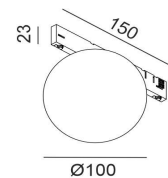

OPTICAL

Type	Bridgelux LED
Light beam angle	180°
Light distribution	Symmetric

DIMENSIONS

ELECTRICAL

Driver	Included
Power factor	0.8
LED input Voltage (nominal)	-
LED input Current (nominal)	-
Dimming	ON/OFF
Electrical insulation class	Class III

OTHER DATA

Track type	MICRO_LINE TRACK
Swivel angle	0°
Rotation angle	0°
Materials	Aluminium / Glass
Weight	1.1 kg
Gross weight	1.4 kg

CERTIFICATIONS

**MICRO_LINE TRACK S**

	Code	Dimensions (mm):L×W×H	Color
MICRO_LINE TRACK S 1m*	14.S100.BK	1000 x 16 x 28.5	Black
MICRO_LINE TRACK S 2m*	14.S200.BK	2000 x 16 x 28.5	Black
MICRO_LINE TRACK S 3m*	14.S300.BK	3000 x 16 x 28.5	Black
MICRO_LINE END CAP S*	14.SSCAP.BK	00 x 16 x 28.5	Black
MICRO_LINE CORNER S HR*	14.S90HR.BK	35 x 35 x 28.5	Black
MICRO_LINE CORNER S IN*	14.S90IN.BK	49 x 49 x 16	Black
MICRO_LINE CORNER S OUT*	14.S90OUT.BK	49.5 x 49.5 x 16	Black
MICRO_LINE MEC JOINT*	14.R/SLNCON	19 x 12.5 x 10	Black

*Electrical connection not included

**MICRO_LINE TRACK R**

	Code	Dimensions (mm):L×W×H	Color
MICRO_LINE TRACK R 48V DC 1m*	14.R100.BK	1000 x 47 x 26	Black
MICRO_LINE TRACK R 48V DC 2m*	14.R200.BK	2000 x 47 x 26	Black
MICRO_LINE TRACK R 48V DC 3m*	14.R300.BK	3000 x 47 x 26	Black
MICRO_LINE END CAP R*	14.R/SECAP.BK	00 x 26 x 26	Black
MICRO_LINE CORNER R HR*	14.R90HR.BK	64 x 64 x 26	Black
MICRO_LINE CORNER R IN*	14.R90IN.BK	46 x 46 x 47	Black
MICRO_LINE CORNER R OUT*	14.R90OUT.BK	48 x 48 x 47	Black
MICRO_LINE MEC JOINT*	14.R/SLNCON	19 x 12.5 x 10	Black

*Electrical connection not included

FOR ALL MICRO_LINE TRACKS

	Code	Dimensions (mm):L×W×H	Color
MICRO_LINE ELECTRICAL JOINT FLEX	14.S2LE20.BK	200 x 7 x 23	Black
MICRO_LINE LIVE END	14.SLE60.BK	100 x 7 x 23	Black