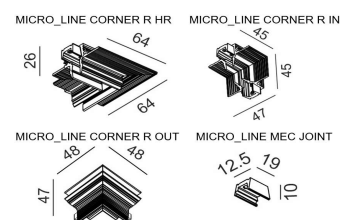

OPTICAL

Type	Bridgelux LED
Light beam angle	180°
Light distribution	Symmetric

DIMENSIONS

ELECTRICAL

Driver	Included
Power factor	0.8
LED input Voltage (nominal)	-
LED input Current (nominal)	-
Dimming	ON/OFF
Electrical insulation class	Class III

OTHER DATA

Track type	MICRO_LINE TRACK
Swivel angle	0°
Rotation angle	0°
Materials	Aluminium / Glass
Weight	1.1 kg
Gross weight	1.4 kg

CERTIFICATIONS

**MICRO_LINE TRACK S**

	Code	Dimensions (mm):L×W×H	Color
MICRO_LINE TRACK S 1m*	14.S100.BK	1000 x 16 x 28.5	Black
MICRO_LINE TRACK S 2m*	14.S200.BK	2000 x 16 x 28.5	Black
MICRO_LINE TRACK S 3m*	14.S300.BK	3000 x 16 x 28.5	Black
MICRO_LINE END CAP S*	14.SSCAP.BK	00 x 16 x 28.5	Black
MICRO_LINE CORNER S HR*	14.S90HR.BK	35 x 35 x 28.5	Black
MICRO_LINE CORNER S IN*	14.S90IN.BK	49 x 49 x 16	Black
MICRO_LINE CORNER S OUT*	14.S90OUT.BK	49.5 x 49.5 x 16	Black
MICRO_LINE MEC JOINT*	14.R/SLNCON	19 x 12.5 x 10	Black

*Electrical connection not included

**MICRO_LINE TRACK R**

	Code	Dimensions (mm):L×W×H	Color
MICRO_LINE TRACK R 48V DC 1m*	14.R100.BK	1000 x 47 x 26	Black
MICRO_LINE TRACK R 48V DC 2m*	14.R200.BK	2000 x 47 x 26	Black
MICRO_LINE TRACK R 48V DC 3m*	14.R300.BK	3000 x 47 x 26	Black
MICRO_LINE END CAP R*	14.R/SECAP.BK	00 x 26 x 26	Black
MICRO_LINE CORNER R HR*	14.R90HR.BK	64 x 64 x 26	Black
MICRO_LINE CORNER R IN*	14.R90IN.BK	46 x 46 x 47	Black
MICRO_LINE CORNER R OUT*	14.R90OUT.BK	48 x 48 x 47	Black
MICRO_LINE MEC JOINT*	14.R/SLNCON	19 x 12.5 x 10	Black

*Electrical connection not included

FOR ALL MICRO_LINE TRACKS

	Code	Dimensions (mm):L×W×H	Color
MICRO_LINE ELECTRICAL JOINT FLEX	14.S2LE20.BK	200 x 7 x 23	Black
MICRO_LINE LIVE END	14.SLE60.BK	100 x 7 x 23	Black