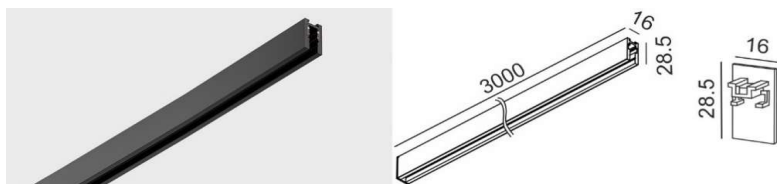

OPTICAL

Type	Bridgelux LED
Light beam angle	180°
Light distribution	Symmetric

DIMENSIONS

ELECTRICAL

Driver	Included
Power factor	0.8
LED input Voltage (nominal)	-
LED input Current (nominal)	-
Dimming	ON/OFF
Electrical insulation class	Class III

OTHER DATA

Track type	MICRO_LINE TRACK
Swivel angle	0°
Rotation angle	0°
Materials	Aluminium / Glass
Weight	1.1 kg
Gross weight	1.4 kg

CERTIFICATIONS

**MICRO_LINE TRACK S**

	Code	Dimensions (mm):L×W×H	Color
MICRO_LINE TRACK S 1m*	14.S100.BK	1000 x 16 x 28.5	Black
MICRO_LINE TRACK S 2m*	14.S200.BK	2000 x 16 x 28.5	Black
MICRO_LINE TRACK S 3m*	14.S300.BK	3000 x 16 x 28.5	Black
MICRO_LINE END CAP S*	14.SSCAP.BK	00 x 16 x 28.5	Black
MICRO_LINE CORNER S HR*	14.S90HR.BK	35 x 35 x 28.5	Black
MICRO_LINE CORNER S IN*	14.S90IN.BK	49 x 49 x 16	Black
MICRO_LINE CORNER S OUT*	14.S90OUT.BK	49.5 x 49.5 x 16	Black
MICRO_LINE MEC JOINT*	14.R/SLNCON	19 x 12.5 x 10	Black

*Electrical connection not included

**MICRO_LINE TRACK R**

	Code	Dimensions (mm):L×W×H	Color
MICRO_LINE TRACK R 48V DC 1m*	14.R100.BK	1000 x 47 x 26	Black
MICRO_LINE TRACK R 48V DC 2m*	14.R200.BK	2000 x 47 x 26	Black
MICRO_LINE TRACK R 48V DC 3m*	14.R300.BK	3000 x 47 x 26	Black
MICRO_LINE END CAP R*	14.R/SECAP.BK	00 x 26 x 26	Black
MICRO_LINE CORNER R HR*	14.R90HR.BK	64 x 64 x 26	Black
MICRO_LINE CORNER R IN*	14.R90IN.BK	46 x 46 x 47	Black
MICRO_LINE CORNER R OUT*	14.R90OUT.BK	48 x 48 x 47	Black
MICRO_LINE MEC JOINT*	14.R/SLNCON	19 x 12.5 x 10	Black

*Electrical connection not included

FOR ALL MICRO_LINE TRACKS

	Code	Dimensions (mm):L×W×H	Color
MICRO_LINE ELECTRICAL JOINT FLEX	14.S2LE20.BK	200 x 7 x 23	Black
MICRO_LINE LIVE END	14.SLE60.BK	100 x 7 x 23	Black