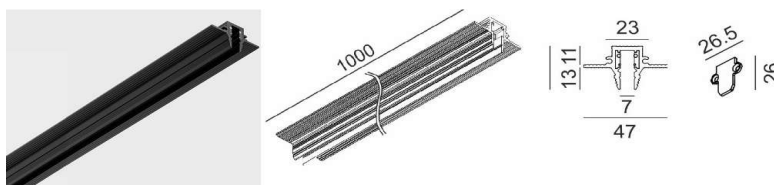

OPTICAL

Type	Bridgelux LED
Light beam angle	180°
Light distribution	Symmetric

DIMENSIONS

ELECTRICAL

Driver	Included
Power factor	0.8
LED input Voltage (nominal)	-
LED input Current (nominal)	-
Dimming	ON/OFF
Electrical insulation class	Class III

OTHER DATA

Track type	MICRO_LINE TRACK
Swivel angle	0°
Rotation angle	0°
Materials	Aluminium / Glass
Weight	1.1 kg
Gross weight	1.4 kg

CERTIFICATIONS

**MICRO_LINE TRACK S**

	Code	Dimensions (mm):L×W×H	Color
MICRO_LINE TRACK S 1m*	14.S100.BK	1000 x 16 x 28.5	Black
MICRO_LINE TRACK S 2m*	14.S200.BK	2000 x 16 x 28.5	Black
MICRO_LINE TRACK S 3m*	14.S300.BK	3000 x 16 x 28.5	Black
MICRO_LINE END CAP S*	14.SSCAP.BK	00 x 16 x 28.5	Black
MICRO_LINE CORNER S HR*	14.S90HR.BK	35 x 35 x 28.5	Black
MICRO_LINE CORNER S IN*	14.S90IN.BK	49 x 49 x 16	Black
MICRO_LINE CORNER S OUT*	14.S90OUT.BK	49.5 x 49.5 x 16	Black
MICRO_LINE MEC JOINT*	14.R/SLNCON	19 x 12.5 x 10	Black

*Electrical connection not included

**MICRO_LINE TRACK R**

	Code	Dimensions (mm):L×W×H	Color
MICRO_LINE TRACK R 48V DC 1m*	14.R100.BK	1000 x 47 x 26	Black
MICRO_LINE TRACK R 48V DC 2m*	14.R200.BK	2000 x 47 x 26	Black
MICRO_LINE TRACK R 48V DC 3m*	14.R300.BK	3000 x 47 x 26	Black
MICRO_LINE END CAP R*	14.R/SECAP.BK	00 x 26 x 26	Black
MICRO_LINE CORNER R HR*	14.R90HR.BK	64 x 64 x 26	Black
MICRO_LINE CORNER R IN*	14.R90IN.BK	46 x 46 x 47	Black
MICRO_LINE CORNER R OUT*	14.R90OUT.BK	48 x 48 x 47	Black
MICRO_LINE MEC JOINT*	14.R/SLNCON	19 x 12.5 x 10	Black

*Electrical connection not included

FOR ALL MICRO_LINE TRACKS

	Code	Dimensions (mm):L×W×H	Color
MICRO_LINE ELECTRICAL JOINT FLEX	14.S2LE20.BK	200 x 7 x 23	Black
MICRO_LINE LIVE END	14.SLE60.BK	100 x 7 x 23	Black