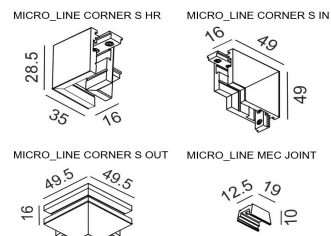

OPTICAL

Type	Bridgelux LED
Light beam angle	180°
Light distribution	Symmetric

DIMENSIONS

ELECTRICAL

Driver	Included
Power factor	0.8
LED input Voltage (nominal)	-
LED input Current (nominal)	-
Dimming	ON/OFF
Electrical insulation class	Class III

OTHER DATA

Track type	MICRO_LINE TRACK
Swivel angle	0°
Rotation angle	0°
Materials	Aluminium / Glass
Weight	1.1 kg
Gross weight	1.4 kg

CERTIFICATIONS

**MICRO_LINE TRACK S**

	Code	Dimensions (mm):L×W×H	Color
MICRO_LINE TRACK S 1m*	14.S100.BK	1000 x 16 x 28.5	Black
MICRO_LINE TRACK S 2m*	14.S200.BK	2000 x 16 x 28.5	Black
MICRO_LINE TRACK S 3m*	14.S300.BK	3000 x 16 x 28.5	Black
MICRO_LINE END CAP S*	14.SSCAP.BK	00 x 16 x 28.5	Black
MICRO_LINE CORNER S HR*	14.S90HR.BK	35 x 35 x 28.5	Black
MICRO_LINE CORNER S IN*	14.S90IN.BK	49 x 49 x 16	Black
MICRO_LINE CORNER S OUT*	14.S90OUT.BK	49.5 x 49.5 x 16	Black
MICRO_LINE MEC JOINT*	14.R/SLNCON	19 x 12.5 x 10	Black

*Electrical connection not included

**MICRO_LINE TRACK R**

	Code	Dimensions (mm):L×W×H	Color
MICRO_LINE TRACK R 48V DC 1m*	14.R100.BK	1000 x 47 x 26	Black
MICRO_LINE TRACK R 48V DC 2m*	14.R200.BK	2000 x 47 x 26	Black
MICRO_LINE TRACK R 48V DC 3m*	14.R300.BK	3000 x 47 x 26	Black
MICRO_LINE END CAP R*	14.R/SECAP.BK	00 x 26 x 26	Black
MICRO_LINE CORNER R HR*	14.R90HR.BK	64 x 64 x 26	Black
MICRO_LINE CORNER R IN*	14.R90IN.BK	46 x 46 x 47	Black
MICRO_LINE CORNER R OUT*	14.R90OUT.BK	48 x 48 x 47	Black
MICRO_LINE MEC JOINT*	14.R/SLNCON	19 x 12.5 x 10	Black

*Electrical connection not included

FOR ALL MICRO_LINE TRACKS

	Code	Dimensions (mm):L×W×H	Color
MICRO_LINE ELECTRICAL JOINT FLEX	14.S2LE20.BK	200 x 7 x 23	Black
MICRO_LINE LIVE END	14.SLE60.BK	100 x 7 x 23	Black