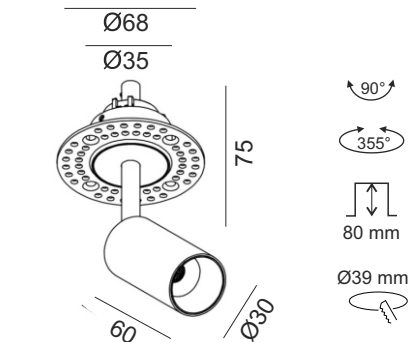

# NANO TUB S TRIMLESS

Code	01.3904.7.930.BK
Color	Black
Input Wattage	4,5 W
Luminaire luminous flux	491 Lm
Luminaire efficacy	109 lm/W
CCT	3000K
CRI	>90
Voltage (V)	220-240V, 50/60Hz
Warranty	5 Years
IP Grade	IP20

## ELECTRICAL

Driver	Included
Power system	5,3 W
Output Current	500mA
Output Voltage	3V-13V
Dimming	NO DIM
Input Voltage	220-240V
Input Frequency	50-60Hz
Dimension ØxH(mm)	50x25x30
Protection type	IP20
Construction material	Plastic
Driver mounting	Remote
Ta °C	-20°C to 45°C
Tc °C	90 °C

## OTHER DATA

Cutout dimension (mm)	Ø39mm
Recommended height (mm)	80mm
Swivel angle	90°
Rotation angle	355°
Fixings Hardware	Plastic clip
Mounting	Ceiling recessed trimless
Construction material	Aluminium / Polycarbonate
Operating Ambient Temp.	-20 to 40 °C
Weight	0.15 kg
Gross weight	0.21 kg

## DIMENSIONS