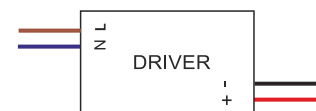

DIMENSIONS