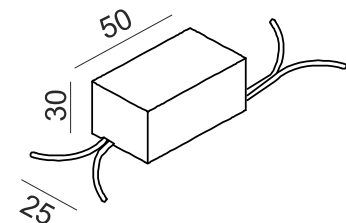

## OPTICAL

Type	CREE LED
Light beam angle	50°
Light distribution	Symmetric

## ELECTRICAL

Driver	Included
Power system	5,3 W
Output Current	500mA
Output Voltage	3V-13V
Dimming	NO DIM
Input Voltage	220-240V
Input Frequency	50-60Hz
Dimension ØxH(mm)	50x25x30
Protection type	IP20
Construction material	Plastic
Driver mounting	Remote
Ta °C	-20°C to 45°C
Tc °C	90 °C

## OTHER DATA

Cutout dimension (mm)	Ø39mm
Recommended height (mm)	80mm
Swivel angle	90°
Rotation angle	355°
Fixings Hardware	Plastic clip
Mounting	Ceiling recessed trimless
Construction material	Aluminium / Polycarbonate
Operating Ambient Temp.	-20 to 40 °C
Weight	0.15 kg
Gross weight	0.21 kg

## DIMENSIONS