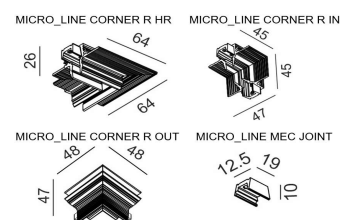

OTHER DATA

Track type	MICRO_LINE TRACK
Swivel angle	90°
Rotation angle	355°
Materials	Aluminium / Polycarbonate
Weight	0.11 kg
Gross weight	0.13 kg

DIMENSIONS

CERTIFICATIONS

**MICRO_LINE TRACK S**

	Code	Dimensions (mm):L×W×H	Color
MICRO_LINE TRACK S 1m*	14.S100.BK	1000 x 16 x 28.5	Black
MICRO_LINE TRACK S 2m*	14.S200.BK	2000 x 16 x 28.5	Black
MICRO_LINE TRACK S 3m*	14.S300.BK	3000 x 16 x 28.5	Black
MICRO_LINE END CAP S*	14.SSCAP.BK	00 x 16 x 28.5	Black
MICRO_LINE CORNER S HR*	14.S90HR.BK	35 x 35 x 28.5	Black
MICRO_LINE CORNER S IN*	14.S90IN.BK	49 x 49 x 16	Black
MICRO_LINE CORNER S OUT*	14.S90OUT.BK	49.5 x 49.5 x 16	Black
MICRO_LINE MEC JOINT*	14.R/SLNCON	19 x 12.5 x 10	Black

*Electrical connection not included

**MICRO_LINE TRACK R**

	Code	Dimensions (mm):L×W×H	Color
MICRO_LINE TRACK R 48V DC 1m*	14.R100.BK	1000 x 47 x 26	Black
MICRO_LINE TRACK R 48V DC 2m*	14.R200.BK	2000 x 47 x 26	Black
MICRO_LINE TRACK R 48V DC 3m*	14.R300.BK	3000 x 47 x 26	Black
MICRO_LINE END CAP R*	14.R/SECAP.BK	00 x 26 x 26	Black
MICRO_LINE CORNER R HR*	14.R90HR.BK	64 x 64 x 26	Black
MICRO_LINE CORNER R IN*	14.R90IN.BK	46 x 46 x 47	Black
MICRO_LINE CORNER R OUT*	14.R90OUT.BK	48 x 48 x 47	Black
MICRO_LINE MEC JOINT*	14.R/SLNCON	19 x 12.5 x 10	Black

*Electrical connection not included

FOR ALL MICRO_LINE TRACKS

	Code	Dimensions (mm):L×W×H	Color
MICRO_LINE ELECTRICAL JOINT FLEX	14.S2LE20.BK	200 x 7 x 23	Black
MICRO_LINE LIVE END	14.SLE60.BK	100 x 7 x 23	Black