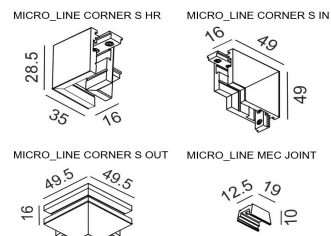

OTHER DATA

Track type	MICRO_LINE TRACK
Swivel angle	90°
Rotation angle	355°
Materials	Aluminium / Polycarbonate
Weight	0.11 kg
Gross weight	0.13 kg

DIMENSIONS

CERTIFICATIONS

**MICRO_LINE TRACK S**

	Code	Dimensions (mm):L×W×H	Color
MICRO_LINE TRACK S 1m*	14.S100.BK	1000 x 16 x 28.5	Black
MICRO_LINE TRACK S 2m*	14.S200.BK	2000 x 16 x 28.5	Black
MICRO_LINE TRACK S 3m*	14.S300.BK	3000 x 16 x 28.5	Black
MICRO_LINE END CAP S*	14.SSCAP.BK	00 x 16 x 28.5	Black
MICRO_LINE CORNER S HR*	14.S90HR.BK	35 x 35 x 28.5	Black
MICRO_LINE CORNER S IN*	14.S90IN.BK	49 x 49 x 16	Black
MICRO_LINE CORNER S OUT*	14.S90OUT.BK	49.5 x 49.5 x 16	Black
MICRO_LINE MEC JOINT*	14.R/SLNCON	19 x 12.5 x 10	Black

*Electrical connection not included

**MICRO_LINE TRACK R**

	Code	Dimensions (mm):L×W×H	Color
MICRO_LINE TRACK R 48V DC 1m*	14.R100.BK	1000 x 47 x 26	Black
MICRO_LINE TRACK R 48V DC 2m*	14.R200.BK	2000 x 47 x 26	Black
MICRO_LINE TRACK R 48V DC 3m*	14.R300.BK	3000 x 47 x 26	Black
MICRO_LINE END CAP R*	14.R/SECAP.BK	00 x 26 x 26	Black
MICRO_LINE CORNER R HR*	14.R90HR.BK	64 x 64 x 26	Black
MICRO_LINE CORNER R IN*	14.R90IN.BK	46 x 46 x 47	Black
MICRO_LINE CORNER R OUT*	14.R90OUT.BK	48 x 48 x 47	Black
MICRO_LINE MEC JOINT*	14.R/SLNCON	19 x 12.5 x 10	Black

*Electrical connection not included

FOR ALL MICRO_LINE TRACKS

	Code	Dimensions (mm):L×W×H	Color
MICRO_LINE ELECTRICAL JOINT FLEX	14.S2LE20.BK	200 x 7 x 23	Black
MICRO_LINE LIVE END	14.SLE60.BK	100 x 7 x 23	Black