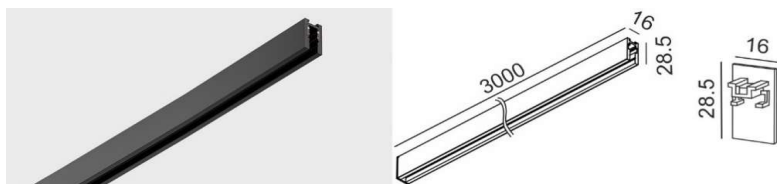

OTHER DATA

Track type	MICRO_LINE TRACK
Swivel angle	90°
Rotation angle	355°
Materials	Aluminium / Polycarbonate
Weight	0.11 kg
Gross weight	0.13 kg

DIMENSIONS

CERTIFICATIONS

**MICRO_LINE TRACK S**

	Code	Dimensions (mm):L×W×H	Color
MICRO_LINE TRACK S 1m*	14.S100.BK	1000 x 16 x 28.5	Black
MICRO_LINE TRACK S 2m*	14.S200.BK	2000 x 16 x 28.5	Black
MICRO_LINE TRACK S 3m*	14.S300.BK	3000 x 16 x 28.5	Black
MICRO_LINE END CAP S*	14.SSCAP.BK	00 x 16 x 28.5	Black
MICRO_LINE CORNER S HR*	14.S90HR.BK	35 x 35 x 28.5	Black
MICRO_LINE CORNER S IN*	14.S90IN.BK	49 x 49 x 16	Black
MICRO_LINE CORNER S OUT*	14.S90OUT.BK	49.5 x 49.5 x 16	Black
MICRO_LINE MEC JOINT*	14.R/SLNCON	19 x 12.5 x 10	Black

*Electrical connection not included

**MICRO_LINE TRACK R**

	Code	Dimensions (mm):L×W×H	Color
MICRO_LINE TRACK R 48V DC 1m*	14.R100.BK	1000 x 47 x 26	Black
MICRO_LINE TRACK R 48V DC 2m*	14.R200.BK	2000 x 47 x 26	Black
MICRO_LINE TRACK R 48V DC 3m*	14.R300.BK	3000 x 47 x 26	Black
MICRO_LINE END CAP R*	14.R/SECAP.BK	00 x 26 x 26	Black
MICRO_LINE CORNER R HR*	14.R90HR.BK	64 x 64 x 26	Black
MICRO_LINE CORNER R IN*	14.R90IN.BK	46 x 46 x 47	Black
MICRO_LINE CORNER R OUT*	14.R90OUT.BK	48 x 48 x 47	Black
MICRO_LINE MEC JOINT*	14.R/SLNCON	19 x 12.5 x 10	Black

*Electrical connection not included

FOR ALL MICRO_LINE TRACKS

	Code	Dimensions (mm):L×W×H	Color
MICRO_LINE ELECTRICAL JOINT FLEX	14.S2LE20.BK	200 x 7 x 23	Black
MICRO_LINE LIVE END	14.SLE60.BK	100 x 7 x 23	Black