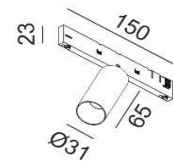

Type	CREE LED
Light beam angle	36°
Light distribution	Symmetric

ELECTRICAL

Driver	Included
Power factor	0.8
LED input Voltage (nominal)	9V
LED input Current (nominal)	700mA
Dimming	ON/OFF
Electrical insulation class	Class III

OTHER DATA

Track type	MICRO_LINE TRACK
Swivel angle	90°
Rotation angle	355°
Materials	Aluminium / Polycarbonate
Weight	0.11 kg
Gross weight	0.13 kg

DIMENSIONS

CERTIFICATIONS

**MICRO_LINE TRACK S**

	Code	Dimensions (mm):L×W×H	Color
MICRO_LINE TRACK S 1m*	14.S100.BK	1000 x 16 x 28.5	Black
MICRO_LINE TRACK S 2m*	14.S200.BK	2000 x 16 x 28.5	Black
MICRO_LINE TRACK S 3m*	14.S300.BK	3000 x 16 x 28.5	Black
MICRO_LINE END CAP S*	14.SSCAP.BK	00 x 16 x 28.5	Black
MICRO_LINE CORNER S HR*	14.S90HR.BK	35 x 35 x 28.5	Black
MICRO_LINE CORNER S IN*	14.S90IN.BK	49 x 49 x 16	Black
MICRO_LINE CORNER S OUT*	14.S90OUT.BK	49.5 x 49.5 x 16	Black
MICRO_LINE MEC JOINT*	14.R/SLNCON	19 x 12.5 x 10	Black

*Electrical connection not included

**MICRO_LINE TRACK R**

	Code	Dimensions (mm):L×W×H	Color
MICRO_LINE TRACK R 48V DC 1m*	14.R100.BK	1000 x 47 x 26	Black
MICRO_LINE TRACK R 48V DC 2m*	14.R200.BK	2000 x 47 x 26	Black
MICRO_LINE TRACK R 48V DC 3m*	14.R300.BK	3000 x 47 x 26	Black
MICRO_LINE END CAP R*	14.R/SECAP.BK	00 x 26 x 26	Black
MICRO_LINE CORNER R HR*	14.R90HR.BK	64 x 64 x 26	Black
MICRO_LINE CORNER R IN*	14.R90IN.BK	46 x 46 x 47	Black
MICRO_LINE CORNER R OUT*	14.R90OUT.BK	48 x 48 x 47	Black
MICRO_LINE MEC JOINT*	14.R/SLNCON	19 x 12.5 x 10	Black

*Electrical connection not included

FOR ALL MICRO_LINE TRACKS

	Code	Dimensions (mm):L×W×H	Color
MICRO_LINE ELECTRICAL JOINT FLEX	14.S2LE20.BK	200 x 7 x 23	Black
MICRO_LINE LIVE END	14.SLE60.BK	100 x 7 x 23	Black