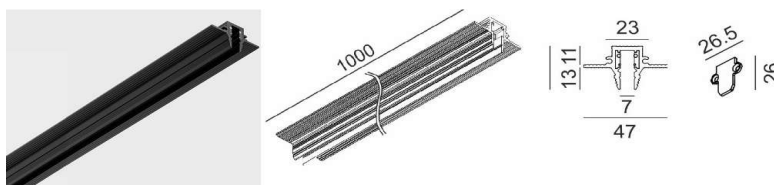

OTHER DATA

Track type	MICRO_LINE TRACK
Swivel angle	90°
Rotation angle	355°
Materials	Aluminium / Polycarbonate
Weight	0.11 kg
Gross weight	0.13 kg

DIMENSIONS

CERTIFICATIONS

**MICRO_LINE TRACK S**

	Code	Dimensions (mm):L×W×H	Color
MICRO_LINE TRACK S 1m*	14.S100.BK	1000 x 16 x 28.5	Black
MICRO_LINE TRACK S 2m*	14.S200.BK	2000 x 16 x 28.5	Black
MICRO_LINE TRACK S 3m*	14.S300.BK	3000 x 16 x 28.5	Black
MICRO_LINE END CAP S*	14.SSCAP.BK	00 x 16 x 28.5	Black
MICRO_LINE CORNER S HR*	14.S90HR.BK	35 x 35 x 28.5	Black
MICRO_LINE CORNER S IN*	14.S90IN.BK	49 x 49 x 16	Black
MICRO_LINE CORNER S OUT*	14.S90OUT.BK	49.5 x 49.5 x 16	Black
MICRO_LINE MEC JOINT*	14.R/SLNCON	19 x 12.5 x 10	Black

*Electrical connection not included

**MICRO_LINE TRACK R**

	Code	Dimensions (mm):L×W×H	Color
MICRO_LINE TRACK R 48V DC 1m*	14.R100.BK	1000 x 47 x 26	Black
MICRO_LINE TRACK R 48V DC 2m*	14.R200.BK	2000 x 47 x 26	Black
MICRO_LINE TRACK R 48V DC 3m*	14.R300.BK	3000 x 47 x 26	Black
MICRO_LINE END CAP R*	14.R/SECAP.BK	00 x 26 x 26	Black
MICRO_LINE CORNER R HR*	14.R90HR.BK	64 x 64 x 26	Black
MICRO_LINE CORNER R IN*	14.R90IN.BK	46 x 46 x 47	Black
MICRO_LINE CORNER R OUT*	14.R90OUT.BK	48 x 48 x 47	Black
MICRO_LINE MEC JOINT*	14.R/SLNCON	19 x 12.5 x 10	Black

*Electrical connection not included

FOR ALL MICRO_LINE TRACKS

	Code	Dimensions (mm):L×W×H	Color
MICRO_LINE ELECTRICAL JOINT FLEX	14.S2LE20.BK	200 x 7 x 23	Black
MICRO_LINE LIVE END	14.SLE60.BK	100 x 7 x 23	Black