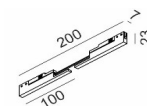

OTHER DATA

Track type	MICRO_LINE TRACK
Swivel angle	90°
Rotation angle	355°
Materials	Aluminium / Polycarbonate
Weight	0.11 kg
Gross weight	0.13 kg

DIMENSIONS

CERTIFICATIONS

**MICRO_LINE TRACK S**

	Code	Dimensions (mm):L×W×H	Color
MICRO_LINE TRACK S 1m*	14.S100.BK	1000 x 16 x 28.5	Black
MICRO_LINE TRACK S 2m*	14.S200.BK	2000 x 16 x 28.5	Black
MICRO_LINE TRACK S 3m*	14.S300.BK	3000 x 16 x 28.5	Black
MICRO_LINE END CAP S*	14.SSCAP.BK	00 x 16 x 28.5	Black
MICRO_LINE CORNER S HR*	14.S90HR.BK	35 x 35 x 28.5	Black
MICRO_LINE CORNER S IN*	14.S90IN.BK	49 x 49 x 16	Black
MICRO_LINE CORNER S OUT*	14.S90OUT.BK	49.5 x 49.5 x 16	Black
MICRO_LINE MEC JOINT*	14.R/SLNCON	19 x 12.5 x 10	Black

*Electrical connection not included

**MICRO_LINE TRACK R**

	Code	Dimensions (mm):L×W×H	Color
MICRO_LINE TRACK R 48V DC 1m*	14.R100.BK	1000 x 47 x 26	Black
MICRO_LINE TRACK R 48V DC 2m*	14.R200.BK	2000 x 47 x 26	Black
MICRO_LINE TRACK R 48V DC 3m*	14.R300.BK	3000 x 47 x 26	Black
MICRO_LINE END CAP R*	14.R/SECAP.BK	00 x 26 x 26	Black
MICRO_LINE CORNER R HR*	14.R90HR.BK	64 x 64 x 26	Black
MICRO_LINE CORNER R IN*	14.R90IN.BK	46 x 46 x 47	Black
MICRO_LINE CORNER R OUT*	14.R90OUT.BK	48 x 48 x 47	Black
MICRO_LINE MEC JOINT*	14.R/SLNCON	19 x 12.5 x 10	Black

*Electrical connection not included

FOR ALL MICRO_LINE TRACKS

	Code	Dimensions (mm):L×W×H	Color
MICRO_LINE ELECTRICAL JOINT FLEX	14.S2LE20.BK	200 x 7 x 23	Black
MICRO_LINE LIVE END	14.SLE60.BK	100 x 7 x 23	Black