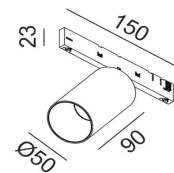

OPTICAL

Type	CREE LED
Light beam angle	30°
Light distribution	Symmetric

ELECTRICAL

Driver	Included
Power factor	0.8
LED input Voltage (nominal)	36V
LED input Current (nominal)	300mA
Dimming	ON/OFF
Electrical insulation class	Class III

OTHER DATA

Track type	MICRO_LINE TRACK
Swivel angle	90°
Rotation angle	355°
Materials	Aluminium / Polycarbonate
Weight	0.21 kg
Gross weight	0.27 kg

DIMENSIONS

CERTIFICATIONS

**MICRO_LINE TRACK S**

	Code	Dimensions (mm):L×W×H	Color
MICRO_LINE TRACK S 1m*	14.S100.BK	1000 x 16 x 28.5	Black
MICRO_LINE TRACK S 2m*	14.S200.BK	2000 x 16 x 28.5	Black
MICRO_LINE TRACK S 3m*	14.S300.BK	3000 x 16 x 28.5	Black
MICRO_LINE END CAP S*	14.SSCAP.BK	00 x 16 x 28.5	Black
MICRO_LINE CORNER S HR*	14.S90HR.BK	35 x 35 x 28.5	Black
MICRO_LINE CORNER S IN*	14.S90IN.BK	49 x 49 x 16	Black
MICRO_LINE CORNER S OUT*	14.S90OUT.BK	49.5 x 49.5 x 16	Black
MICRO_LINE MEC JOINT*	14.R/SLNCON	19 x 12.5 x 10	Black

*Electrical connection not included

**MICRO_LINE TRACK R**

	Code	Dimensions (mm):L×W×H	Color
MICRO_LINE TRACK R 48V DC 1m*	14.R100.BK	1000 x 47 x 26	Black
MICRO_LINE TRACK R 48V DC 2m*	14.R200.BK	2000 x 47 x 26	Black
MICRO_LINE TRACK R 48V DC 3m*	14.R300.BK	3000 x 47 x 26	Black
MICRO_LINE END CAP R*	14.R/SECAP.BK	00 x 26 x 26	Black
MICRO_LINE CORNER R HR*	14.R90HR.BK	64 x 64 x 26	Black
MICRO_LINE CORNER R IN*	14.R90IN.BK	46 x 46 x 47	Black
MICRO_LINE CORNER R OUT*	14.R90OUT.BK	48 x 48 x 47	Black
MICRO_LINE MEC JOINT*	14.R/SLNCON	19 x 12.5 x 10	Black

*Electrical connection not included

FOR ALL MICRO_LINE TRACKS

	Code	Dimensions (mm):L×W×H	Color
MICRO_LINE ELECTRICAL JOINT FLEX	14.S2LE20.BK	200 x 7 x 23	Black
MICRO_LINE LIVE END	14.SLE60.BK	100 x 7 x 23	Black