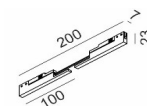

OTHER DATA

Track type	MICRO_LINE TRACK
Swivel angle	90°
Rotation angle	355°
Materials	Aluminium / Polycarbonate
Weight	0.21 kg
Gross weight	0.27 kg

DIMENSIONS

CERTIFICATIONS

**MICRO_LINE TRACK S**

	Code	Dimensions (mm):L×W×H	Color
MICRO_LINE TRACK S 1m*	14.S100.BK	1000 x 16 x 28.5	Black
MICRO_LINE TRACK S 2m*	14.S200.BK	2000 x 16 x 28.5	Black
MICRO_LINE TRACK S 3m*	14.S300.BK	3000 x 16 x 28.5	Black
MICRO_LINE END CAP S*	14.SSCAP.BK	00 x 16 x 28.5	Black
MICRO_LINE CORNER S HR*	14.S90HR.BK	35 x 35 x 28.5	Black
MICRO_LINE CORNER S IN*	14.S90IN.BK	49 x 49 x 16	Black
MICRO_LINE CORNER S OUT*	14.S90OUT.BK	49.5 x 49.5 x 16	Black
MICRO_LINE MEC JOINT*	14.R/SLNCON	19 x 12.5 x 10	Black

*Electrical connection not included

**MICRO_LINE TRACK R**

	Code	Dimensions (mm):L×W×H	Color
MICRO_LINE TRACK R 48V DC 1m*	14.R100.BK	1000 x 47 x 26	Black
MICRO_LINE TRACK R 48V DC 2m*	14.R200.BK	2000 x 47 x 26	Black
MICRO_LINE TRACK R 48V DC 3m*	14.R300.BK	3000 x 47 x 26	Black
MICRO_LINE END CAP R*	14.R/SECAP.BK	00 x 26 x 26	Black
MICRO_LINE CORNER R HR*	14.R90HR.BK	64 x 64 x 26	Black
MICRO_LINE CORNER R IN*	14.R90IN.BK	46 x 46 x 47	Black
MICRO_LINE CORNER R OUT*	14.R90OUT.BK	48 x 48 x 47	Black
MICRO_LINE MEC JOINT*	14.R/SLNCON	19 x 12.5 x 10	Black

*Electrical connection not included

FOR ALL MICRO_LINE TRACKS

	Code	Dimensions (mm):L×W×H	Color
MICRO_LINE ELECTRICAL JOINT FLEX	14.S2LE20.BK	200 x 7 x 23	Black
MICRO_LINE LIVE END	14.SLE60.BK	100 x 7 x 23	Black