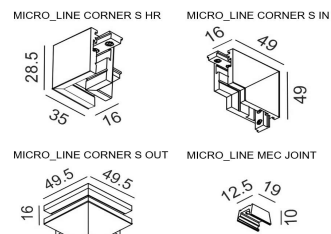

OTHER DATA

Track type	MICRO_LINE TRACK
Swivel angle	90°
Rotation angle	355°
Materials	Aluminium / Polycarbonate
Weight	0.21 kg
Gross weight	0.27 kg

DIMENSIONS

CERTIFICATIONS

**MICRO_LINE TRACK S**

	Code	Dimensions (mm):L×W×H	Color
MICRO_LINE TRACK S 1m*	14.S100.BK	1000 x 16 x 28.5	Black
MICRO_LINE TRACK S 2m*	14.S200.BK	2000 x 16 x 28.5	Black
MICRO_LINE TRACK S 3m*	14.S300.BK	3000 x 16 x 28.5	Black
MICRO_LINE END CAP S*	14.SSCAP.BK	00 x 16 x 28.5	Black
MICRO_LINE CORNER S HR*	14.S90HR.BK	35 x 35 x 28.5	Black
MICRO_LINE CORNER S IN*	14.S90IN.BK	49 x 49 x 16	Black
MICRO_LINE CORNER S OUT*	14.S90OUT.BK	49.5 x 49.5 x 16	Black
MICRO_LINE MEC JOINT*	14.R/SLNCON	19 x 12.5 x 10	Black

*Electrical connection not included

**MICRO_LINE TRACK R**

	Code	Dimensions (mm):L×W×H	Color
MICRO_LINE TRACK R 48V DC 1m*	14.R100.BK	1000 x 47 x 26	Black
MICRO_LINE TRACK R 48V DC 2m*	14.R200.BK	2000 x 47 x 26	Black
MICRO_LINE TRACK R 48V DC 3m*	14.R300.BK	3000 x 47 x 26	Black
MICRO_LINE END CAP R*	14.R/SECAP.BK	00 x 26 x 26	Black
MICRO_LINE CORNER R HR*	14.R90HR.BK	64 x 64 x 26	Black
MICRO_LINE CORNER R IN*	14.R90IN.BK	46 x 46 x 47	Black
MICRO_LINE CORNER R OUT*	14.R90OUT.BK	48 x 48 x 47	Black
MICRO_LINE MEC JOINT*	14.R/SLNCON	19 x 12.5 x 10	Black

*Electrical connection not included

FOR ALL MICRO_LINE TRACKS

	Code	Dimensions (mm):L×W×H	Color
MICRO_LINE ELECTRICAL JOINT FLEX	14.S2LE20.BK	200 x 7 x 23	Black
MICRO_LINE LIVE END	14.SLE60.BK	100 x 7 x 23	Black