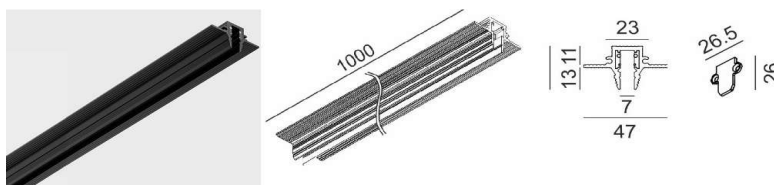

OPTICAL

Type	CREE LED
Light beam angle	30°
Light distribution	Symmetric

ELECTRICAL

Driver	Included
Power factor	0.8
LED input Voltage (nominal)	36V
LED input Current (nominal)	300mA
Dimming	ON/OFF
Electrical insulation class	Class III

OTHER DATA

Track type	MICRO_LINE TRACK
Swivel angle	90°
Rotation angle	355°
Materials	Aluminium / Polycarbonate
Weight	0.21 kg
Gross weight	0.27 kg

DIMENSIONS

CERTIFICATIONS

**MICRO_LINE TRACK S**

	Code	Dimensions (mm):L×W×H	Color
MICRO_LINE TRACK S 1m*	14.S100.BK	1000 x 16 x 28.5	Black
MICRO_LINE TRACK S 2m*	14.S200.BK	2000 x 16 x 28.5	Black
MICRO_LINE TRACK S 3m*	14.S300.BK	3000 x 16 x 28.5	Black
MICRO_LINE END CAP S*	14.SSCAP.BK	00 x 16 x 28.5	Black
MICRO_LINE CORNER S HR*	14.S90HR.BK	35 x 35 x 28.5	Black
MICRO_LINE CORNER S IN*	14.S90IN.BK	49 x 49 x 16	Black
MICRO_LINE CORNER S OUT*	14.S90OUT.BK	49.5 x 49.5 x 16	Black
MICRO_LINE MEC JOINT*	14.R/SLNCON	19 x 12.5 x 10	Black

*Electrical connection not included

**MICRO_LINE TRACK R**

	Code	Dimensions (mm):L×W×H	Color
MICRO_LINE TRACK R 48V DC 1m*	14.R100.BK	1000 x 47 x 26	Black
MICRO_LINE TRACK R 48V DC 2m*	14.R200.BK	2000 x 47 x 26	Black
MICRO_LINE TRACK R 48V DC 3m*	14.R300.BK	3000 x 47 x 26	Black
MICRO_LINE END CAP R*	14.R/SECAP.BK	00 x 26 x 26	Black
MICRO_LINE CORNER R HR*	14.R90HR.BK	64 x 64 x 26	Black
MICRO_LINE CORNER R IN*	14.R90IN.BK	46 x 46 x 47	Black
MICRO_LINE CORNER R OUT*	14.R90OUT.BK	48 x 48 x 47	Black
MICRO_LINE MEC JOINT*	14.R/SLNCON	19 x 12.5 x 10	Black

*Electrical connection not included

FOR ALL MICRO_LINE TRACKS

	Code	Dimensions (mm):L×W×H	Color
MICRO_LINE ELECTRICAL JOINT FLEX	14.S2LE20.BK	200 x 7 x 23	Black
MICRO_LINE LIVE END	14.SLE60.BK	100 x 7 x 23	Black