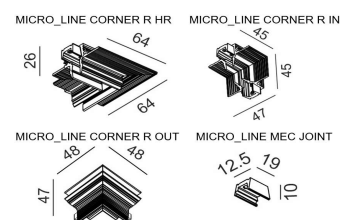

OTHER DATA

Track type	MICRO_LINE TRACK
Swivel angle	90°
Rotation angle	355°
Materials	Aluminium / Polycarbonate
Weight	0.21 kg
Gross weight	0.27 kg

DIMENSIONS

CERTIFICATIONS

**MICRO_LINE TRACK S**

	Code	Dimensions (mm):L×W×H	Color
MICRO_LINE TRACK S 1m*	14.S100.BK	1000 x 16 x 28.5	Black
MICRO_LINE TRACK S 2m*	14.S200.BK	2000 x 16 x 28.5	Black
MICRO_LINE TRACK S 3m*	14.S300.BK	3000 x 16 x 28.5	Black
MICRO_LINE END CAP S*	14.SSCAP.BK	00 x 16 x 28.5	Black
MICRO_LINE CORNER S HR*	14.S90HR.BK	35 x 35 x 28.5	Black
MICRO_LINE CORNER S IN*	14.S90IN.BK	49 x 49 x 16	Black
MICRO_LINE CORNER S OUT*	14.S90OUT.BK	49.5 x 49.5 x 16	Black
MICRO_LINE MEC JOINT*	14.R/SLNCON	19 x 12.5 x 10	Black

*Electrical connection not included

**MICRO_LINE TRACK R**

	Code	Dimensions (mm):L×W×H	Color
MICRO_LINE TRACK R 48V DC 1m*	14.R100.BK	1000 x 47 x 26	Black
MICRO_LINE TRACK R 48V DC 2m*	14.R200.BK	2000 x 47 x 26	Black
MICRO_LINE TRACK R 48V DC 3m*	14.R300.BK	3000 x 47 x 26	Black
MICRO_LINE END CAP R*	14.R/SECAP.BK	00 x 26 x 26	Black
MICRO_LINE CORNER R HR*	14.R90HR.BK	64 x 64 x 26	Black
MICRO_LINE CORNER R IN*	14.R90IN.BK	46 x 46 x 47	Black
MICRO_LINE CORNER R OUT*	14.R90OUT.BK	48 x 48 x 47	Black
MICRO_LINE MEC JOINT*	14.R/SLNCON	19 x 12.5 x 10	Black

*Electrical connection not included

FOR ALL MICRO_LINE TRACKS

	Code	Dimensions (mm):L×W×H	Color
MICRO_LINE ELECTRICAL JOINT FLEX	14.S2LE20.BK	200 x 7 x 23	Black
MICRO_LINE LIVE END	14.SLE60.BK	100 x 7 x 23	Black