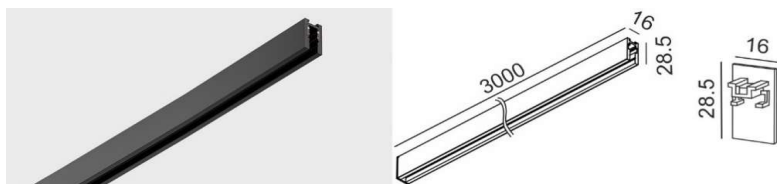

OTHER DATA

Track type	MICRO_LINE TRACK
Swivel angle	90°
Rotation angle	355°
Materials	Aluminium / Polycarbonate
Weight	0.21 kg
Gross weight	0.27 kg

DIMENSIONS

CERTIFICATIONS

**MICRO_LINE TRACK S**

	Code	Dimensions (mm):L×W×H	Color
MICRO_LINE TRACK S 1m*	14.S100.BK	1000 x 16 x 28.5	Black
MICRO_LINE TRACK S 2m*	14.S200.BK	2000 x 16 x 28.5	Black
MICRO_LINE TRACK S 3m*	14.S300.BK	3000 x 16 x 28.5	Black
MICRO_LINE END CAP S*	14.SSCAP.BK	00 x 16 x 28.5	Black
MICRO_LINE CORNER S HR*	14.S90HR.BK	35 x 35 x 28.5	Black
MICRO_LINE CORNER S IN*	14.S90IN.BK	49 x 49 x 16	Black
MICRO_LINE CORNER S OUT*	14.S90OUT.BK	49.5 x 49.5 x 16	Black
MICRO_LINE MEC JOINT*	14.R/SLNCON	19 x 12.5 x 10	Black

*Electrical connection not included

**MICRO_LINE TRACK R**

	Code	Dimensions (mm):L×W×H	Color
MICRO_LINE TRACK R 48V DC 1m*	14.R100.BK	1000 x 47 x 26	Black
MICRO_LINE TRACK R 48V DC 2m*	14.R200.BK	2000 x 47 x 26	Black
MICRO_LINE TRACK R 48V DC 3m*	14.R300.BK	3000 x 47 x 26	Black
MICRO_LINE END CAP R*	14.R/SECAP.BK	00 x 26 x 26	Black
MICRO_LINE CORNER R HR*	14.R90HR.BK	64 x 64 x 26	Black
MICRO_LINE CORNER R IN*	14.R90IN.BK	46 x 46 x 47	Black
MICRO_LINE CORNER R OUT*	14.R90OUT.BK	48 x 48 x 47	Black
MICRO_LINE MEC JOINT*	14.R/SLNCON	19 x 12.5 x 10	Black

*Electrical connection not included

FOR ALL MICRO_LINE TRACKS

	Code	Dimensions (mm):L×W×H	Color
MICRO_LINE ELECTRICAL JOINT FLEX	14.S2LE20.BK	200 x 7 x 23	Black
MICRO_LINE LIVE END	14.SLE60.BK	100 x 7 x 23	Black