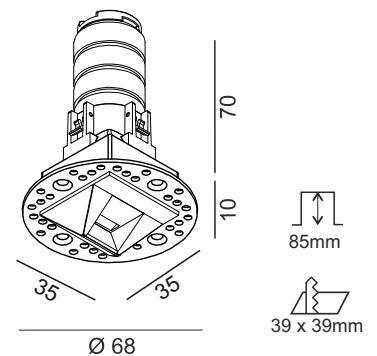

NANO S WW TRIMLESS

Code	01.3903.6.930.BK
Color	Black
Input Wattage	6 W
Luminaire luminous flux	503 Lm
Luminaire efficacy	84 lm/W
CCT	3000K
CRI	>90
Voltage (V)	220-240V, 50/60Hz
Warranty	5 Years
IP Grade	IP20

OPTICAL

Type	CREE LED
Aiming	Fixed
Light beam angle	25 x 46°
Light distribution	Wall washer

ELECTRICAL

Driver	Included
Power system	7 W
Output Current	500mA
Output Voltage	3V-13V
Dimming	NO DIM
Input Voltage	220-240V
Input Frequency	50-60Hz
Dimension LxWxH(mm)	50x25x30
Protection type	IP20
Construction material	Plastic
Driver mounting	Remote
Ta °C	-20°C to 45°C
Tc °C	90°C

OTHER DATA

Cutout dimension (mm)	39 x 39mm
Recommended height (mm)	85mm
Fixings Hardware	Plastic clip
Mounting	Ceiling recessed trimless
Construction material	Aluminium / Polycarbonate
Operating Ambient Temp.	-20 to 40 °C
Weight	0,14 kg
Gross weight	0,18 kg

CERTIFICATIONS

DIMENSIONS

ACCESSORY

TRIMLESS TOOL

NANO ACCESSORY

Model	NANO TRIMLESS TOOL
Category	Accessories
Code	01.39TOLS.C

DIMENSIONS CUTOUT