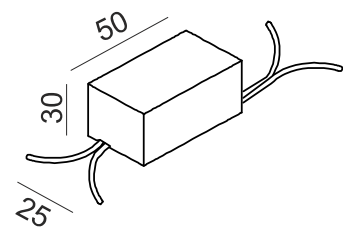

NANO S WW TRIMLESS

Code	01.3903.6.930.BK
Color	Black
Input Wattage	6 W
Luminaire luminous flux	503 Lm
Luminaire efficacy	84 lm/W
CCT	3000K
CRI	>90
Voltage (V)	220-240V, 50/60Hz
Warranty	5 Years
IP Grade	IP20

OPTICAL

Type	CREE LED
Aiming	Fixed
Light beam angle	25 x 46°
Light distribution	Wall washer

ELECTRICAL

Driver	Included
Power system	7 W
Output Current	500mA
Output Voltage	3V-13V
Dimming	NO DIM
Input Voltage	220-240V
Input Frequency	50-60Hz
Dimension LxWxH(mm)	50x25x30
Protection type	IP20
Construction material	Plastic
Driver mounting	Remote
Ta °C	-20°C to 45°C
Tc °C	90°C

OTHER DATA

Cutout dimension (mm)	39 x 39mm
Recommended height (mm)	85mm
Fixings Hardware	Plastic clip
Mounting	Ceiling recessed trimless
Construction material	Aluminium / Polycarbonate
Operating Ambient Temp.	-20 to 40 °C
Weight	0,14 kg
Gross weight	0,18 kg

CERTIFICATIONS

DIMENSIONS

ACCESSORY

TRIMLESS TOOL

NANO ACCESSORY

Model	NANO TRIMLESS TOOL
Category	Accessories
Code	01.39TOLS.C

DIMENSIONS CUTOUT