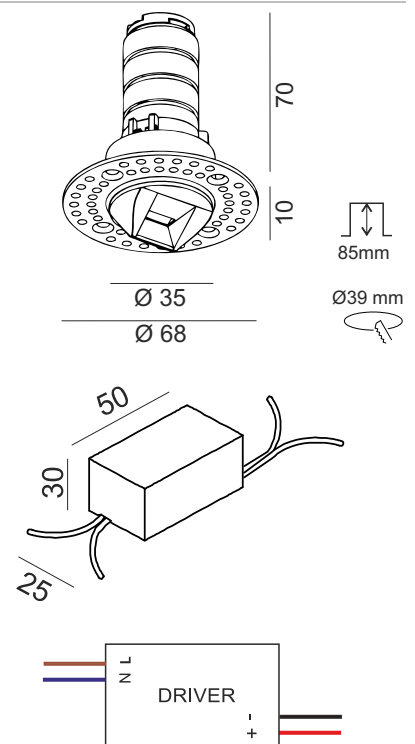

NANO R WW TRIMLESS

Code	01.3902.6.930.BK
Color	Black
Input Wattage	6 W
Luminaire luminous flux	503 Lm
Luminaire efficacy	84 lm/W
CCT	3000K
CRI	>90
Voltage (V)	220-240V, 50/60Hz
Warranty	5 Years
IP Grade	IP20

OPTICAL

Type	CREE LED
Aiming	Fixed
Light beam angle	25 x 46°
Light distribution	Wall washer

ELECTRICAL

Driver	Included
Power system	7 W
Output Current	500mA
Output Voltage	3V-13V
Dimming	NO DIM
Input Voltage	220-240V
Input Frequency	50-60Hz
Dimension LxWxH(mm)	50x25x30
Protection type	IP20
Construction material	Plastic
Driver mounting	Remote
Ta °C	-20°C to 45°C
Tc °C	90°C

OTHER DATA

Cutout dimension (mm)	Ø39mm
Recommended height (mm)	85mm
Fixings Hardware	Plastic clip
Mounting	Ceiling recessed trimless
Construction material	Aluminium / Polycarbonate
Operating Ambient Temp.	-20 to 40 °C
Weight	0,14 kg
Gross weight	0,172 kg

CERTIFICATIONS

DIMENSIONS

ACCESSORY

TRIMLESS TOOL

NANO ACCESSORY

Model NANO TRIMLESS TOOL
Category Accessories
Code 01.39TOLS.C

DIMENSIONS CUTOUT