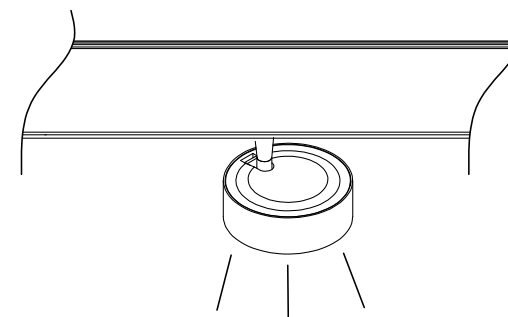

LTX
LIGHTING SOLUTIONS
LTX-LED.com

Lightonix sp. z o.o.
Ul Hoza, 86 lok. 410
00-682 Warszawa, Poland
Telephone: +48 516 808 834
E-mail: info@ltx-led.com