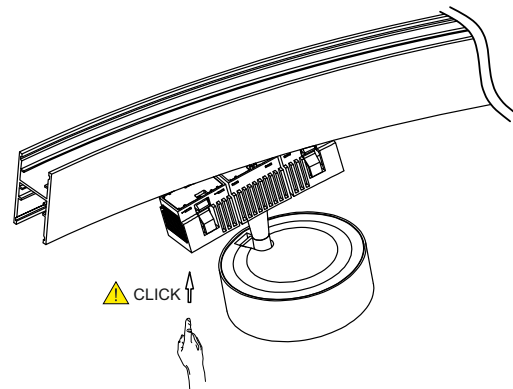

IN_RING SOL MINI

09.7526.7

POWER: 6.3W
48V DC

SAFETY INSTRUCTIONS

- The appliance should be installed, connected and tested by qualified electrician, and in accordance with local regulations.
- Turn off the power supply before installation or maintenance of the appliance, and make sure that the cables will not be squeezed or damaged by sharp edges.
- The appliance should not be covered by insulation blankets or similar materials .
- Clean the appliance with a soft cloth and a standard PH neutral detergent. Stainless steel surfaces should be maintained regularly.
- Misuse of, or changes to the appliance shall nullify the guarantee. The manufacturer is free to change the design, specifications and instructions for assembly.

⚠ DO NOT CONNECT THE APPLIANCE DIRECTLY TO HIGH-VOLTAGE POWER SUPPLY IF DRIVER IS NOT CONNECTED.

USE THE CORRECT DRIVER TO CONNECT.

DO NOT TOUCH OR CLEAN THE LED ARRAY!
IN ORDER TO AVOID DAMAGING THE LED CHIP!

CE IP20

1

2

3

4

LTX
LIGHTING SOLUTIONS
LTX-LED.com

Lightonix sp. z o.o.
Ul Hoza, 86 lok. 410
00-682 Warszawa, Poland
Telephone: +48 516 808 834
E-mail: info@ltx-led.com