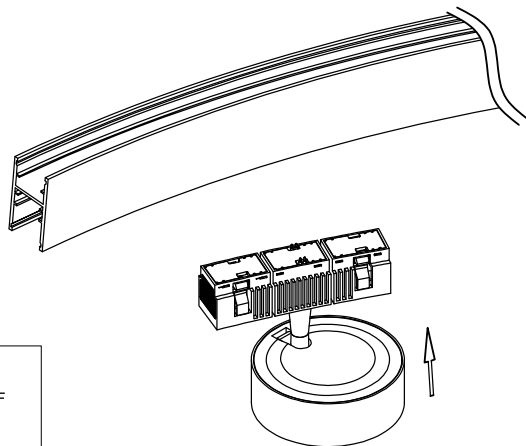

IN_RING SOL MINI

09.7526.7

POWER: 6.3W
48V DC

SAFETY INSTRUCTIONS

- The appliance should be installed, connected and tested by qualified electrician, and in accordance with local regulations.
- Turn off the power supply before installation or maintenance of the appliance, and make sure that the cables will not be squeezed or damaged by sharp edges.
- The appliance should not be covered by insulation blankets or similar materials .
- Clean the appliance with a soft cloth and a standard PH neutral detergent. Stainless steel surfaces should be maintained regularly.
- Misuse of, or changes to the appliance shall nullify the guarantee. The manufacturer is free to change the design, specifications and instructions for assembly.

⚠ DO NOT CONNECT THE APPLIANCE DIRECTLY TO HIGH-VOLTAGE POWER SUPPLY IF DRIVER IS NOT CONNECTED.

USE THE CORRECT DRIVER TO CONNECT.

DO NOT TOUCH OR CLEAN THE LED ARRAY!
IN ORDER TO AVOID DAMAGING THE LED CHIP!

CE IP20

1

2

3

4

LTX
LIGHTING SOLUTIONS
LTX-LED.com

Lightonix sp. z o.o.
Ul Hoza, 86 lok. 410
00-682 Warszawa, Poland
Telephone: +48 516 808 834
E-mail: info@ltx-led.com