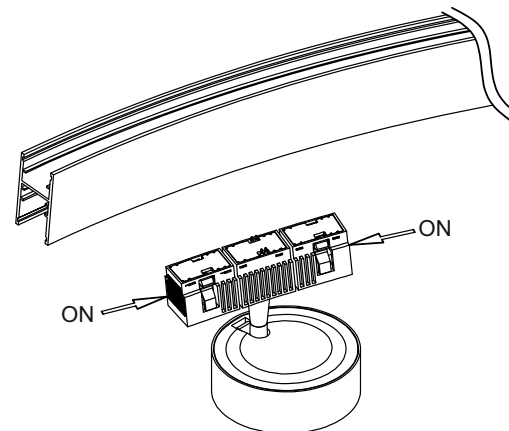

IN_RING SOL MINI

09.7526.7

POWER: 6.3W
48V DC

SAFETY INSTRUCTIONS

- The appliance should be installed, connected and tested by qualified electrician, and in accordance with local regulations.
- Turn off the power supply before installation or maintenance of the appliance, and make sure that the cables will not be squeezed or damaged by sharp edges.
- The appliance should not be covered by insulation blankets or similar materials .
- Clean the appliance with a soft cloth and a standard PH neutral detergent. Stainless steel surfaces should be maintained regularly.
- Misuse of, or changes to the appliance shall nullify the guarantee. The manufacturer is free to change the design, specifications and instructions for assembly.

⚠ DO NOT CONNECT THE APPLIANCE DIRECTLY TO HIGH-VOLTAGE POWER SUPPLY IF DRIVER IS NOT CONNECTED.

USE THE CORRECT DRIVER TO CONNECT.

DO NOT TOUCH OR CLEAN THE LED ARRAY!
IN ORDER TO AVOID DAMAGING THE LED CHIP!

CE IP20

1

2

3

4

LTX
LIGHTING SOLUTIONS
LTX-LED.com

Lightonix sp. z o.o.
Ul Hoza, 86 lok. 410
00-682 Warszawa, Poland
Telephone: +48 516 808 834
E-mail: info@ltx-led.com