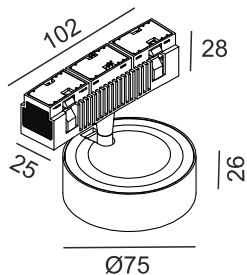

IN_RING SOL MINI

09.7526.7

POWER: 6.3W
48V DC

SAFETY INSTRUCTIONS

- The appliance should be installed, connected and tested by qualified electrician, and in accordance with local regulations.
- Turn off the power supply before installation or maintenance of the appliance, and make sure that the cables will not be squeezed or damaged by sharp edges.
- The appliance should not be covered by insulation blankets or similar materials .
- Clean the appliance with a soft cloth and a standard PH neutral detergent. Stainless steel surfaces should be maintained regularly.
- Misuse of, or changes to the appliance shall nullify the guarantee. The manufacturer is free to change the design, specifications and instructions for assembly.