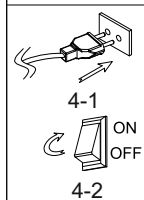

LTX
LIGHTING SOLUTIONS
LTX-LED.com

Lightonix sp. z o.o.
Ul Hoza, 86 lok. 410
00-682 Warszawa, Poland
Telephone: +48 516 808 834
E-mail: info@ltx-led.com