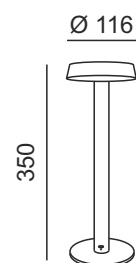

MOON

Code	10.3512.02.TW.BK
Color	Black
Input Wattage	2 W
Luminaire luminous flux	-
Luminaire efficacy	-
CCT	2200-5000K
CRI	>90
Battery	3.7V 4500mAh
Warranty	3 Years
IP Grade	IP20

OPTICAL

Type	LED
Light beam angle	110°
Light distribution	Symmetric

OTHER DATA

Mounting	Table light
Construction material	Aluminium / Polycarbonate
Operating Ambient Temp.	-10 to 40 °C
Weight	0.805 kg
Gross weight	1.172 kg

CERTIFICATIONS

DIMENSIONS

ACCESORIOS

USB adapter not included