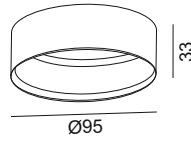

SOL ACCESSORY

Model SOL
Category Accessories