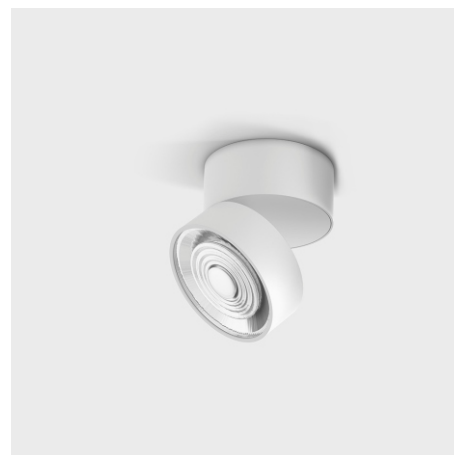

SOL SURF

Code	02.9533.14.940.WH
Color	White
Input Wattage	14 W
Luminaire luminous flux	1446 Lm
Luminaire efficacy	103,3 lm/W
CCT	4000K
CRI	>90
Voltage (V)	220-240V, 50/60Hz
Warranty	5 Years
IP Grade	IP20

OPTICAL

Type	CREE LED
Light beam angle	38°
Light distribution	Symmetric

ELECTRICAL

Driver	Included
Power system	16,4 W
Output Current	350mA
Dimming	NO DIM
Input Voltage	220-240V
Input Frequency	50-60Hz

OTHER DATA

Swivel angle	90°
Rotation angle	355°
Mounting	Surface
Construction material	Aluminium / Polycarbonate
Operating Ambient Temp.	-20 to 40 °C
Weight	0,47 kg
Gross weight	0,535 kg

CERTIFICATIONS