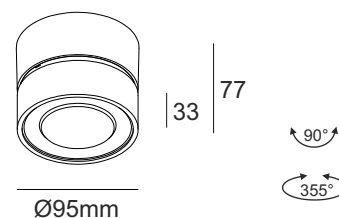

# SOL SURF

Code	02.9533.14.940.WH
Color	White
Input Wattage	14 W
Luminaire luminous flux	1446 Lm
Luminaire efficacy	103,3 lm/W
CCT	4000K
CRI	>90
Voltage (V)	220-240V, 50/60Hz
Warranty	5 Years
IP Grade	IP20

## OPTICAL

Type	CREE LED
Light beam angle	38°
Light distribution	Symmetric

## OTHER DATA

Swivel angle	90°
Rotation angle	355°
Mounting	Surface
Construction material	Aluminium / Polycarbonate
Operating Ambient Temp.	-20 to 40 °C
Weight	0,47 kg
Gross weight	0,535 kg

## DIMENSIONS